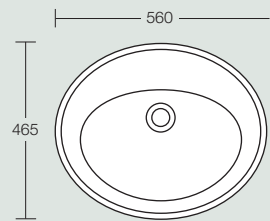

Accolade Back-to-Wall

Accolade 560mm semi-countertop washbasin
1 or 2 tapholes