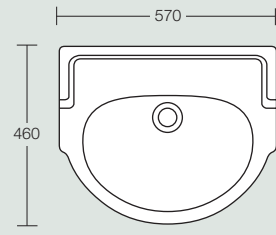

Lichfield Back-to-Wall

Lichfield 570mm semi-countertop washbasin
1 or 2 tapholes