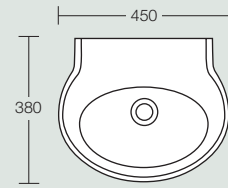

Accolade

Bath screen
Left and right handed versions available.
Height 1406mm

Accolade Back-to-Wall

Accolade 560mm semi-countertop washbasin
1 or 2 tapholes

Cameo

Cameo Back-to-Wall