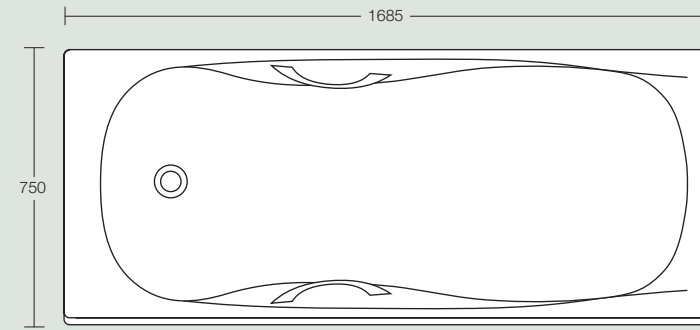

Baths

Oregon 750mm bath
(Oregon 700mm bath also available)
Height 530mm 2 or no tapholes