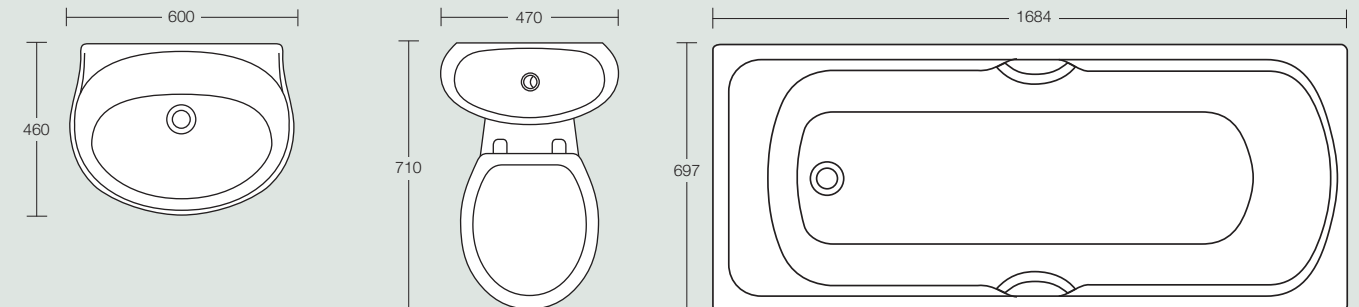

## Seville

**Seville 600mm pedestal washbasin**  
Height 835mm 1 or 2 tapholes (full pedestal mounted)

**Seville close-coupled WC**  
Height 815mm

**Seville bath**  
Height 530mm 2 tapholes