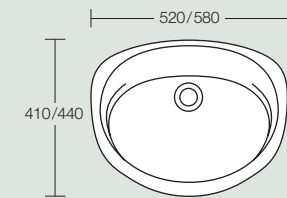

Cameo Back-to-Wall