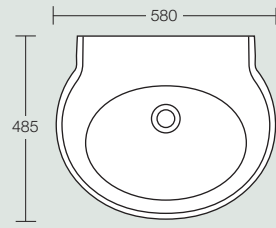

Accolade

Bath screen
Left and right handed versions available.
Height 1406mm

Accolade Back-to-Wall

Accolade 560mm semi-countertop washbasin
1 or 2 tapholes

Cameo

Cameo Back-to-Wall