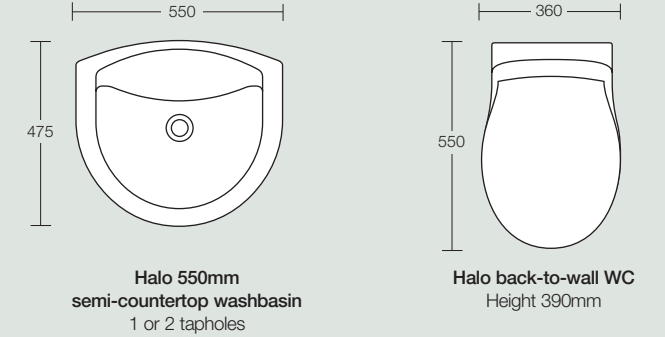

Halo Back-to-Wall