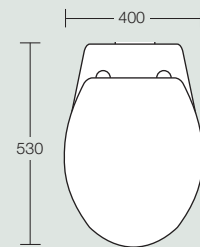

Accolade back-to-wall WC
Height 420mm