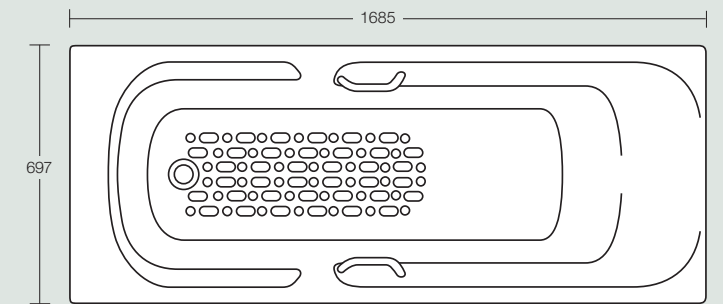

**Tiffany close-coupled WC**  
Height 770mm

**Tiffany floor standing bidet**  
Height 410mm 1 taphole

**Tiffany bath**  
Height 530mm 2 or no tapholes