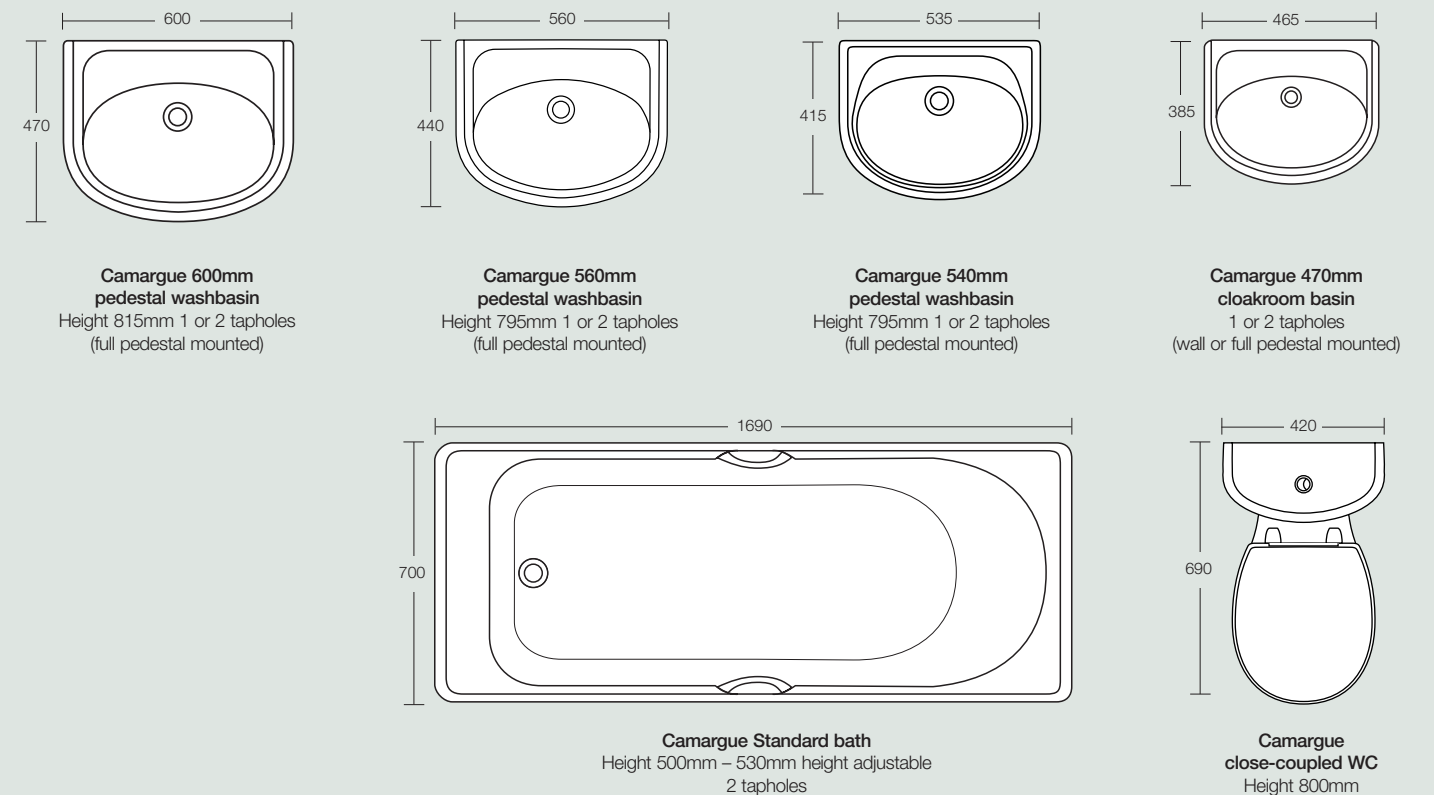

Montana

Halo Back-to-Wall

Halo

Camargue