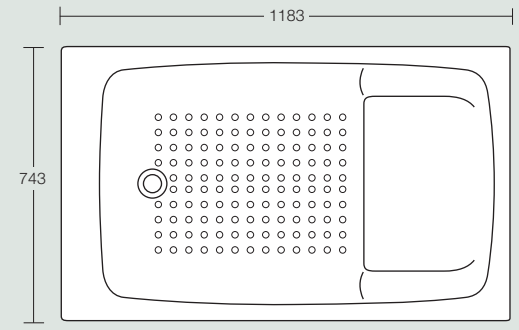

Showertub
Height 530mm 2 or no tapholes