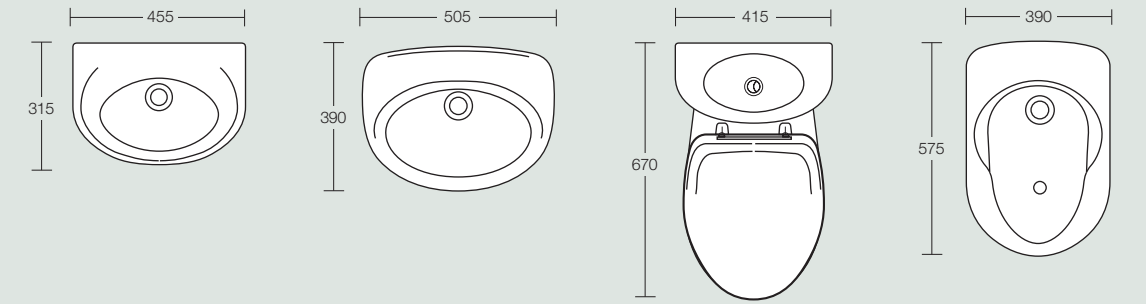

Tiffany 455mm handrinse basin
Height 830mm 1 or 2 tapholes
(wall or full pedestal mounted)

Tiffany vanity washbasin
1 or 2 tapholes

Tiffany close-coupled WC
Height 770mm

Tiffany floor standing bidet
Height 410mm 1 taphole