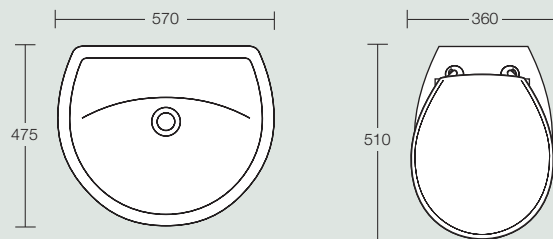

Ascania Back-to-Wall

Ascania 570mm semi-countertop washbasin
1 or 2 tapholes

Ascania back-to-wall WC
Height 390mm