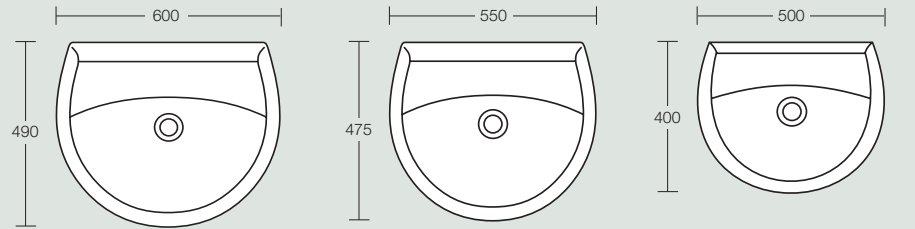

Ascania

Ascania 600mm pedestal washbasin
Height 860mm 1 or 2 tapholes
(full pedestal/semi-pedestal mounted)

Ascania 550mm pedestal washbasin
Height 855mm 1 or 2 tapholes
(full pedestal/semi-pedestal mounted)

Ascania 500mm cloakroom basin
Height 850mm 1 taphole
(wall or semi-pedestal mounted)