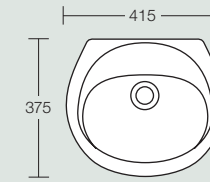

## Cameo

**Cameo 590mm pedestal washbasin**  
Height 845mm 1 or 2 tapholes (full pedestal mounted)

**Cameo 415mm cloakroom basin**  
1 taphole (wall mounted)

**Cameo floor standing bidet**  
Height 435mm 1 taphole