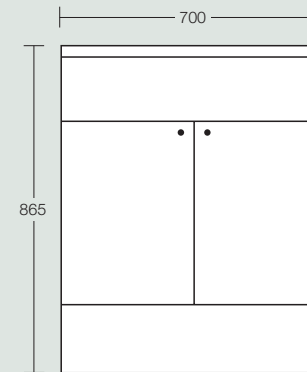

Basin unit
Depth 285mm