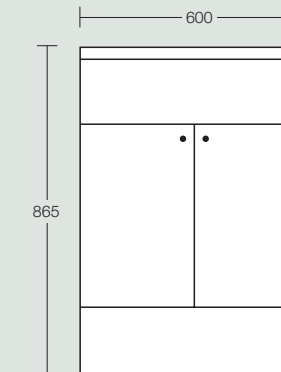

Vanity unit
Depth 425mm