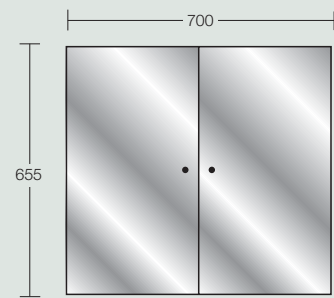

## Furniture

**Double wall unit**  
Depth 200mm

**Double wall unit**  
Depth 200mm

**Mirror double wall unit**  
Depth 200mm

**Mirror double wall unit**  
Depth 200mm