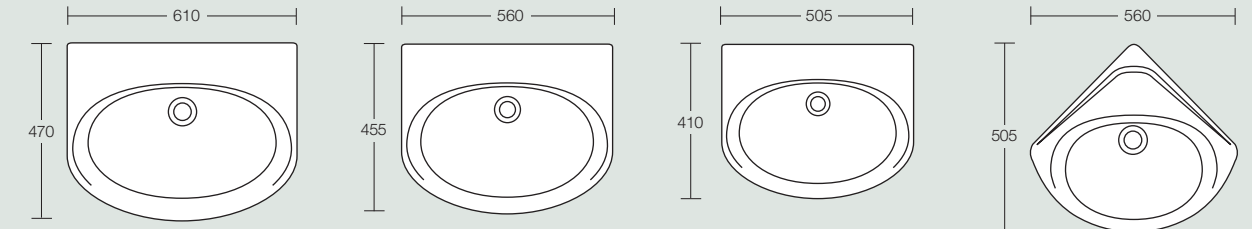

Tiffany

Tiffany 610mm pedestal washbasin
Height 810mm 1 or 2 tapholes
(full pedestal mounted)

Tiffany 560mm pedestal washbasin
Height 810mm 1 or 2 tapholes
(full pedestal mounted)

Tiffany 510mm pedestal washbasin
Height 810mm 1 or 2 tapholes
(full pedestal mounted)

Tiffany 560mm corner washbasin
Height 790mm 1 or 2 tapholes
(full pedestal mounted)