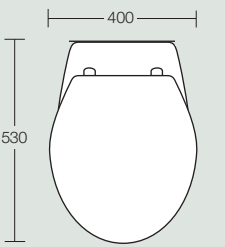

Cameo semi-countertop washbasin
580mm 1, 2 or 3 tapholes
520mm 1 or 2 tapholes

Cameo back-to-wall WC
Height 420mm