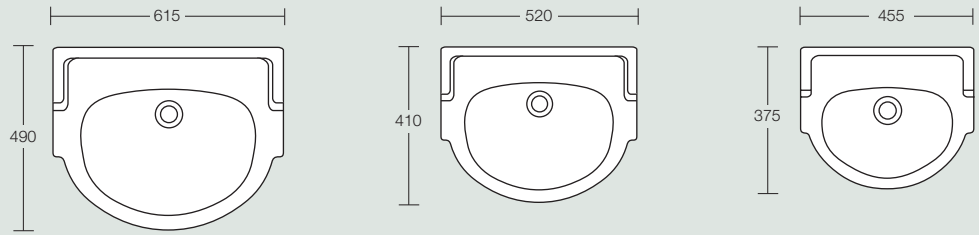

Specifications

ALL DIMENSIONS ARE IN MILLIMETRES AND ARE NOMINAL SCALE 1:20

Lichfield

Lichfield 615mm pedestal washbasin
Height 855mm 1 or 2 tapholes (full pedestal mounted)

Lichfield 520mm pedestal washbasin
Height 855mm 1 or 2 tapholes (full pedestal mounted)

Lichfield 455mm cloakroom basin
Height 810mm 1 or 2 tapholes (wall or full pedestal mounted)

Lichfield Back-to-Wall

Lichfield 570mm semi-countertop washbasin
1 or 2 tapholes