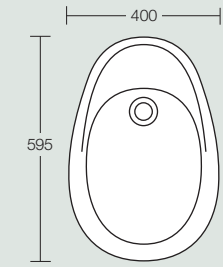

Cameo floor standing bidet
Height 435mm 1 taphole