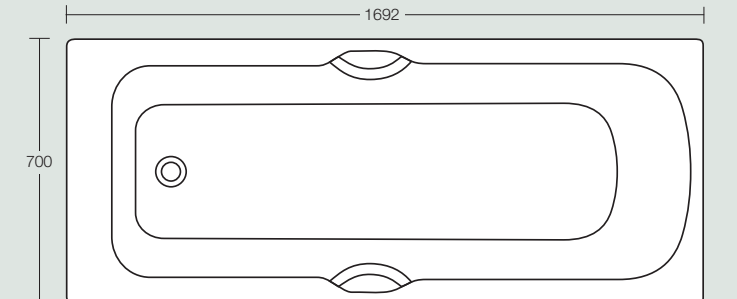

Cameo 415mm cloakroom basin
1 taphole (wall mounted)

Cameo 1700mm bath
Height 530mm

Cameo Back-to-Wall