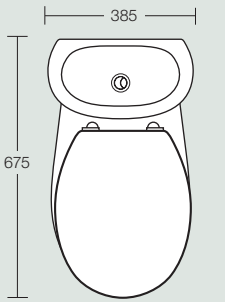

**Cameo close-coupled WC**  
Height 800mm

**Cameo 1500mm bath**  
Height 530mm

**Cameo 1700mm bath**  
Height 530mm