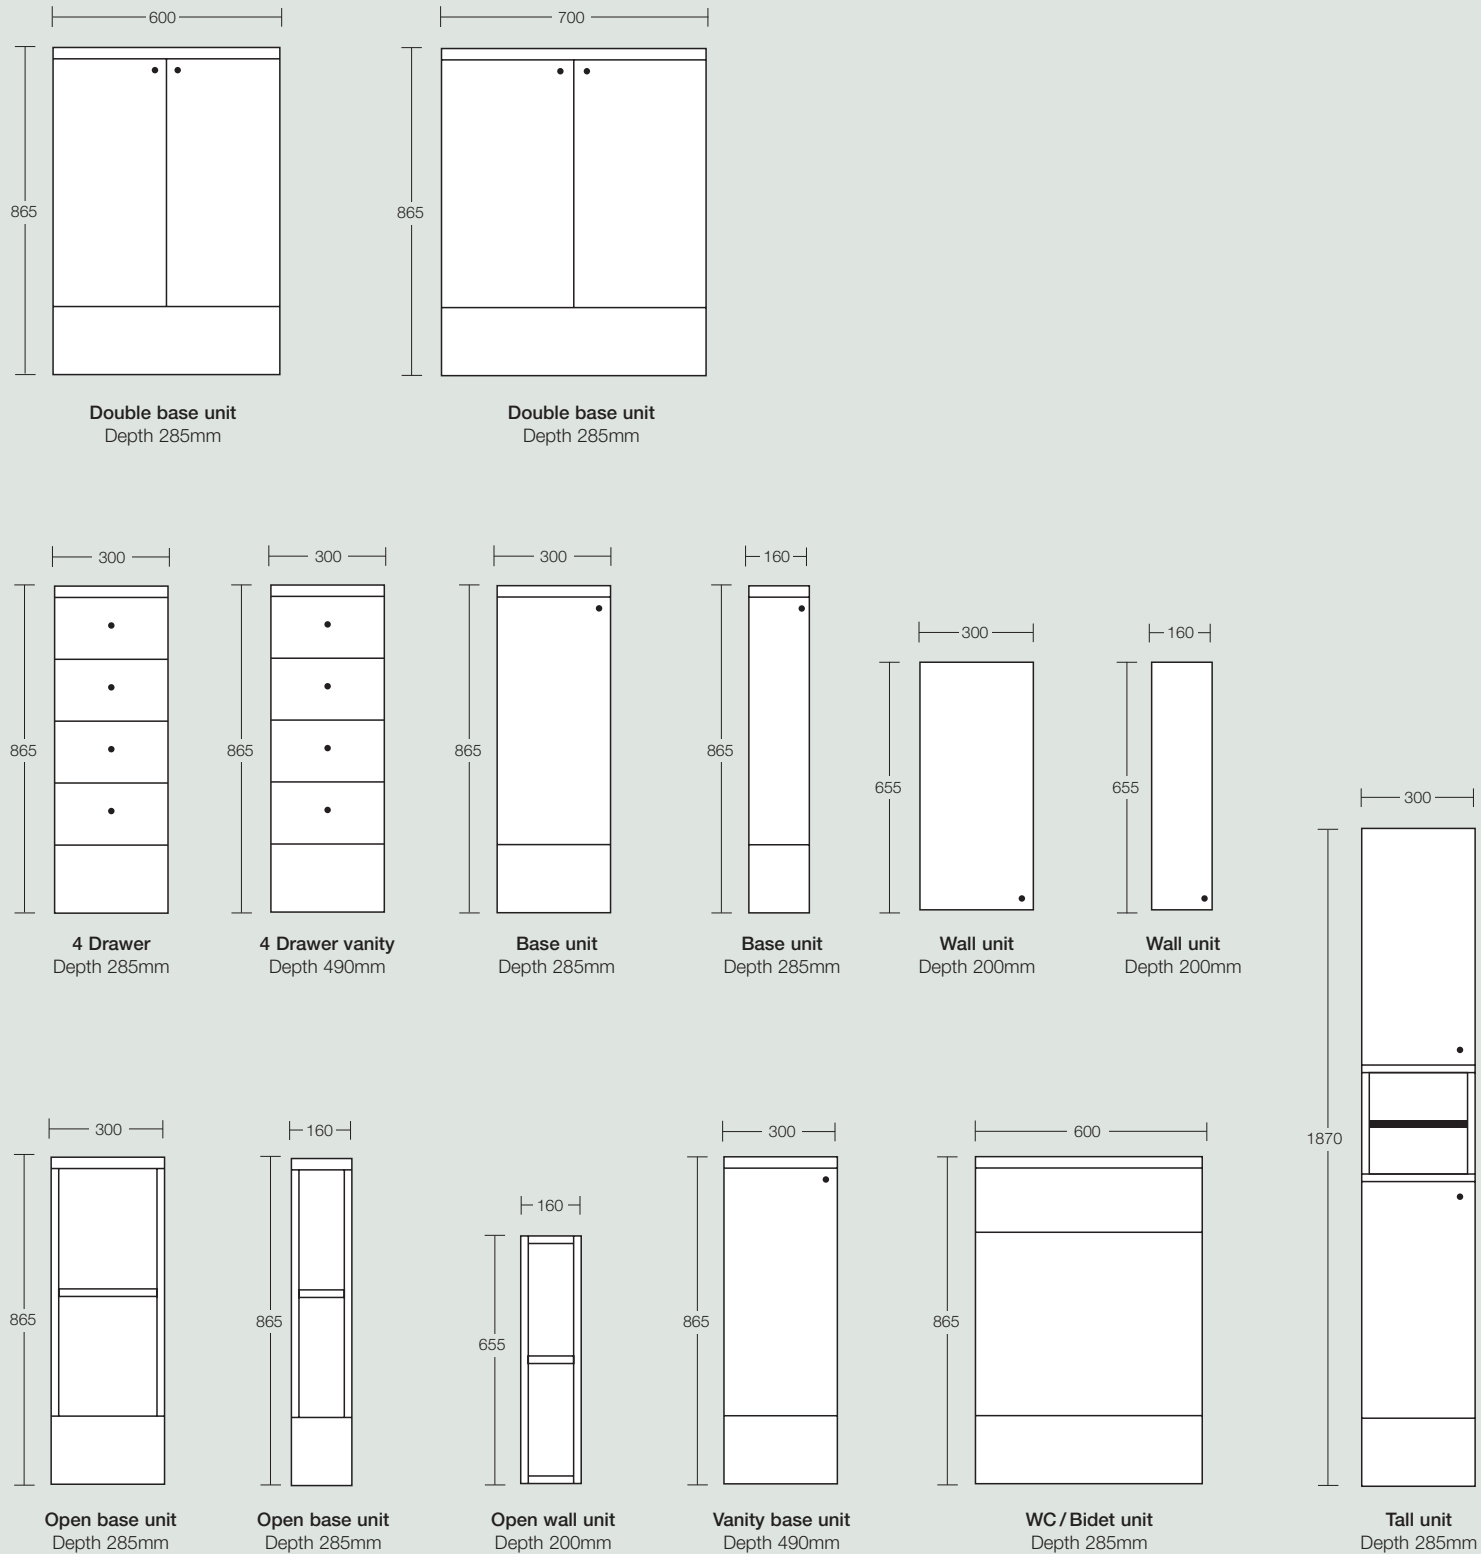

Specifications

Furniture