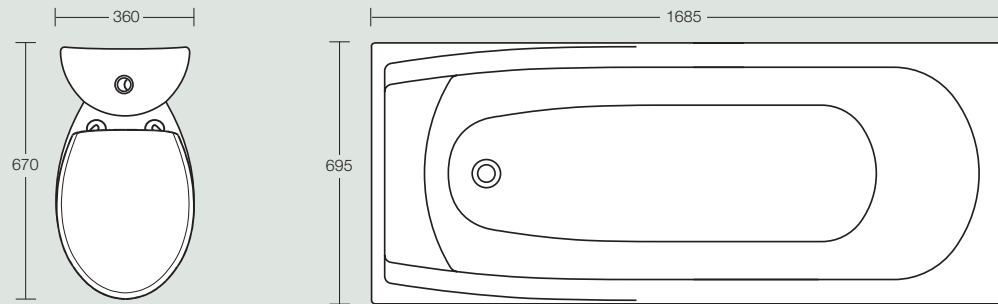

Ascania close-coupled WC
Height 790mm

Ascania bath
Height 540mm 2 or no tapholes