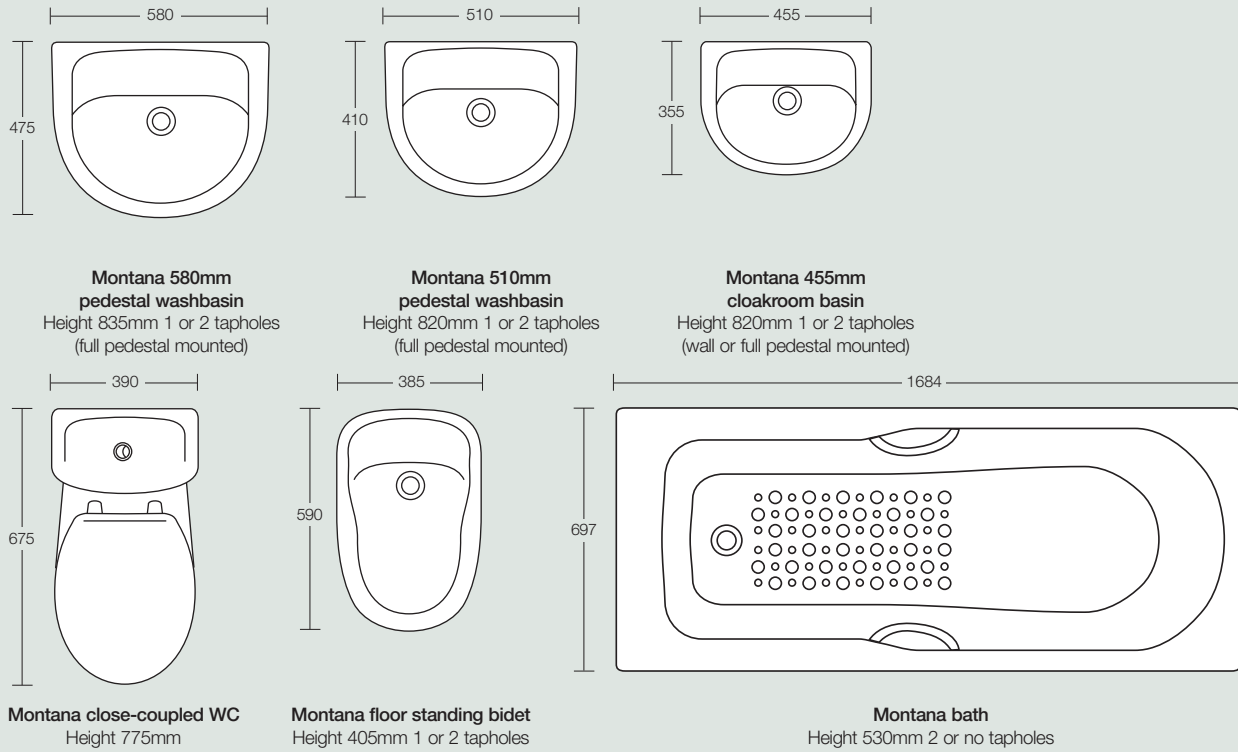

Montana

Halo Back-to-Wall

Halo

Camargue