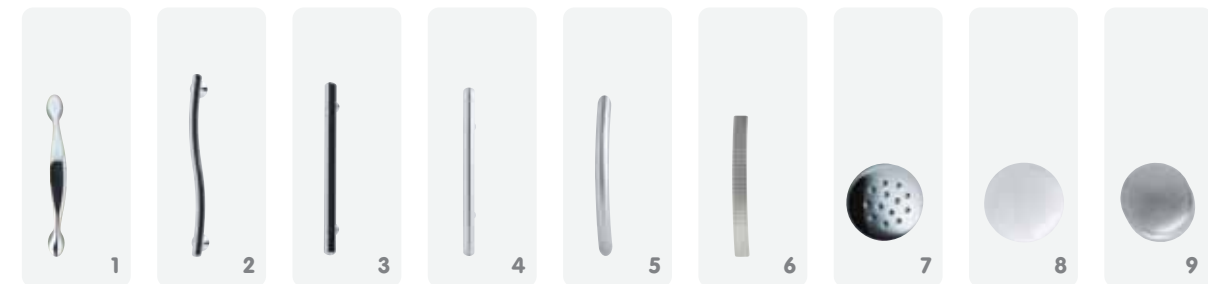

Handles

1. 1 Traditional bar handle (chrome)
2. 2 Wave bar handle (chrome)
   (not suitable with Jakarta furniture)
3. 3 Contemporary bar handle (chrome)
4. 4 Curved bar handle (matt chrome)
5. 5 Arch handle (brushed stainless steel)
6. 6 Dimpled handle (matt nickel)
7. 7 Dimpled metal knob (chrome)
8. 8 Ceramic knob (white)
9. 9 Cylinder knob (brushed stainless steel and chrome)