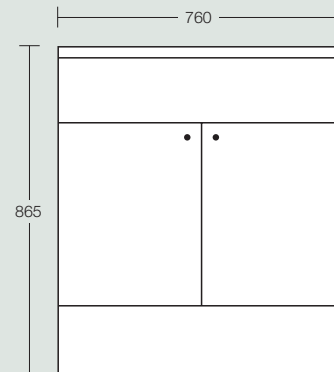

Vanity unit
Depth 535mm