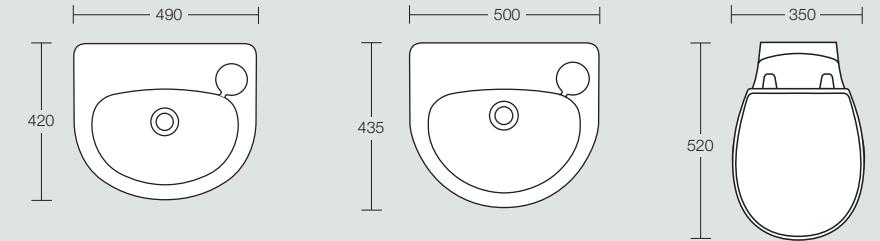

Sandringham Back-to-Wall

Sandringham 490mm vanity washbasin
1 or 2 tapholes

Sandringham 500mm semi-countertop washbasin
1 or 2 tapholes

Sandringham back-to-wall WC
Height 390mm