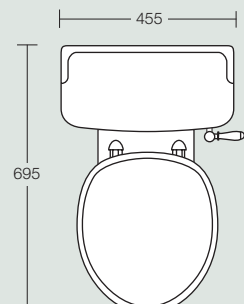

## Baths

**Oregon 750mm bath**  
(Oregon 700mm bath also available)  
Height 530mm 2 or no tapholes

**Showertub**  
Height 530mm 2 or no tapholes

**Lichfield bath**  
Height 530mm 2 or no tapholes

**Lichfield close-coupled WC**  
Height 810mm