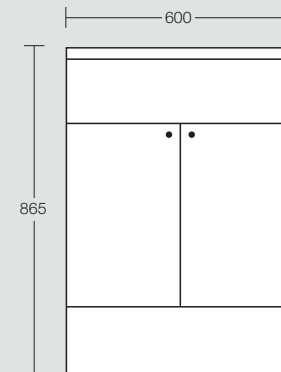

Basin unit
Depth 285mm