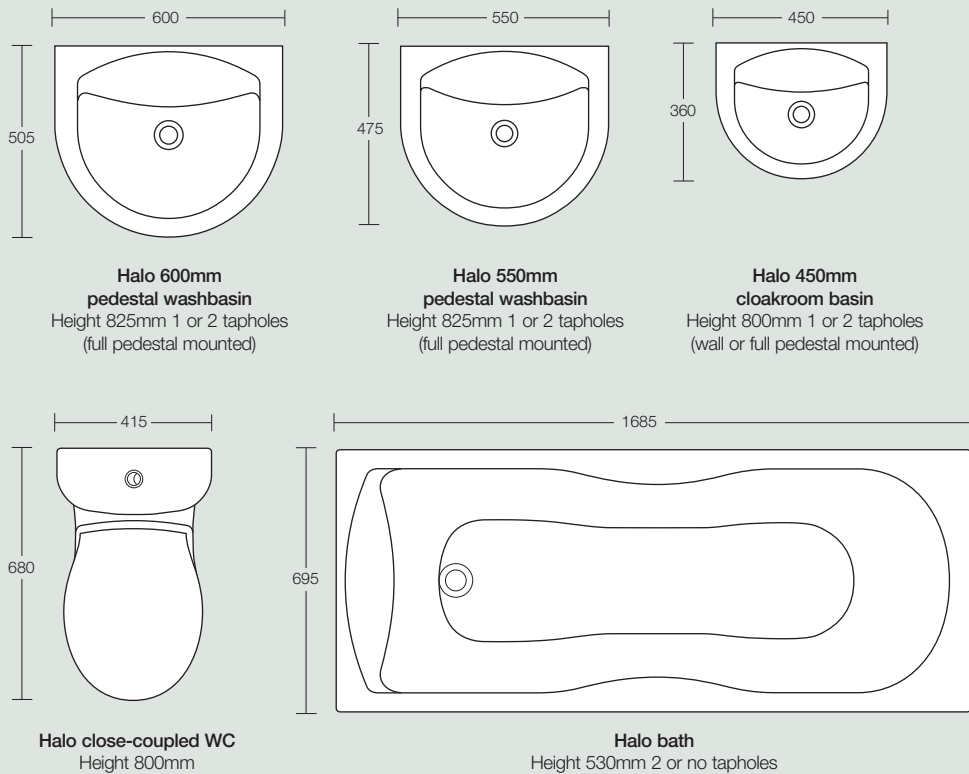

Montana

Halo Back-to-Wall

Halo

Camargue