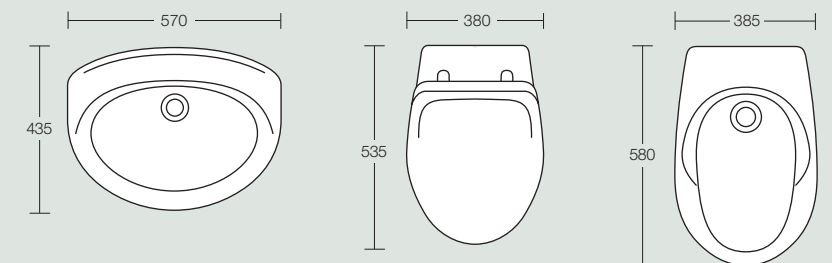

Tiffany Back-to-Wall

Tiffany 570mm semi-countertop washbasin
1, 2 or 3 tapholes

Tiffany back-to-wall WC
Height 395mm

Tiffany back-to-wall bidet
Height 410mm 1 taphole