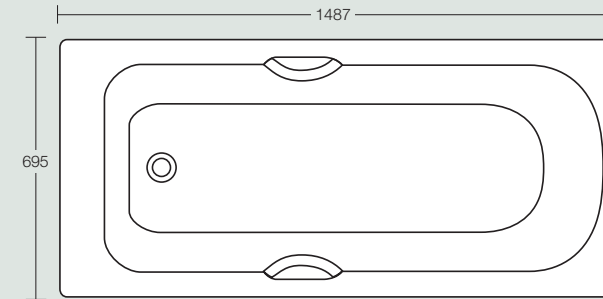

Cameo 590mm pedestal washbasin
Height 845mm 1 or 2 tapholes (full pedestal mounted)

Cameo 1500mm bath
Height 530mm