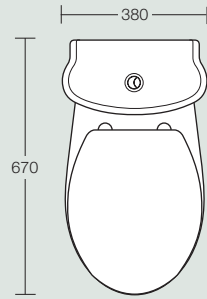

Accolade 580mm pedestal washbasin
Height 810mm 1 or 2 tapholes (full pedestal mounted)

Accolade close-coupled WC
Height 805mm