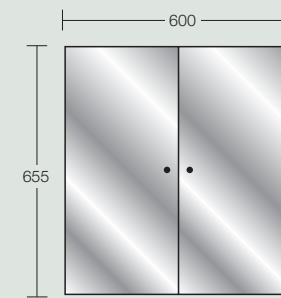

Mirror double wall unit
Depth 200mm