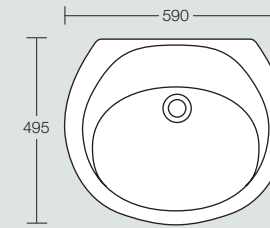

Accolade

Bath screen
Left and right handed versions available.
Height 1406mm

Accolade Back-to-Wall

Accolade 560mm semi-countertop washbasin
1 or 2 tapholes

Cameo

Cameo Back-to-Wall