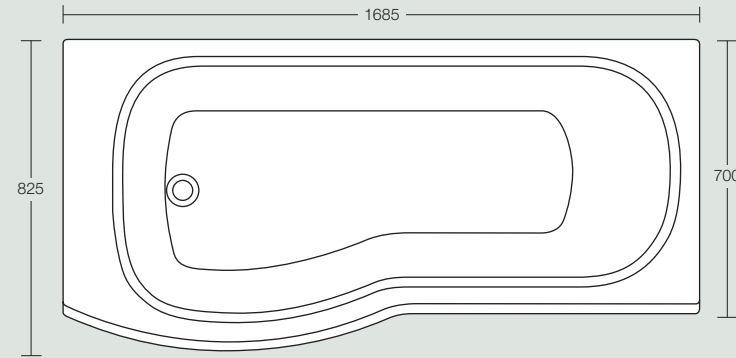

**Accolade close-coupled WC**  
Height 805mm

**Accolade shower bath**  
Left and right handed versions available. Left hand version shown.  
Height 540mm

**Bath screen**  
Left and right handed versions available.  
Height 1406mm