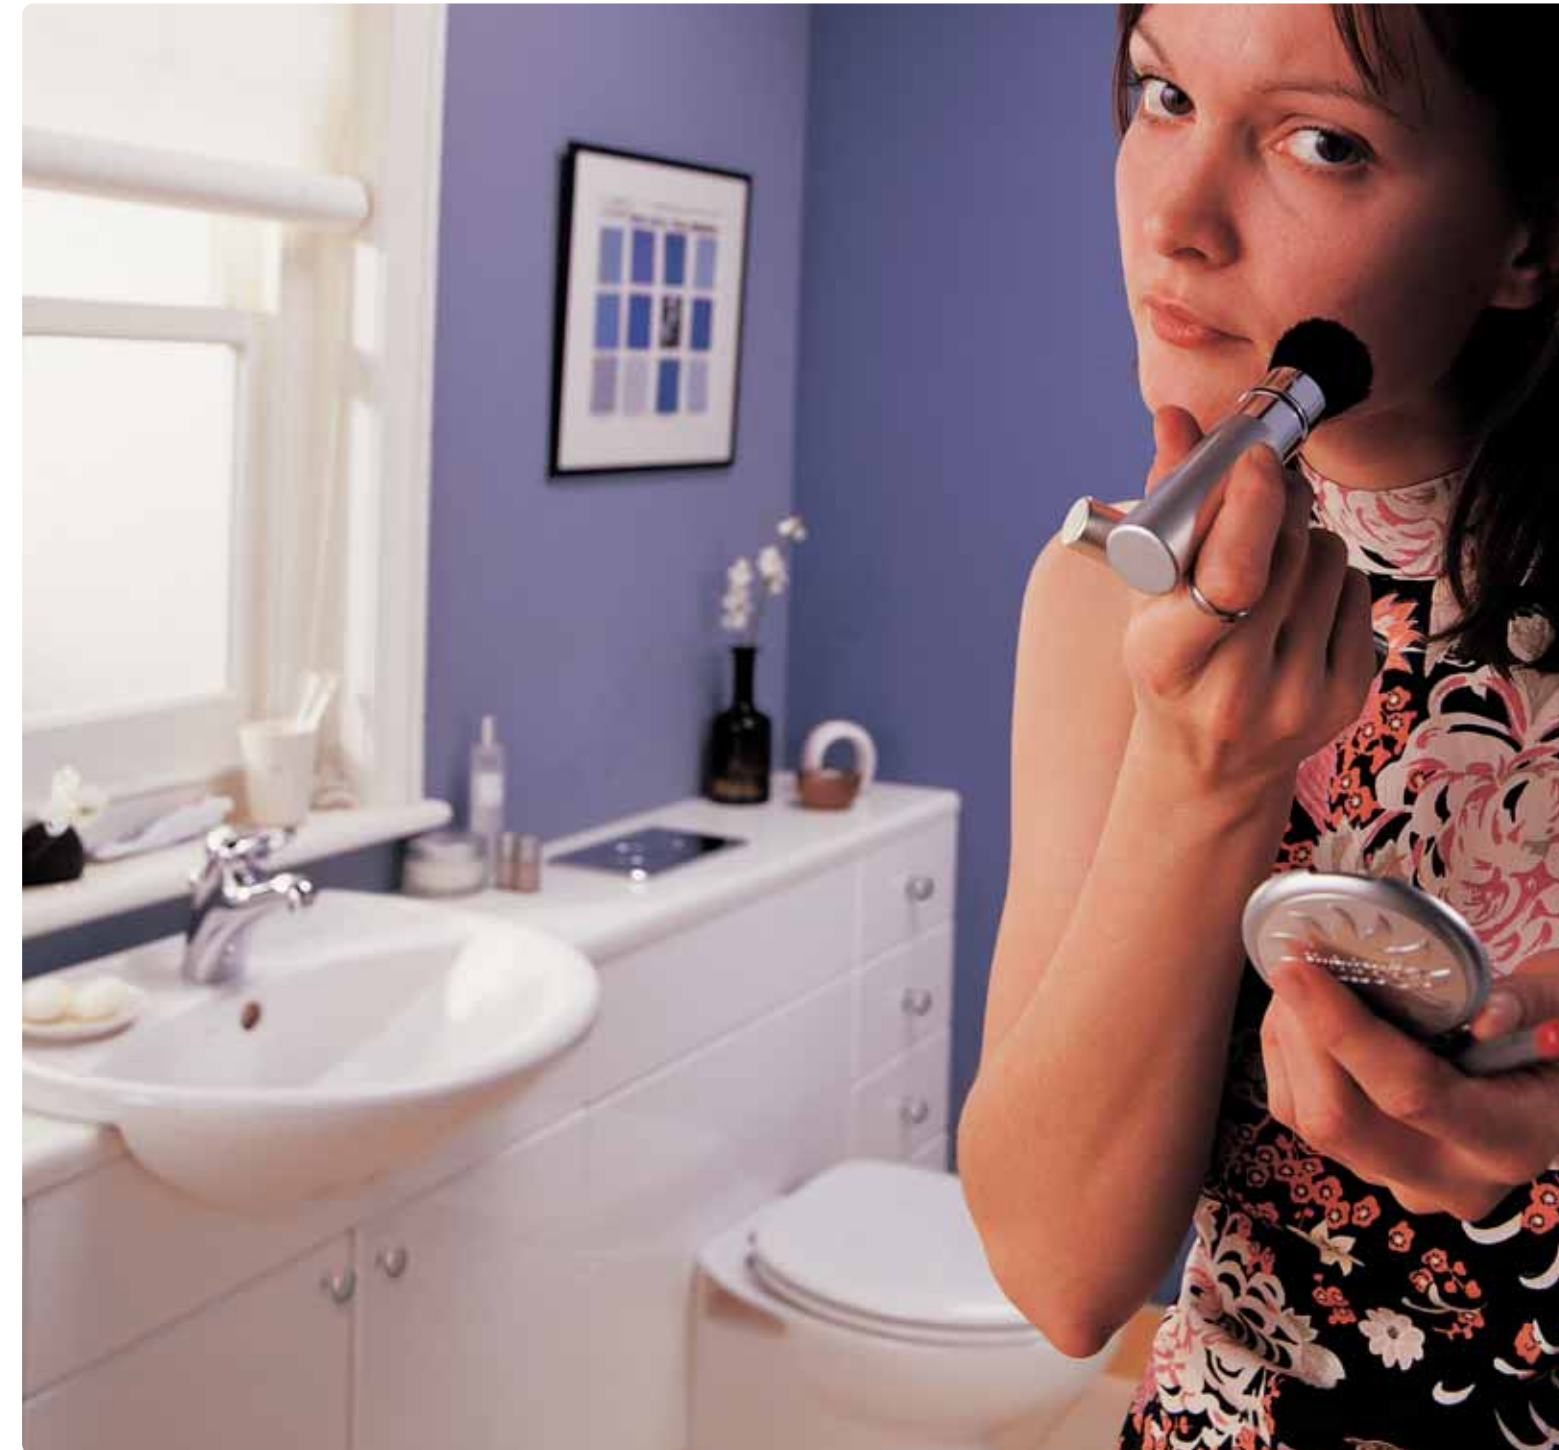

WIDTH 570mm
PROJECTION 475mm

WIDTH 360mm
PROJECTION 510mm
HEIGHT 390mm

Wendy (sister)... a few of my favourite things;
friday nights | clubbing | shopping | my sister (emma)

To achieve the look (pictured opposite)

Ascania BTW Price Guide

R.R.P. inc. VAT

Ascania 570mm 1 taphole semi-countertop washbasin	£149.59
Halo 1 taphole basin mixer in chrome plated finish	£96.17
Ascania back-to-wall WC pan	£187.80
Ascania WC seat and cover	£68.36

Total £501.92

Furniture Price Guide

Chicago White Gloss furniture as shown opposite, including cistern and flush plate	£1462.72