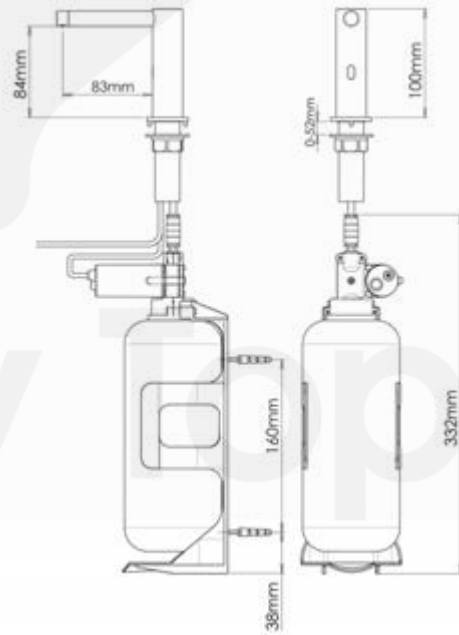

Sensor Soap Dispenser

Product

03106.B

Description

Chrome plated deck mount sensor liquid soap dispenser, 1000ml capacity, AC powered with IP68 rating safety transformer.

Remarks:

1000ml capacity

Product Details

Brand	Nofer	Dimension	100mmH
Materials	Brass	Country of Origin	Spain
Finish	Chrome Plated	WELS	-
		WSD Ref. No.	-
		Expiry Date	-

* Information provided above is for reference only and is subject to change without prior notice.