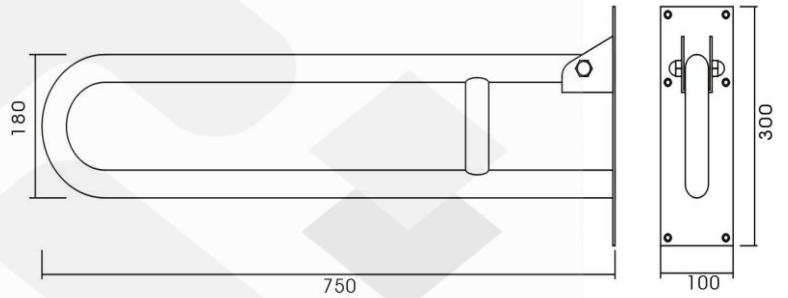

Swing Up Grab Bar

GTB

Product

GTB-SU-750M

Description

Stainless steel grade 304 hinged support rail

Remarks:

150kg loading tested

Product Details

Brand	GTB	Dimension	As Shown
Materials	Stainless Steel	Country of Origin	HK
Finish	Satin	WELS	-
		WSD Ref. No.	-
		Expiry Date	-

* Information provided above is for reference only and is subject to change without prior notice.