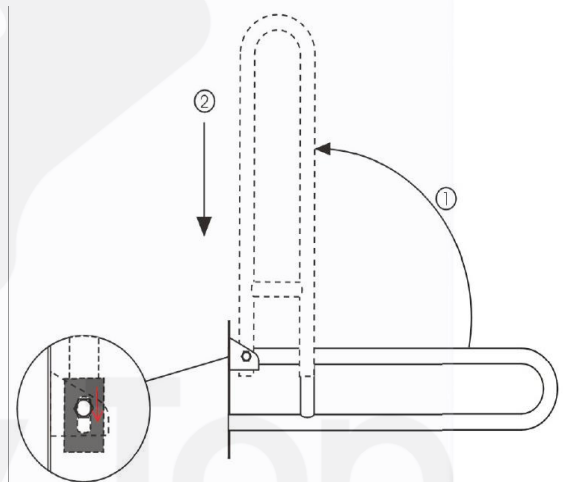

Swing Up Grab Bar

GTB

Product

GTB-SU-750M

Description

Stainless steel grade 304 hinged support rail

Remarks:

150kg loading tested

Product Details

Brand	GTB	Dimension	As Shown
Materials	Stainless Steel	Country of Origin	HK
Finish	Satin	WELS	-
		WSD Ref. No.	-
		Expiry Date	-

* Information provided above is for reference only and is subject to change without prior notice.