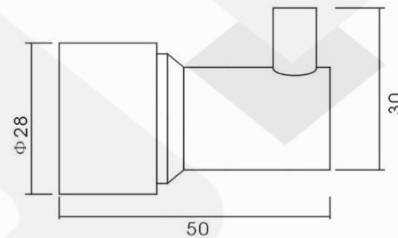

## Description

'Tube' chrome plated brass surface mounted single coat hook.

Glory Top

## Product Details

<b>Brand</b>	ARTISENSE	<b>Dimension</b>	-
<b>Materials</b>	Brass	<b>Country of Origin</b>	United Kingdom (UK)
<b>Finish</b>	Chrome Plated	<b>WELS</b>	-
		<b>WSD Ref. No.</b>	-
		<b>Expiry Date</b>	-