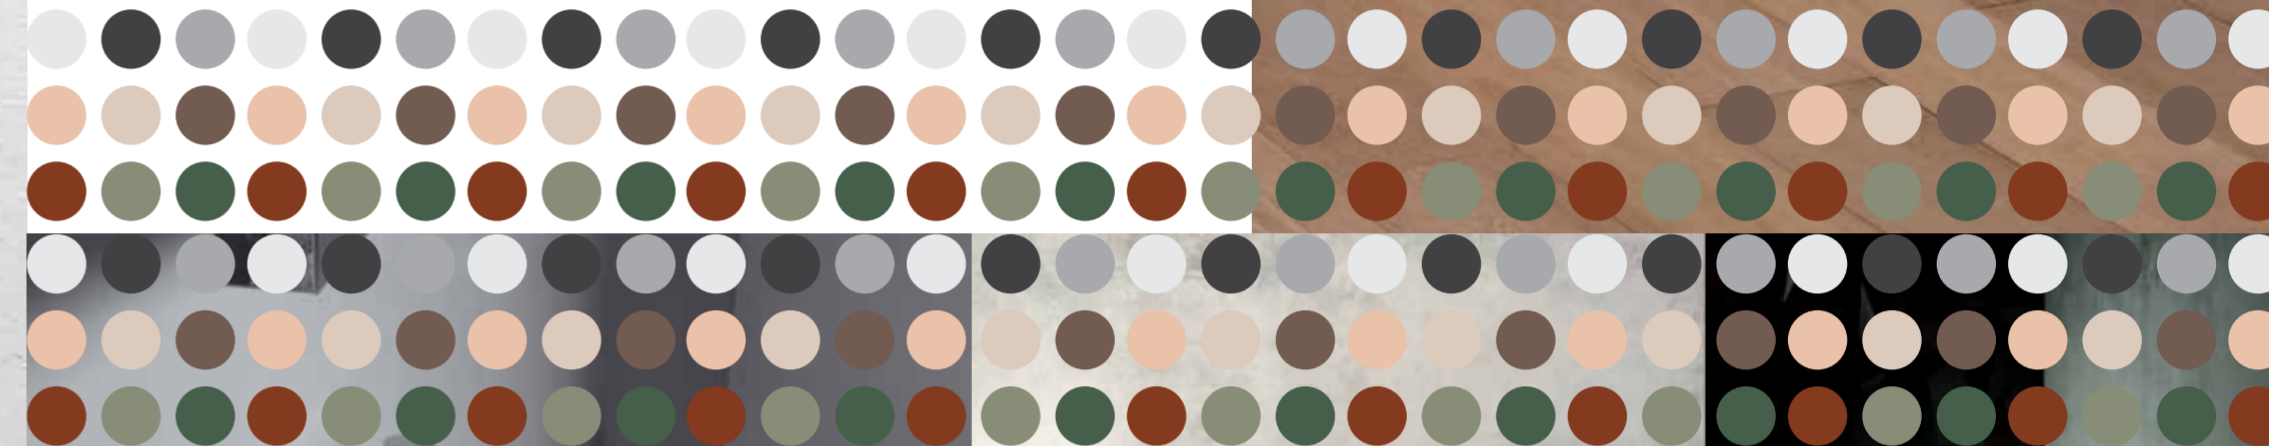

SALVIA-SAGE

CARBONE-COAL

CIPRIA-POWDER

EDERA-IVY

RAME-COPPER

CENERE-ASH

TORTORA-TAUPE

PERLA-PEARL

COTONE-COTTON

Con Colors1250° Azzurra unisce una tendenza sempre più consolidata dell'ambiente bagno, che si riavvicina al mondo del colore, al proprio modo di intendere progettazione, innovazione tecnologica e massima attenzione per ogni dettaglio. Il colore, inteso come valore aggiunto di un prodotto e non come mera decorazione, fa ormai parte dell'anima creativa dell'azienda che lo racconta anche in questo progetto.

Azzurra ha studiato una palette di colori caldi e contemporanei che sposano perfettamente l'innovazione tecnologica propria dei lavabi Elegance, il piatto doccia uniKo e le 4 serie di sanitari Class+, Nuvola, Prua e Tulip One cui vengono abbinati. Grazie ai suoi 30 anni di esperienza nella lavorazione della ceramica, Azzurra ha sviluppato una tecnica di spruzzo del colore che avviene in prima cottura a 1250° e quindi non necessita di ricottura ulteriori. Un processo che conferisce al prodotto finale una qualità decisamente più alta. Lo smalto originale infatti viene applicato in prima cottura e diventa parte integrante della materia.

With Colors1250°, Azzurra, in its understanding of design, technological innovation and attention to every detail, combines a trend increasingly consolidating in the bathroom design that involves colours. Colour is understood as a added value of a product and not as mere decoration, making it a part of the creative soul of the company.