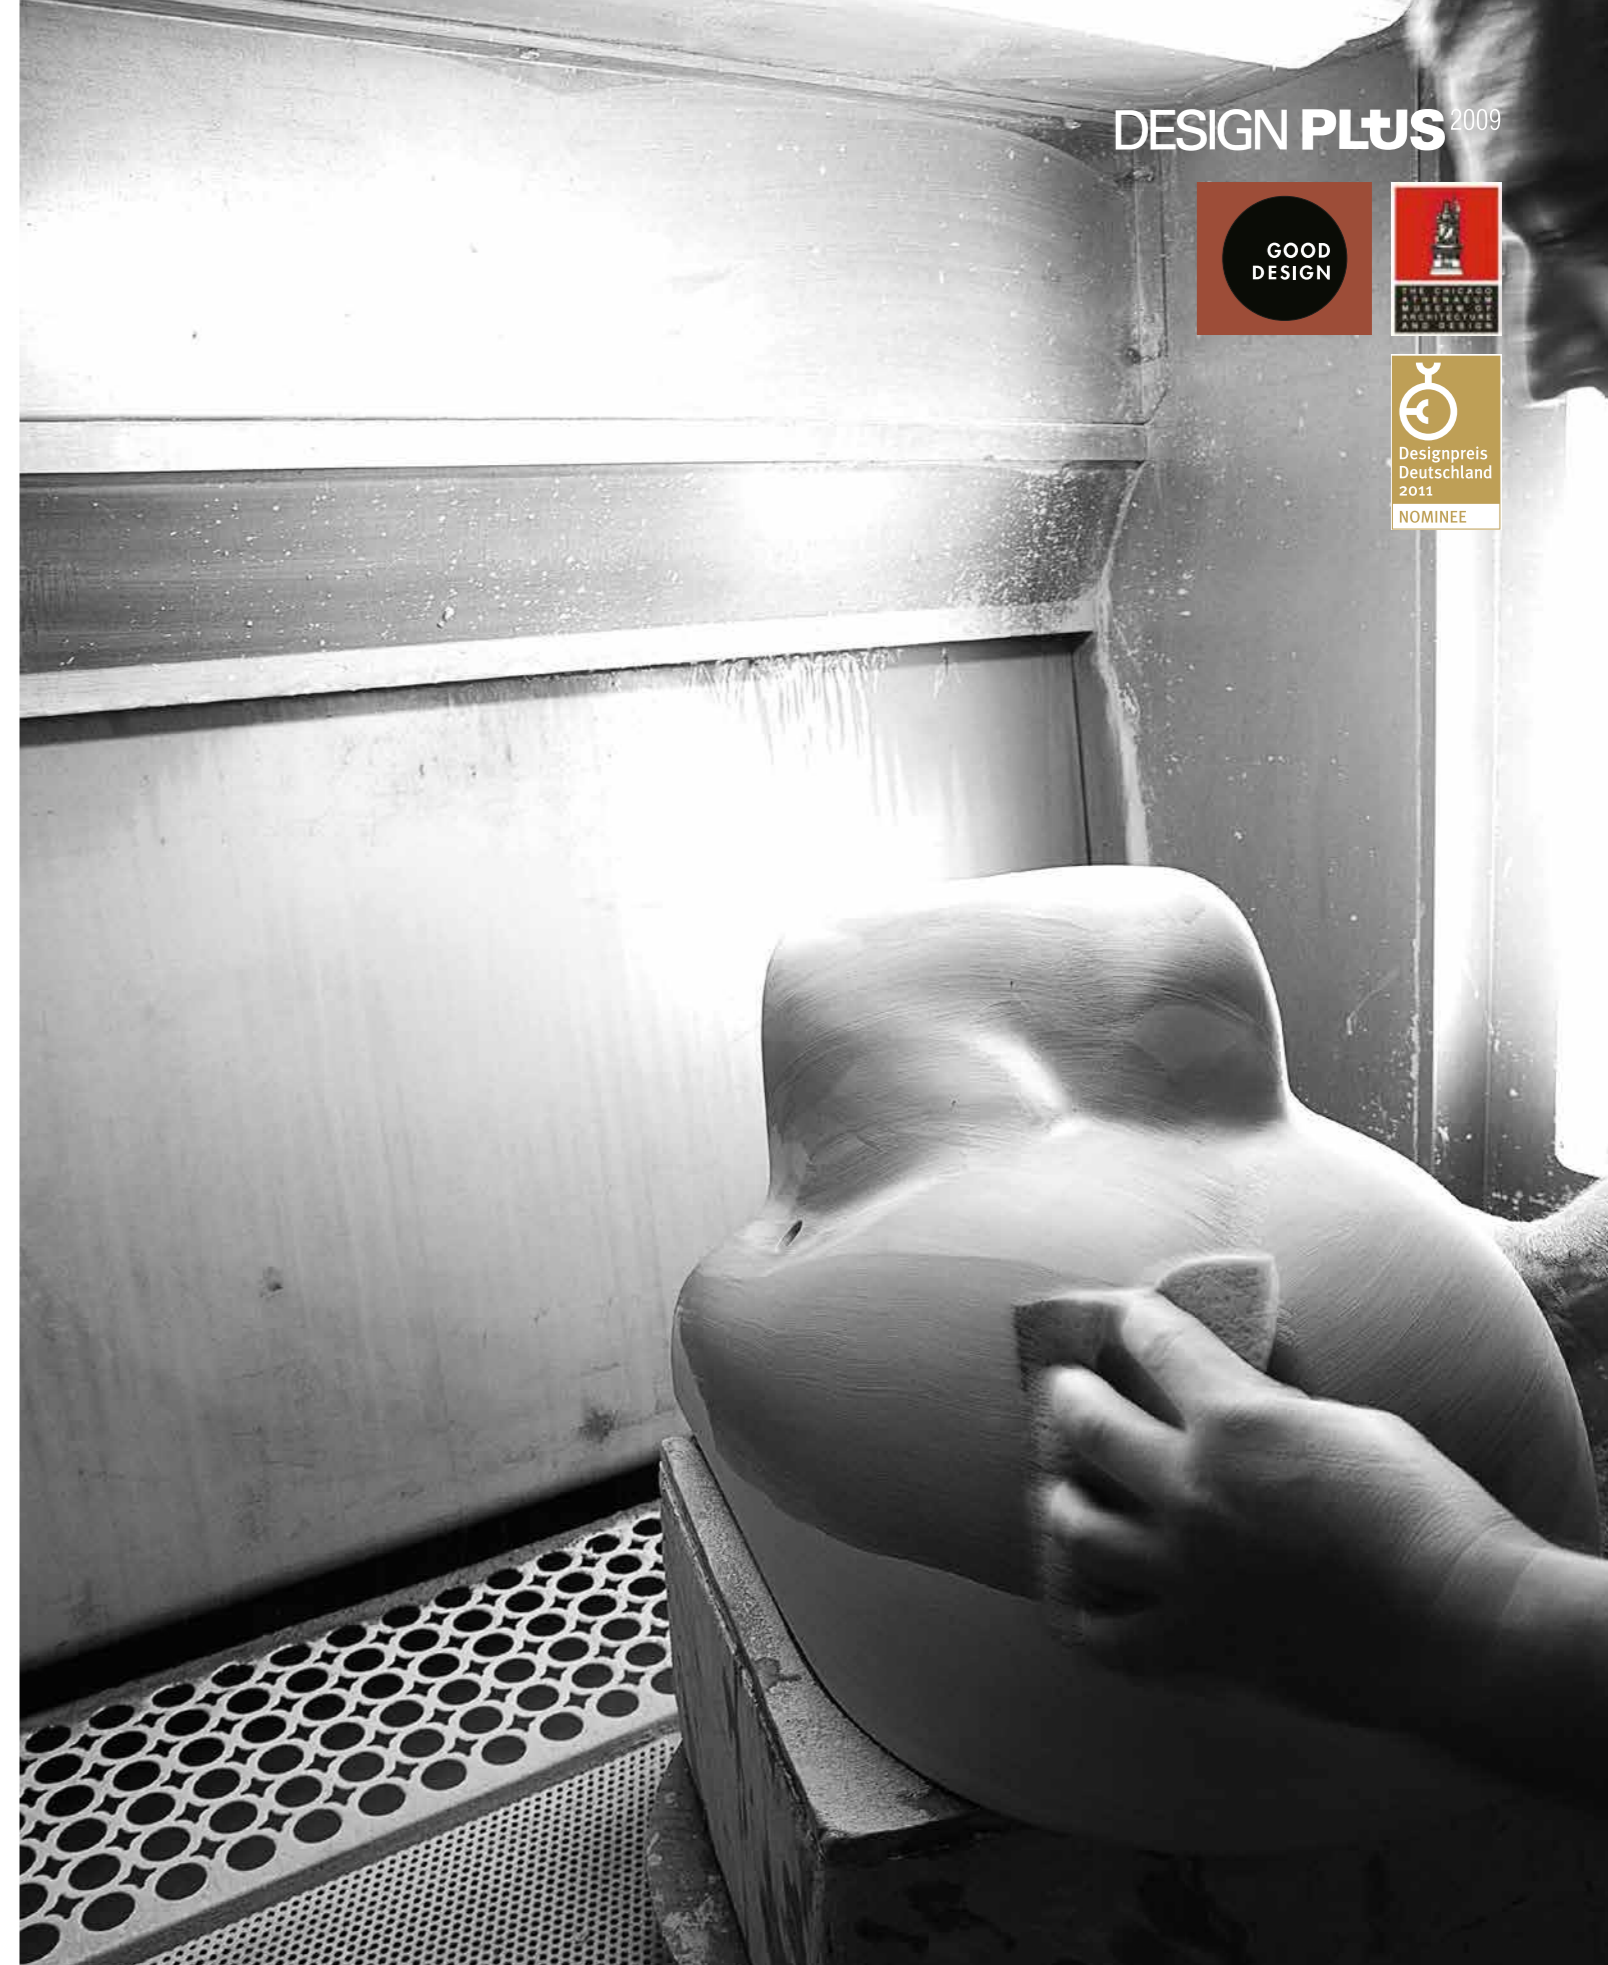

NUVOLA

angeletti ruzza design

photographer: Paolo Veciani
interiors e styling: Michele Pasini, Storage

DESIGN PLUS 2009

GOOD DESIGN. NUVOLA entra a far parte della collezione permanente del CHICAGO ATHENAEUM
GOOD DESIGN. NUVOLA has joined the CHICAGO ATHENAEUM permanent collection