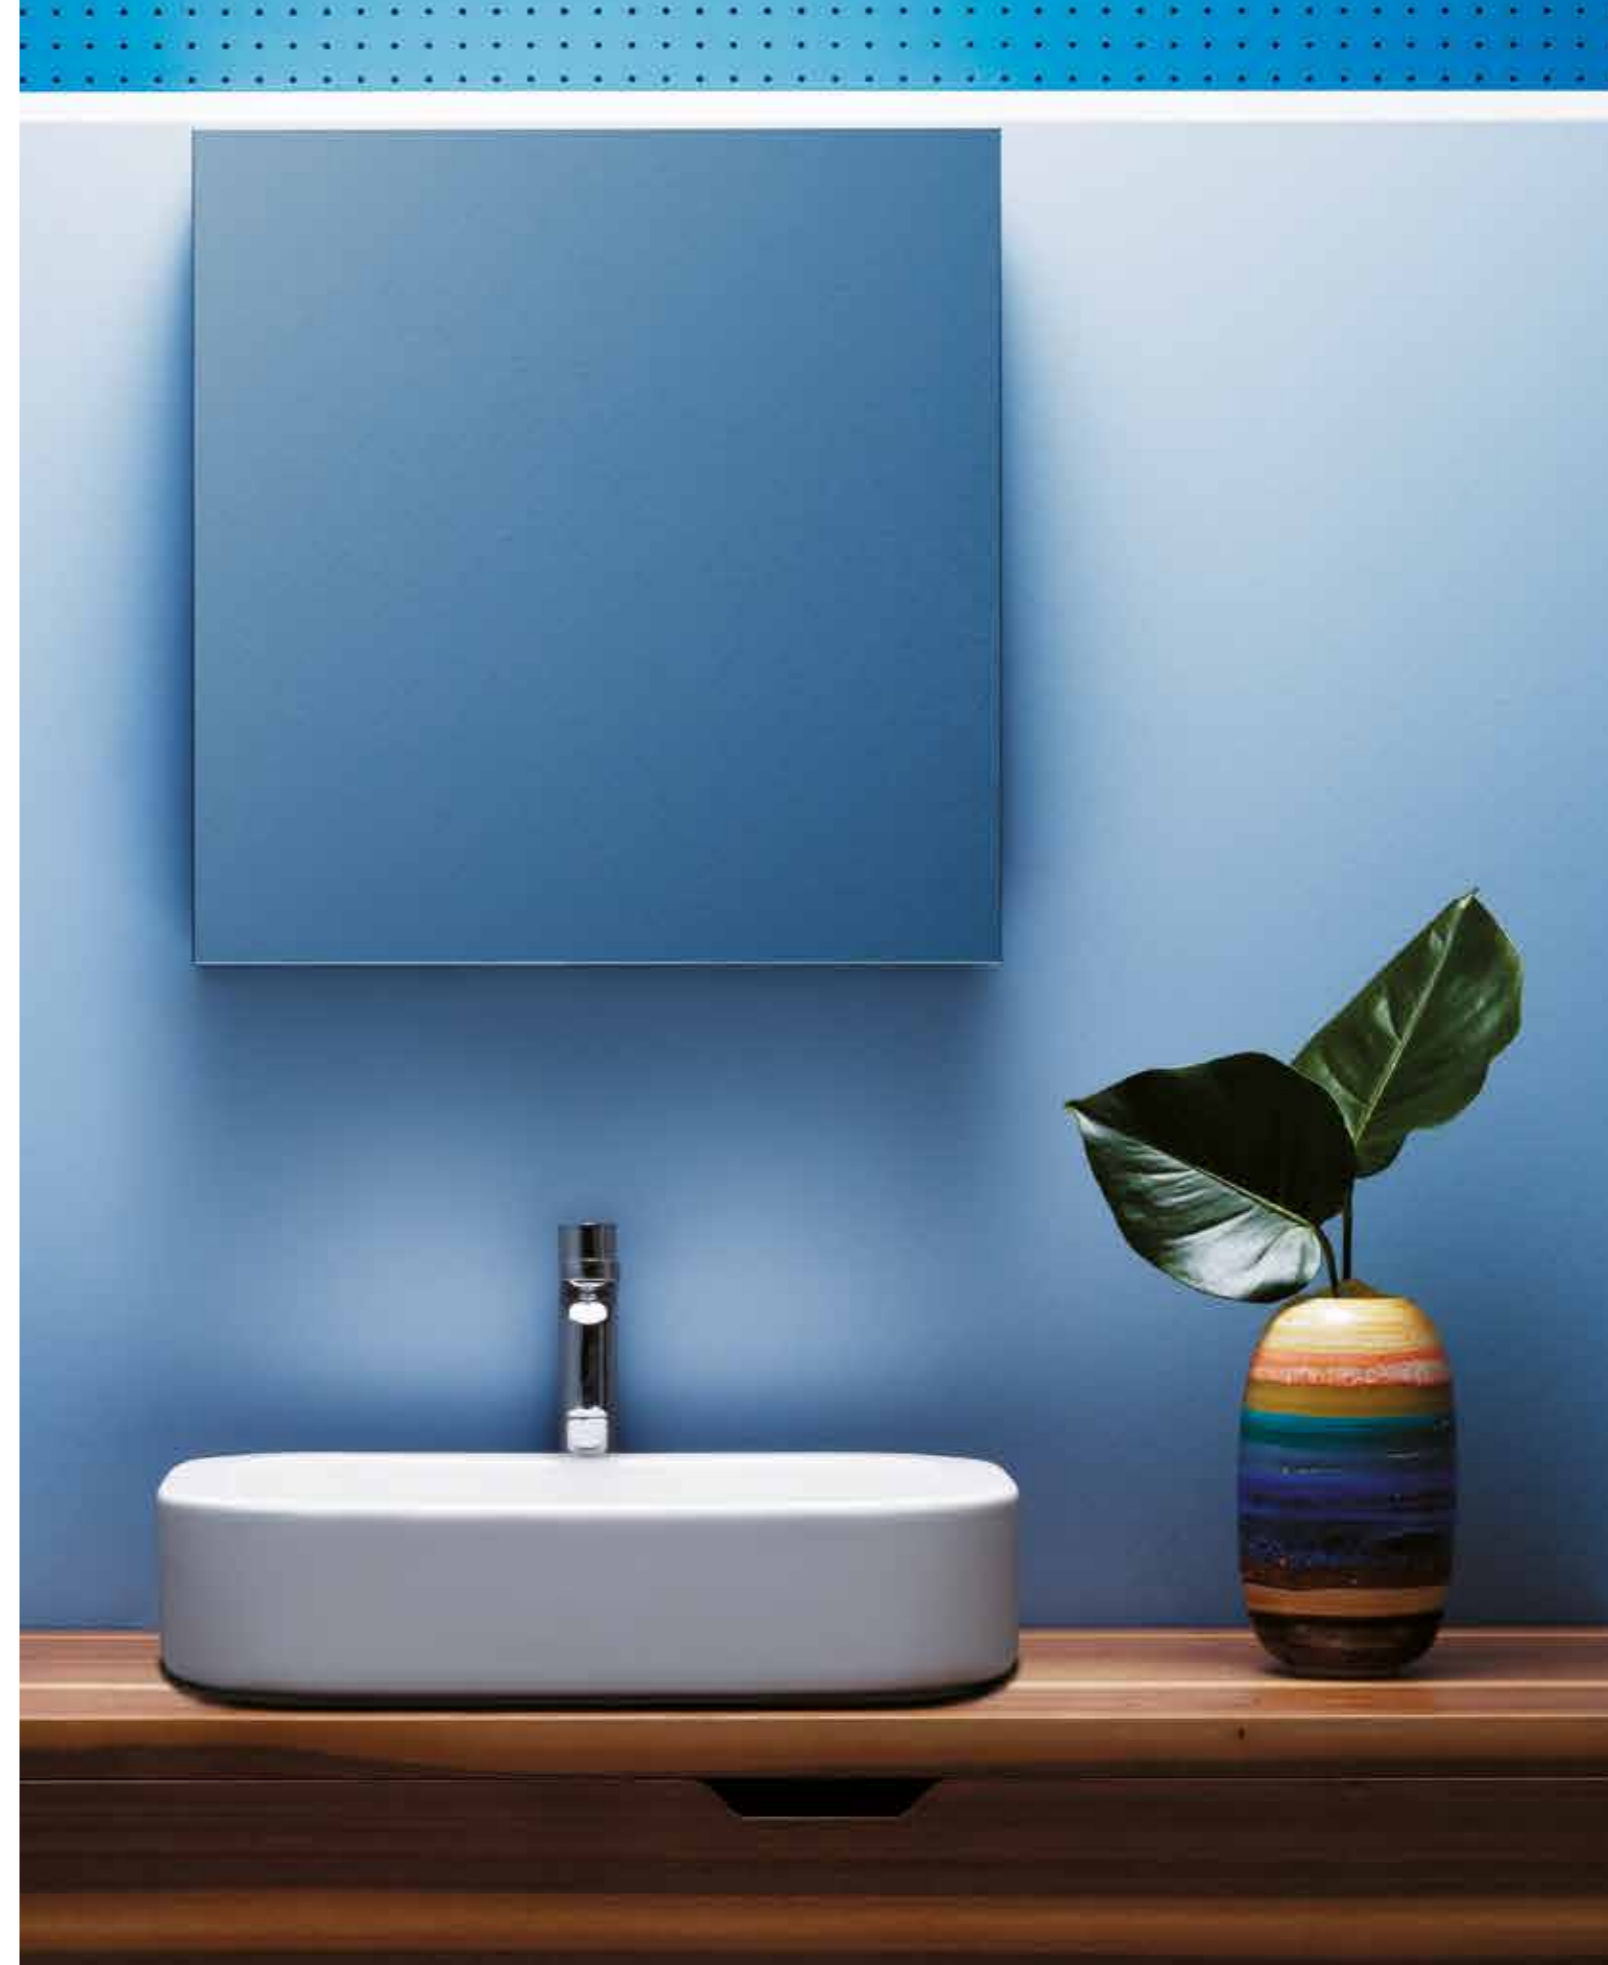

I wc terra e sospesi scaricano con soli 3 lt invece dei tradizionali 9 lt.
Floor and wall hung WCS flush with just 3 litres instead of the traditional 9 lt.

Trattamento **antibatterico - antifungo** applicabile su tutti i prodotti in ceramica e coprivi.
The **antibacterial - antifungal** treatment can be applied to all ceramic products and cover-seats.

lavabo appoggio cm 60 GLZ 260/APP su mobile in walnut
GLZ 260/APP cm 60 over-counter washbasin on furniture walnut finishing