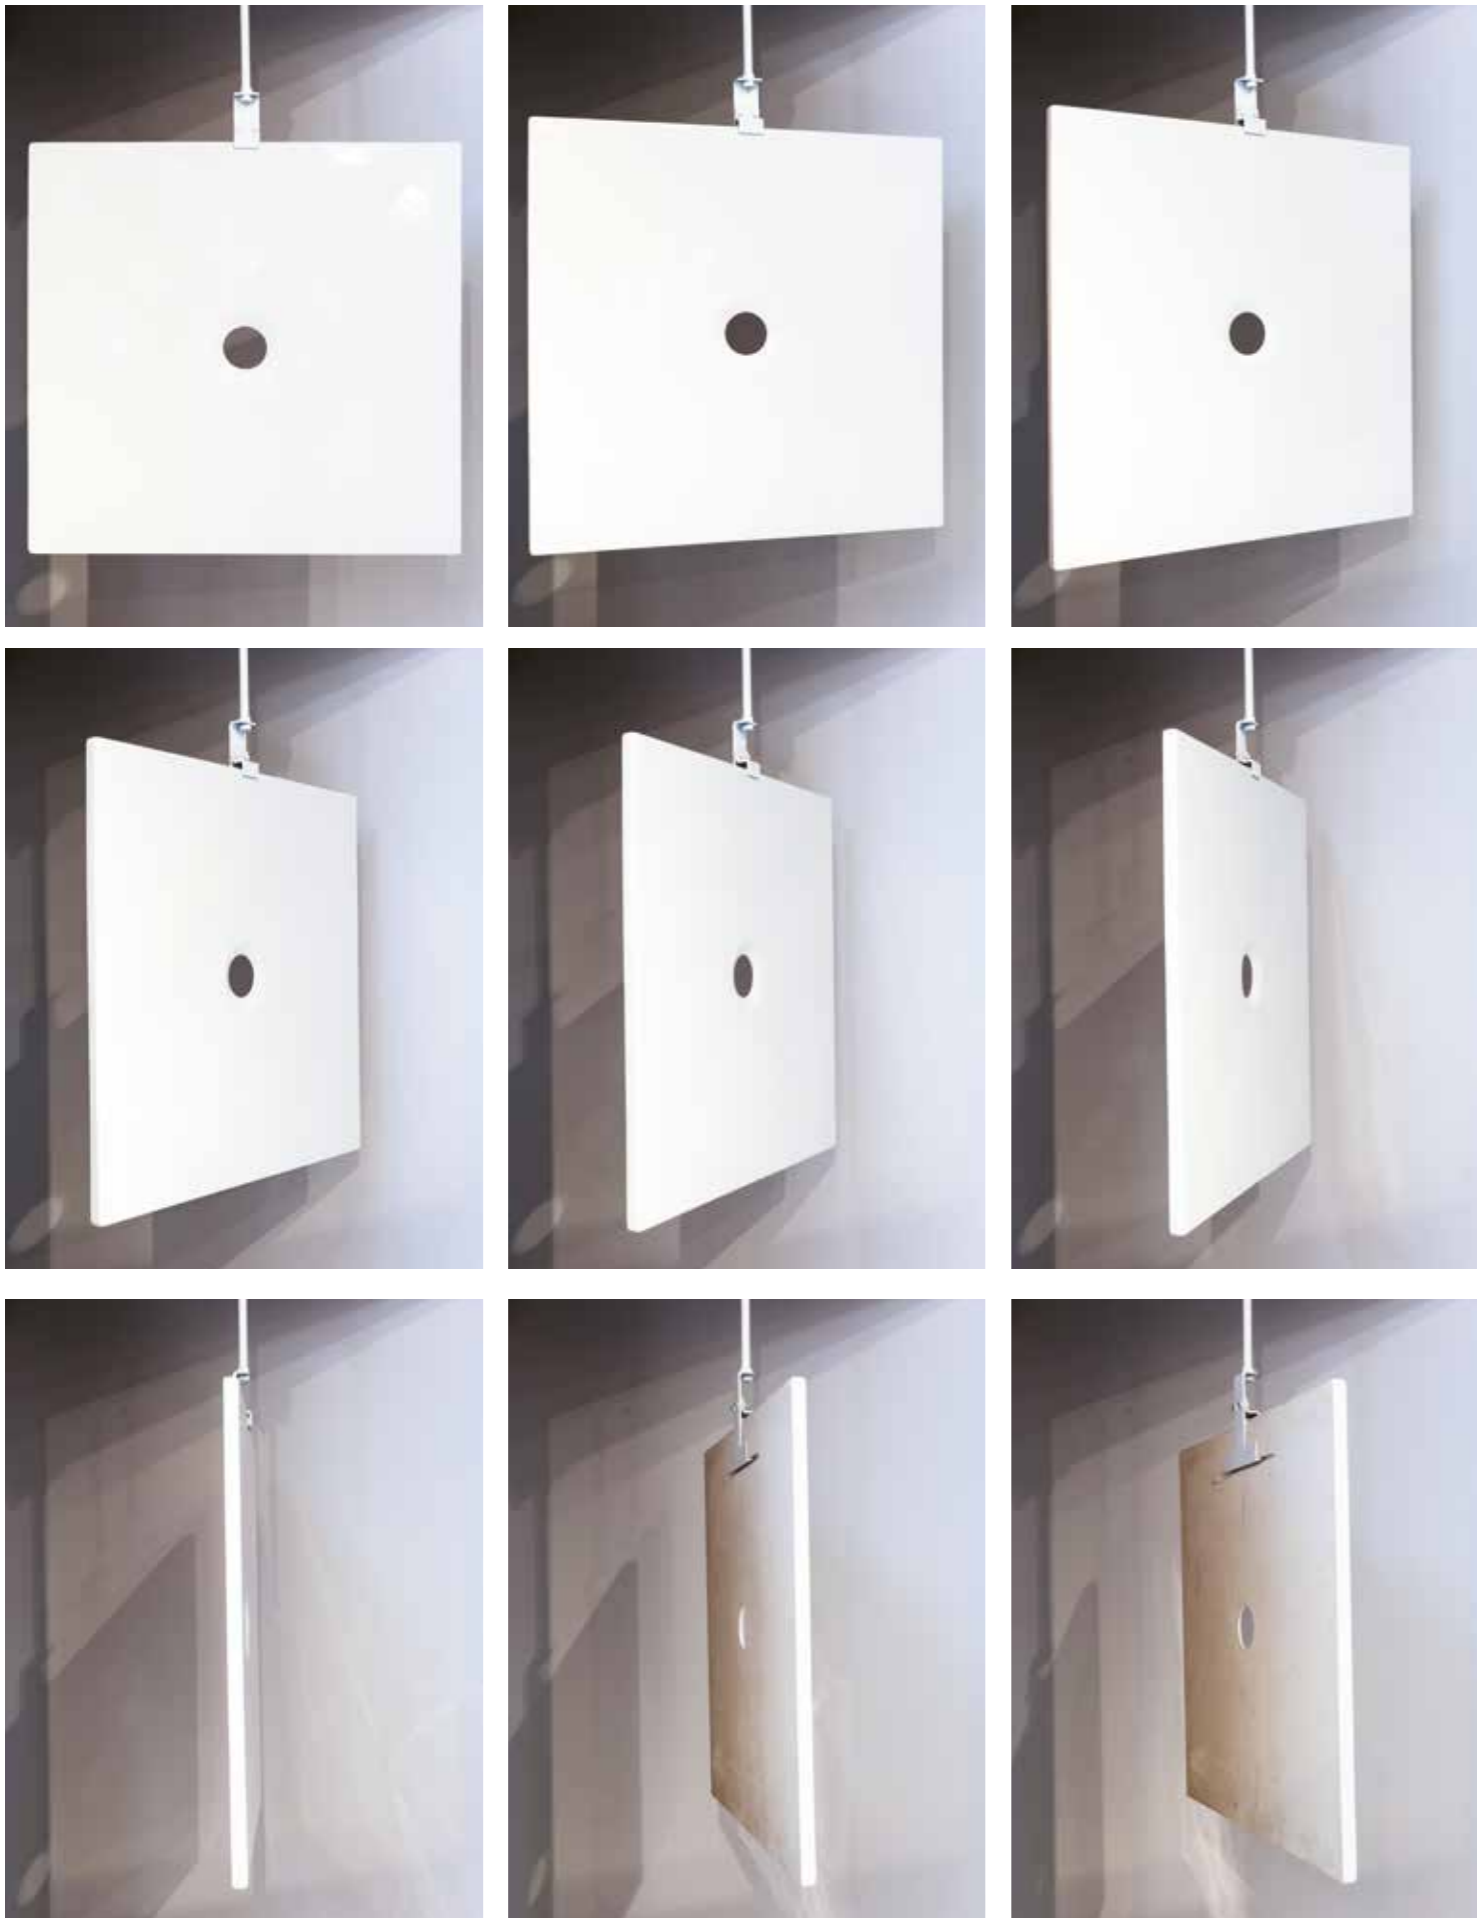

piatto doccia 100x100 H3
H3 100x100 shower tray

piatti doccia uniKo H3 uniKo H3 shower trays

01.	80x65	UN 80/65
	80x70	UN 80/70
	80x80	UN 80/80
02.	90x70	UN 90/70
	90x80	UN 90/80
	90x90	UN 90/90
03.	100x70	UN 100/70
	100x80	UN 100/80
	100x90	UN 100/90
	100x100	UN 100/100
04.	120x70	UN 120/70
	120x80	UN 120/80
	120x90	UN 120/90
	120x100	UN 120/100
05.	140x70	UN 140/70
	140x80	UN 140/80
	140x90	UN 140/90
	140x100	UN 140/100
06.	160x70	UN 160/70
	160x80	UN 160/80
	160x90	UN 160/90
	160x100	UN 160/100
07.	170x70	UN 170/70
	170x80	UN 170/80
	170x90	UN 170/90
	170x100	UN 170/100
08.	180x70	UN 180/70
	180x80	UN 180/80
	180x90	UN 180/90
	180x100	UN 180/100
09.	190x70	UN 190/70
	190x80	UN 190/80
	190x90	UN 190/90
	190x100	UN 190/100
10.	200x70	UN 200/70
	200x80	UN 200/80
	200x90	UN 200/90
	200x100	UN 200/100