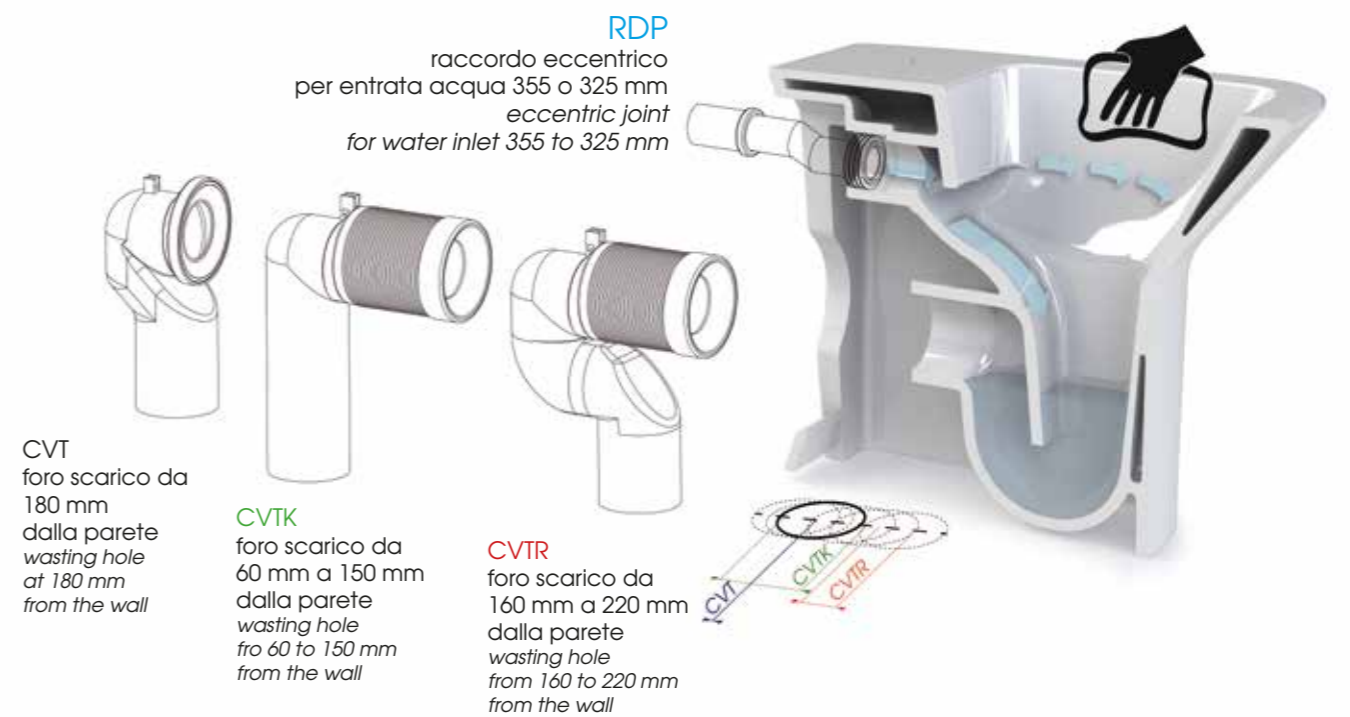

The real novelty is in the water release combined with this kind of shape that aims to save water while minimizing the consumption of flushing water thus consuming no more than 3 litres in a complete cycle.

PRUA

WC EASY CLEAN 3 Lt scarico traslato

wc easy clean 3 lt adjustable flush system

Esempio / Example

 **risparmio idrico 70%**
water saving 70%

 **pulizia facile e veloce**
easy and fast cleaning

 **alto livello visivo di igiene**
high visual hygienic level