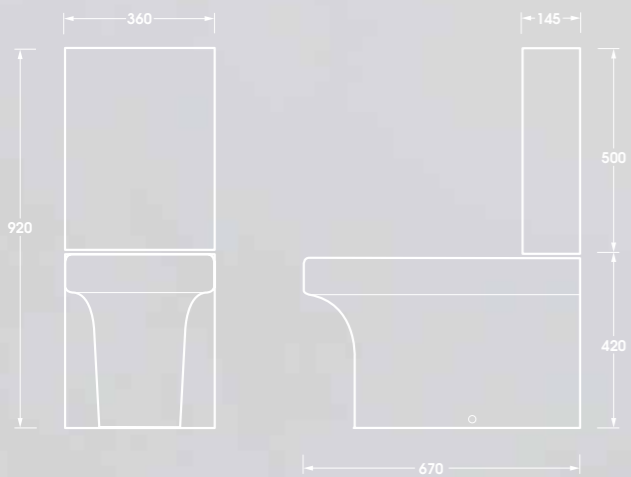

01. vaso sospeso TUL 100/SOSK con sedile avvolgente a chiusura frizionata TUL 1800/F; bidet sospeso monoforo TUL 500/SOSK.
Piatto doccia PURO cm 70x100 PU 70x100 CO finitura cotone.
TUL 100/SOSK wall hung wc with TUL 1800/F wrapping cover-seat with soft-closing; TUL 500/SOSK one-hole wall hung bidet.
PU 70x100 cm 70x100 Puro shower tray cotton finishing.