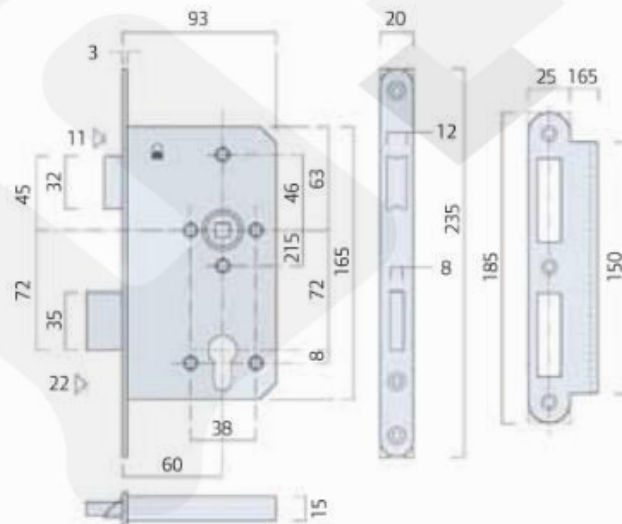

Product

5520.60.S.SS

Description

mortise euro-profile cylinder operated sashlock lockcase 60mm backset, conforms to EN12209 with classification 3X810G4HA20, BSEN1634-1 up to 120mins fire rating for wooden doors, Grade 316 stainless steel forend. CE marked. Certifire approved, 30 degree follower action for firm positive opening and with follower springing suitable for high frequency application, positive follower angle (1 degree) reduces the effect of wear which can lead to lever drop. Drill resistant heavy duty hardened deadbolt with 22mm throw on a single turn of cylinder. 10-year factory warranty.

Remarks:

Remark

Product Details

Brand	Briton	Dimension	-
Materials	Stainless Steel Grade 316	Country of Origin	UK
Finish	Satin		

Glory Top Building Materials Ltd
 Glory Top Architectural Hardware Ltd
 高晉 建築材料有限公司
 高晉 五金建材有限公司