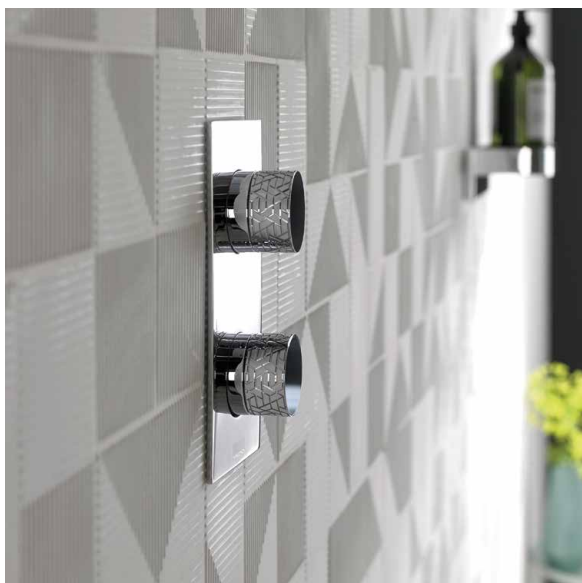

OMIKA SHOWERING

€675.00 LP†
TAB-128/3-OMI-C/P

€627.00 LP†
TAB-128/2-OMI-C/P

€627.00 LP†
TAB-128/2-H-OMI-C/P

2 Outlet, 2 Handle
Thermostatic Valve
with All-Flow Function

€597.00 LP†
TAB-148/2-OMI-C/P

1 Outlet, 2 Handle
Thermostatic Valve

€475.00 LP†
TAB-148-OMI-C/P

€597.00 LP†
TAB-148/2-H-OMI-C/P

†LP (0.2 bar) for shower, MP (1.0 bar) for bath