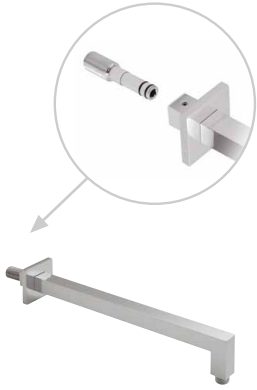

€597.00 LP†
TAB-148/2-OMI-C/P

1 Outlet, 2 Handle
Thermostatic Valve

€475.00 LP†
TAB-148-OMI-C/P

2 Outlet, 2 Handle
Thermostatic Valve
with All-Flow Function

€597.00 LP†
TAB-148/2-H-OMI-C/P

†LP (0.2 bar) for shower, MP (1.0 bar) for bath

Easy Fit Shower Arm

£86.00

WG-EFSA/SQ-C/P

Shower Head
200mm x 300mm (8" x 12")

£297.00 **MP**

OMI-HEAD-C/P

Single Function Slide
Rail Shower Kit

£245.00 **MP**