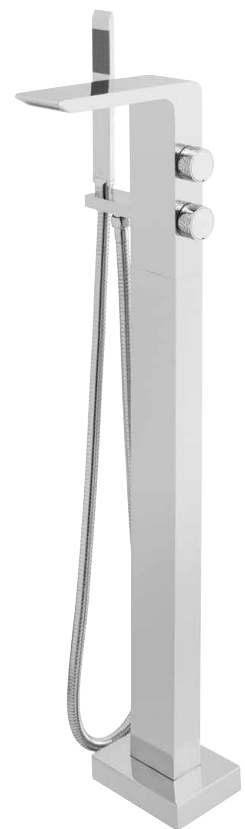

OMIKA TAPS

Mono
Basin Mixer

£325.00 **MP**
OMI-100/CC-C/P

Mini Mono
Basin Mixer

£305.00 **MP**
OMI-100M/CC-C/P

Extended Mono
Basin Mixer

£435.00 **MP**
OMI-100E/CC-C/P

Wall Mounted
Basin Mixer

£495.00 **MP**
OMI-109-C/P

Omika is a statement collection that brings the spa experience to you.

4 Hole Bath Shower
Mixer Without Spout
(For Use with Bath Filler
Waste and Overflow)

£545.00 **MP**
OMI-135/NS-C/P

Square Bath Filler
Waste and Overflow

£115.00 **MP**
WG-81389/SQ-C/P

Floor Standing
Bath Shower Mixer
with Shower Kit

£1,275.00 **MP**
OMI-133-C/P

OMIKA SHOWERING

3 Outlet, 3 Handle
Thermostatic Valve
with All-Flow Function

Easy Fit Shower Arm

£86.00

WG-EFSA/SQ-C/P

Shower Head
200mm x 300mm (8" x 12")

£297.00 **MP**

OMI-HEAD-C/P

Single Function Slide
Rail Shower Kit

£245.00 **MP**