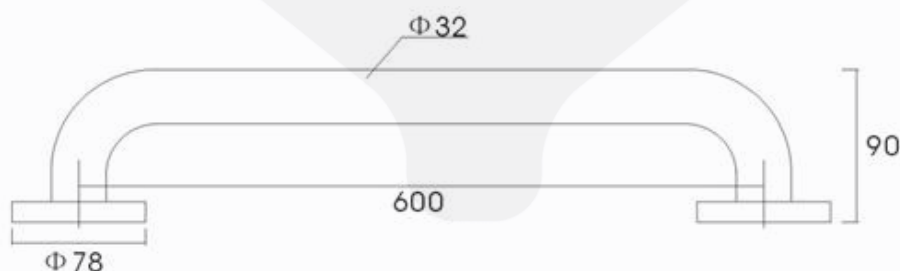

Product

GTB-32-600M-316

Description

Stainless steel Grade 316 straight grab bar, with concealed rose fixing.

Remarks:

Remark

Product Details

Brand	GTB	Dimension	600mm x 32mm dia.
Materials	Stainless Steel	Country of Origin	HK
Finish	Satin	WELS	-
		WSD Ref. No.	-
		Expiry Date	-