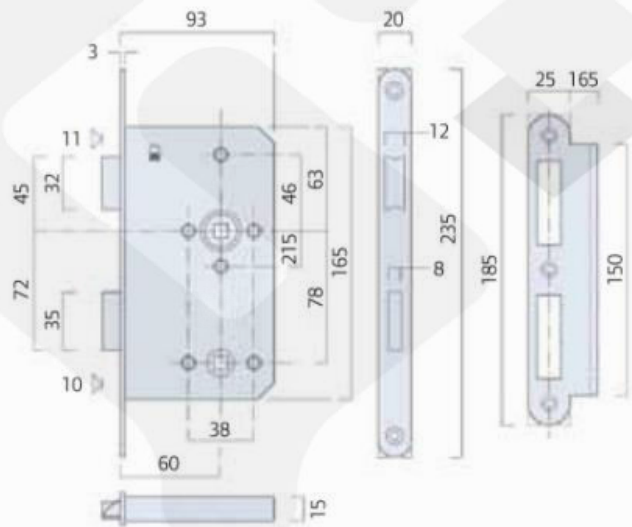

Product

5530.60.S.SS

Description

mortise bathroom / privacy lockcase 60mm backset, conforms to EN12209 with classification 3X810G-HG20, BSEN1634-1 up to 120mins fire rating for wooden doors, Grade 316 stainless steel forend. CE marked. Certifire approved, 30 degree follower action for firm positive opening and with follower springing suitable for high frequency application, positive follower angle (1 degree) reduces the effect of wear which can lead to lever drop. Drill resistant heavy duty hardened deadbolt with 10mm throw on a single turn of cylinder. 10-year factory warranty.

Remarks:

Remark

Product Details

Brand	Briton	Dimension	-
Materials	Grade 316 Stainless Steel	Country of Origin	UK
Finish	Satin		

* Information provided above is for reference only and is subject to change without prior notice.