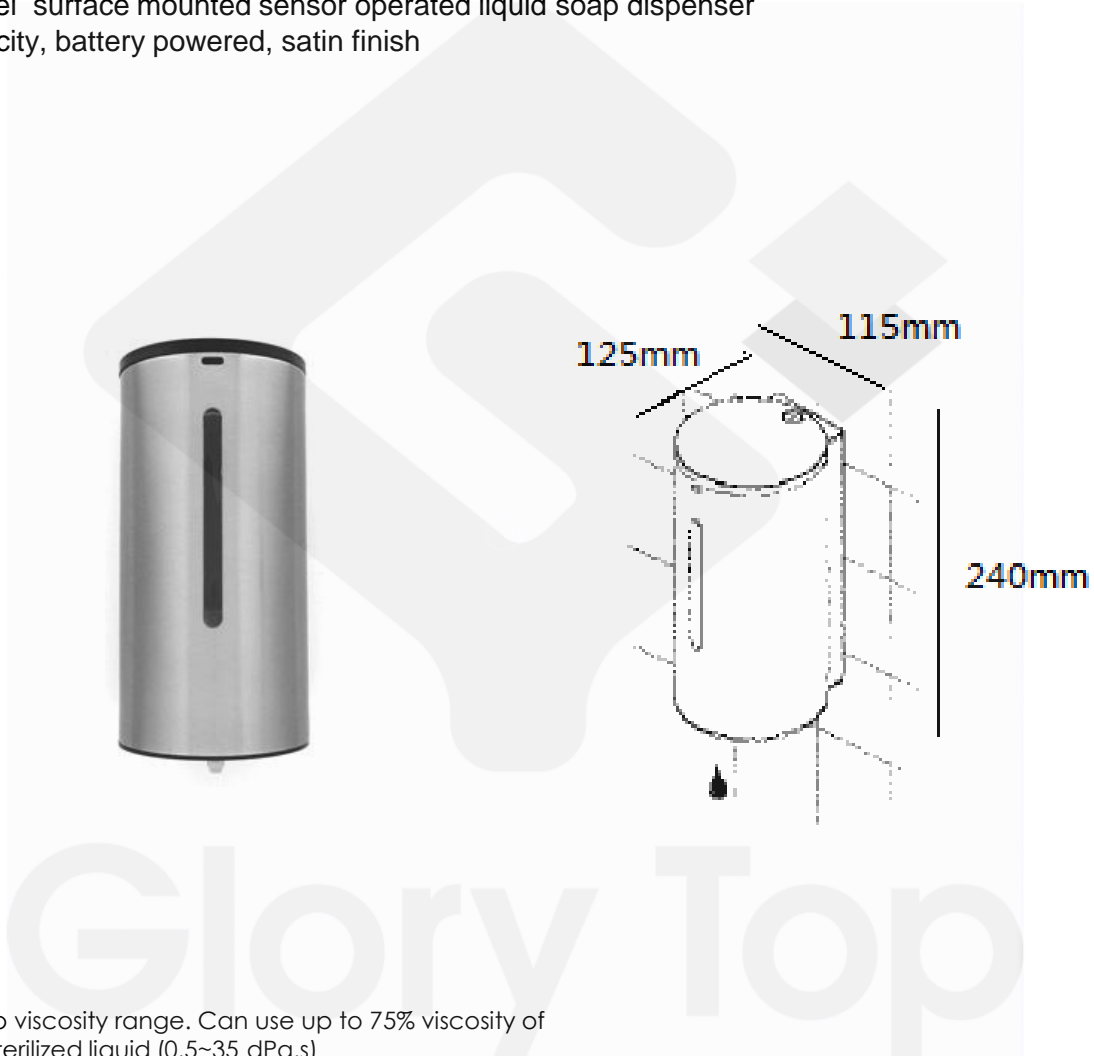

## Product

SSD-9312D

## Description

Stainless steel surface mounted sensor operated liquid soap dispenser  
1000ml capacity, battery powered, satin finish

## Remarks:

Extensive soap viscosity range. Can use up to 75% viscosity of alcohol and sterilized liquid (0.5~35 dPa.s)  
Required 6 AA batteries for estimated 20,000 times of use. Its economical and easy to install  
Auto power cutoff design, while refilling soap tank or changing soap bag, the power will cutoff automatically after the outer cover is opened

## Product Details

<b>Brand</b>	ARTISENSE	<b>Dimension</b>	W115 x H240x D125mm
<b>Materials</b>	Plastic	<b>Country of Origin</b>	United Kingdom (UK)
<b>Finish</b>	White	<b>WELS</b>	-
		<b>WSD Ref. No.</b>	-
		<b>Expiry Date</b>	-