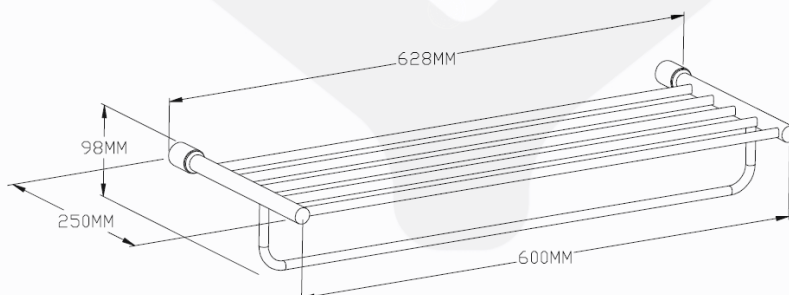

Product

TB0008CP

Description

Chrome plated towel rack with single bar.

Remarks:

Remark

Product Details

Brand	ARTISENSE	Dimension	628 x 250 x 98mm
Materials	Brass	Country of Origin	PRC
Finish	Chrome Plated	WELS	-
		WSD Ref. No.	-
		Expiry Date	-