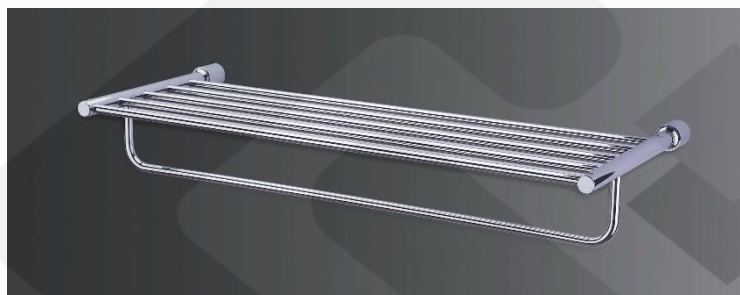

Product

TB0008CP

Description

Chrome plated towel rack with single bar.

Remarks:

Remark

Product Details

Brand	ARTISENSE	Dimension	628 x 250 x 98mm
Materials	Brass	Country of Origin	PRC
Finish	Chrome Plated	WELS	-
		WSD Ref. No.	-
		Expiry Date	-