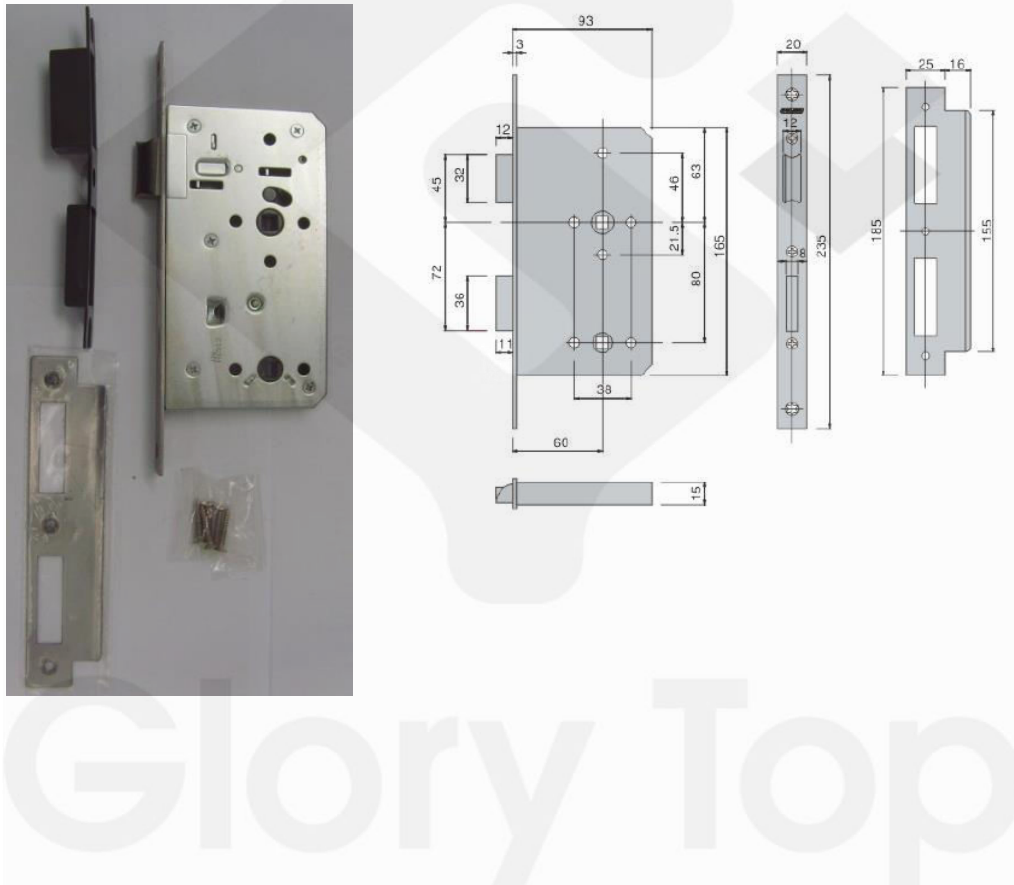

Lockcase

Product

EL2030-S-SS

Description

mortise bathroom / privacy lockcase 60mm backset, tested to EN12209 with classification 3-X-8-0-0-F-/-B-G-2-0 & DIN18251, EN1634-1 for 120min fire rating, Grade 316 stainless steel square latchbolt & deadbolt, forend & strike plate in satin finish.

Remarks:

Remark

Product Details

Brand	Schlage	Dimension	-
Materials	Grade 316 Satin Stainless Steel & Strike Plate	Country of Origin	PRC
Finish	Satin		

* Information provided above is for reference only and is subject to change without prior notice.