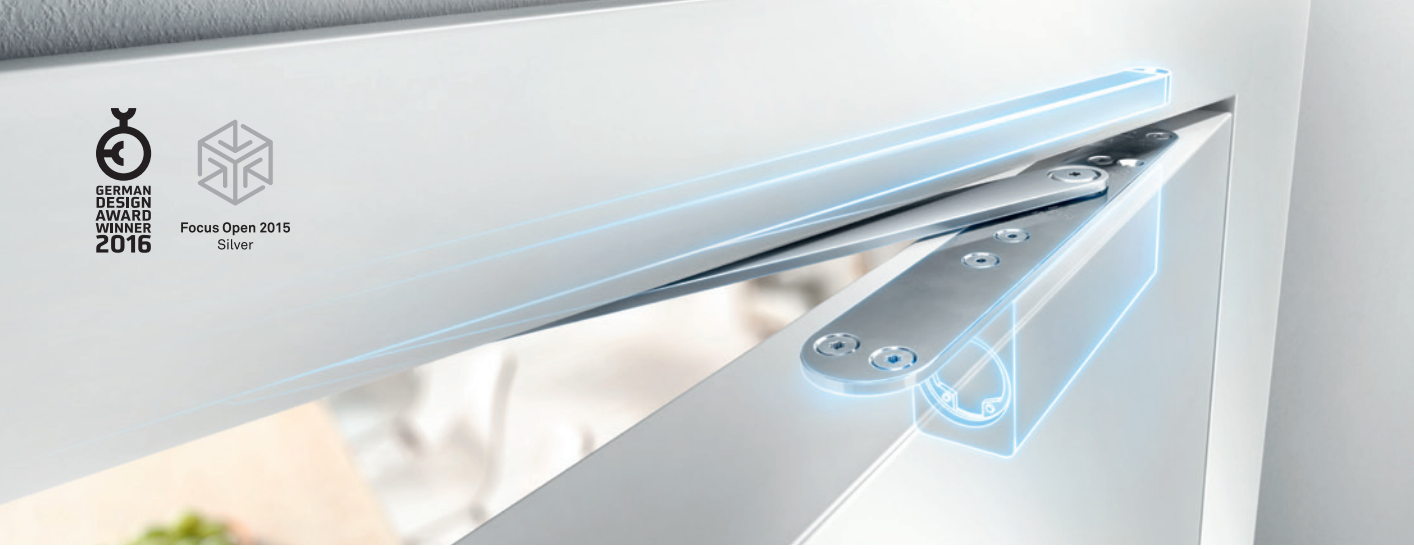

Focus Open 2015
Silver

Longitudinal section