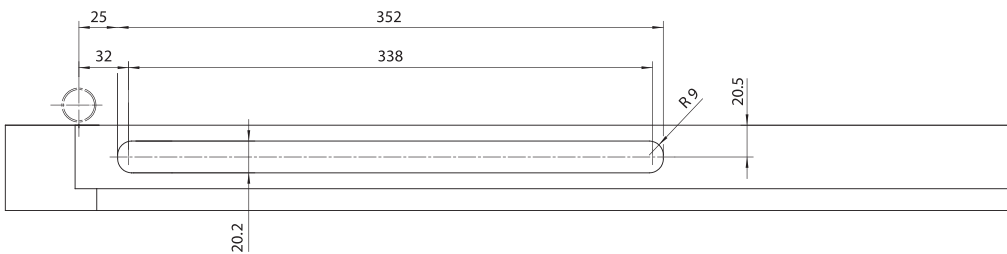

Focus Open 2015
Silver

Longitudinal section

Cross-section

Door leaf finish

Door frame finish

www.activestop.geze.com

GEZE GmbH

Reinhold-Vöster-Straße 21–29