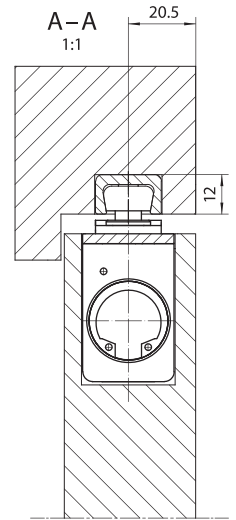

Cross-section