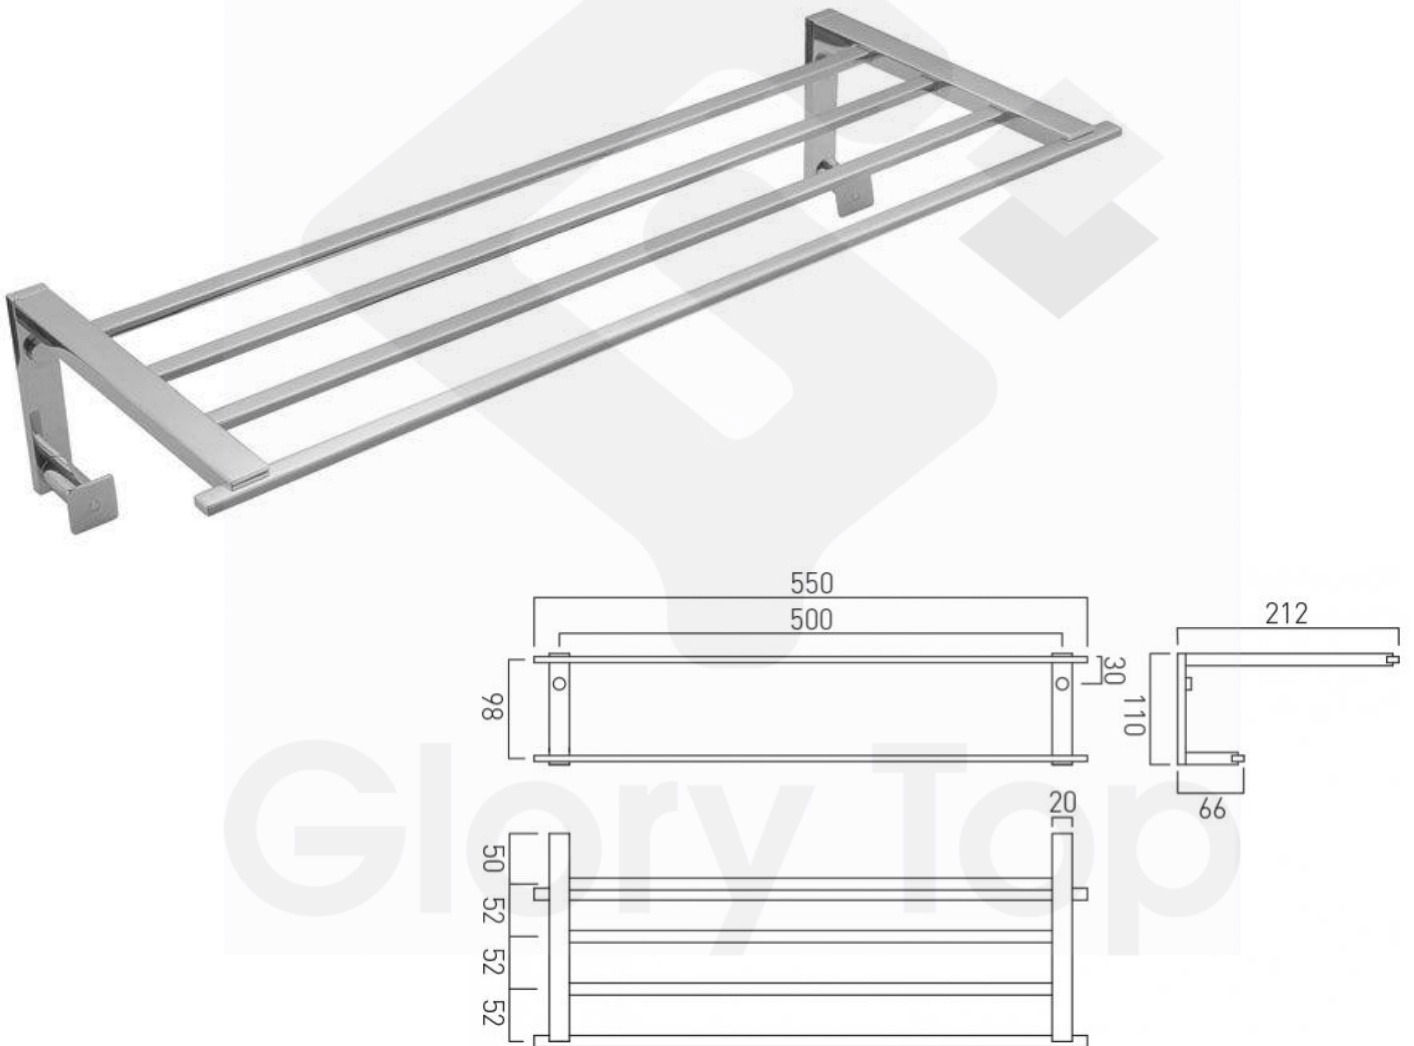

Level – Towel Shelf

VADO

Product

LEV-185B-C/P

Description

chrome plated surface mounted towel shelf with towel rail

Product Details

Brand	VADO	Dimension	As Shown
Materials	Brass	Country of Origin	United Kingdom (UK)
Finish	Chrome Plated	WSD Ref. No.	-
WRAS No.	-	Expiry Date	-