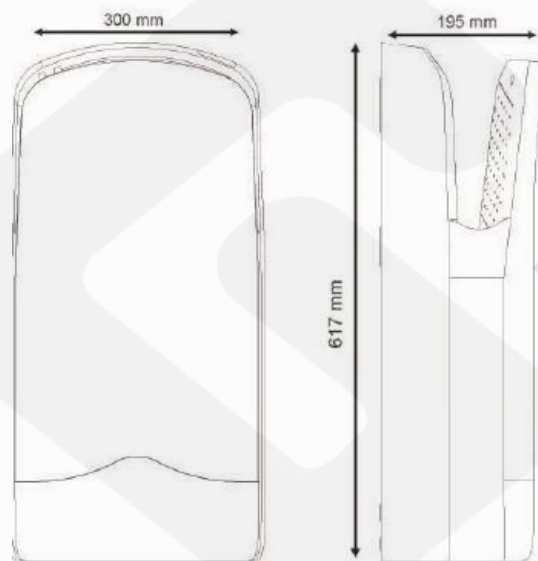

## Product

01303.W (White)  
01303.C (Different color)

## Description

'V-Jet' ABS cover wall mounted high range hand dryer with a innovative design suitable for collectivities and rooms with high frequency use.

Dimensions in mm.

## Remarks:

High performance and efficiency. Consumes up to 85% less than others and dryers. Consume ( 230Vac): 8 A.  
Drying time: 10-15 seconds.  
Manufactured under security CE norms and UL-507 certification.  
Net voltage: 220-240 V / 50-60 Hz (110/120 V version available).  
motors with brushes: 30.000 r.p.m.  
ESQUEMA DIMENSIONAL  
Total electrical power: 1760 W.  
olated: Class II.  
P protection rating: IPX1.  
Audible pressure: 70 dB.  
Air speed: 200 Km/h.  
Dimensions: 617 high x 300 wide x 195 deep mm.  
Weight: 9,55 Kg.

## Product Details

<b>Brand</b>	Nofer	<b>Dimension</b>	300mm(W) x 195mm(D) x 617mm(H)
<b>Materials</b>	-	<b>Country of Origin</b>	Spain
<b>Finish</b>	ABS casting. see color range	<b>WELS</b>	-
		<b>WSD Ref. No.</b>	-
		<b>Expiry Date</b>	-