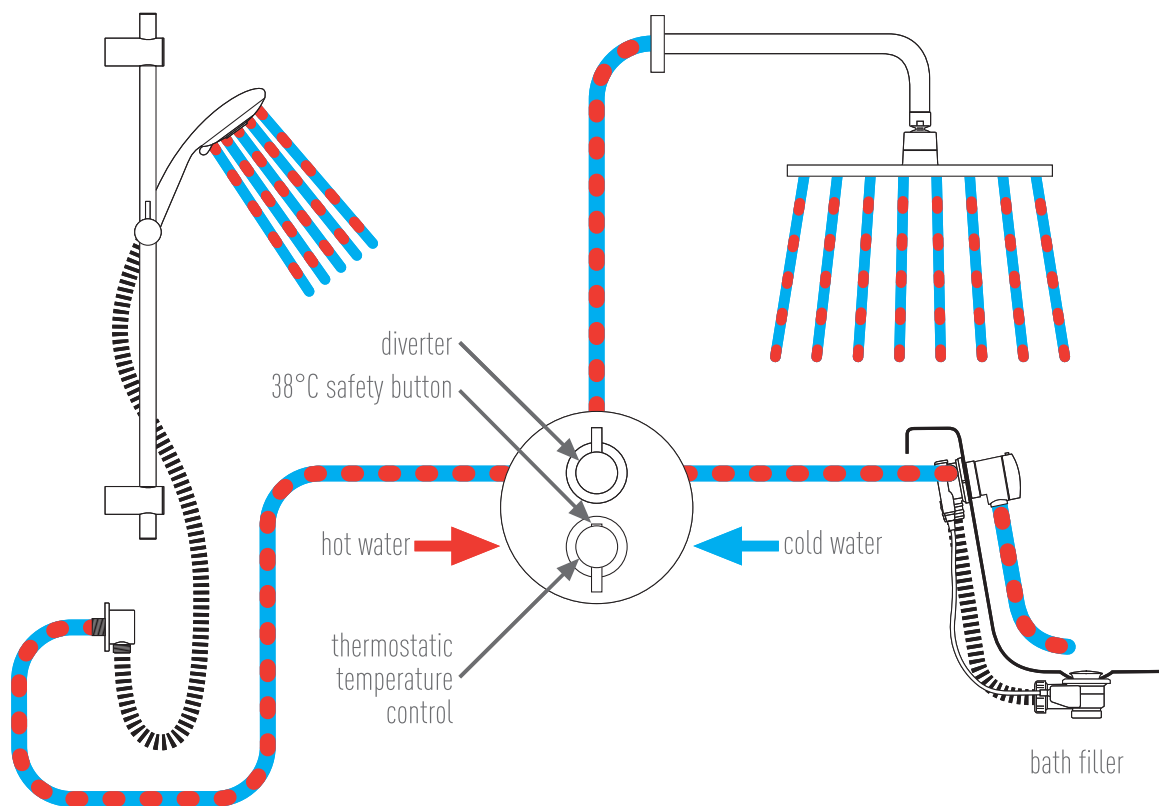

notion vertical

0.2 bar LP (shower) 1.0 bar MP (bath)
TAB-148-NOT-C/P
includes fittings for 1/2" and 3/4" pipework

see page 151

3 outlet 2 handle thermostatic shower valves

this diagram shows a 3-way shower valve with diverter