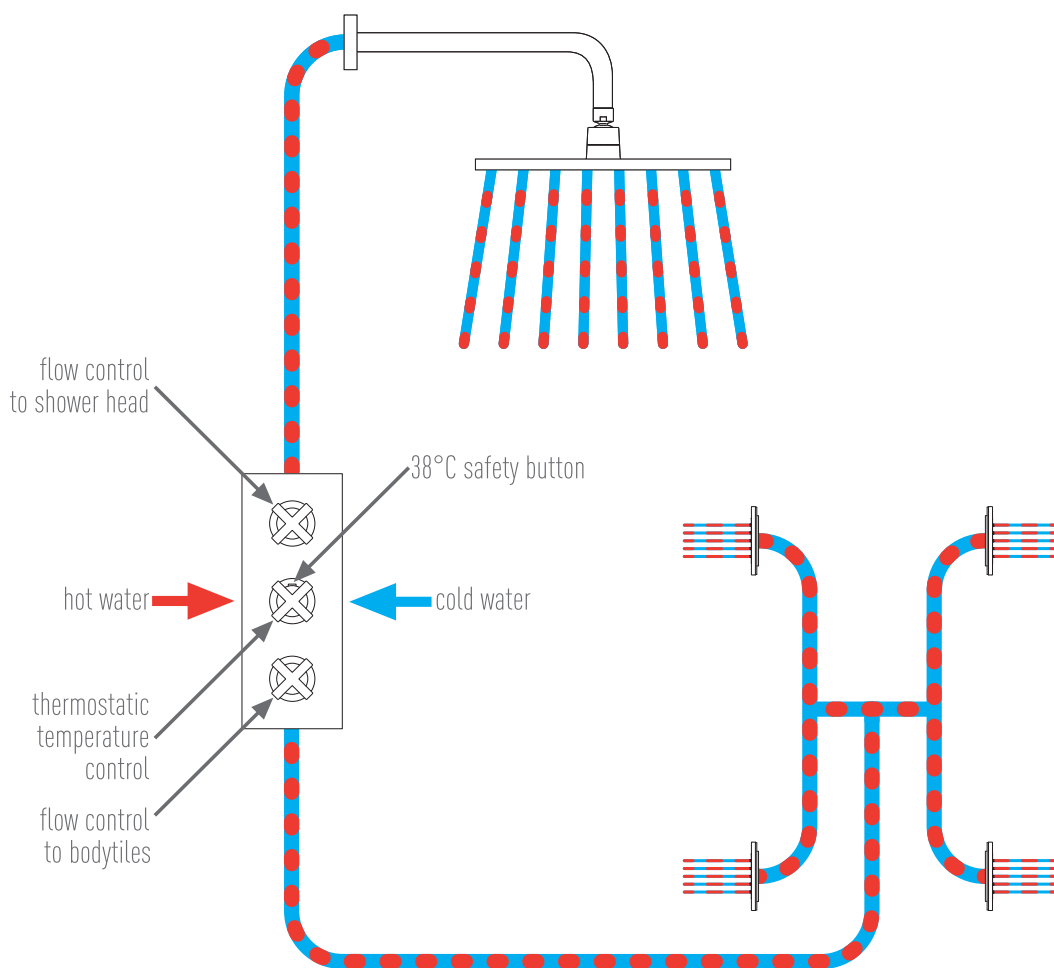

tonic

1.5 bar MP
 TON-348C/3-C/P
 includes fittings for 1/2"
 and 3/4" pipework

elements water

1.5 bar MP
 ELE-348C/3-C/P
 includes fittings for 1/2"
 and 3/4" pipework

2 outlet 3 handle
thermostatic shower valves

2 outlet

this example is shown with a shower head and bodytiles, but the valve can be used to control any two separate outlets eg. a slide rail kit or a bath spout

this shower valve has 2 separately controllable outlets that can let water flow either to the shower head, or the bodytiles, or both at the same time