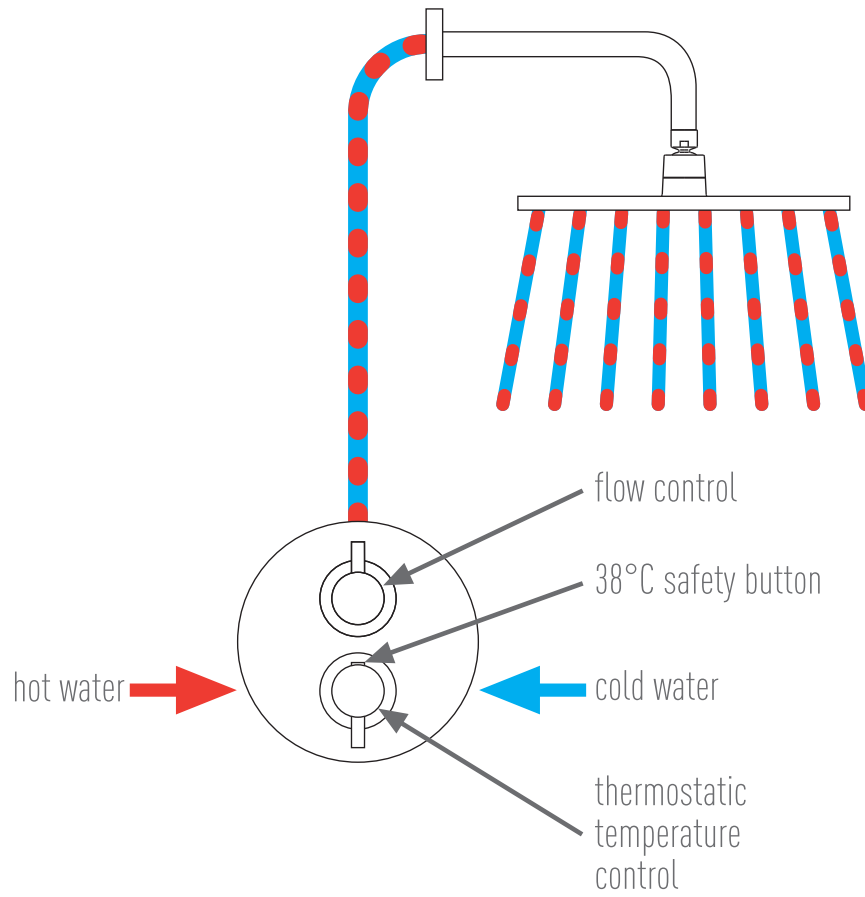

elements water

1.5 bar MP
ELE-348C/2-C/P
includes fittings for 1/2"
and 3/4" pipework

1 outlet 2 handle thermostatic shower valves

this example is shown with a shower head and arm, but the valve can be used to control any single outlet eg. a slide rail kit or a bath filler waste