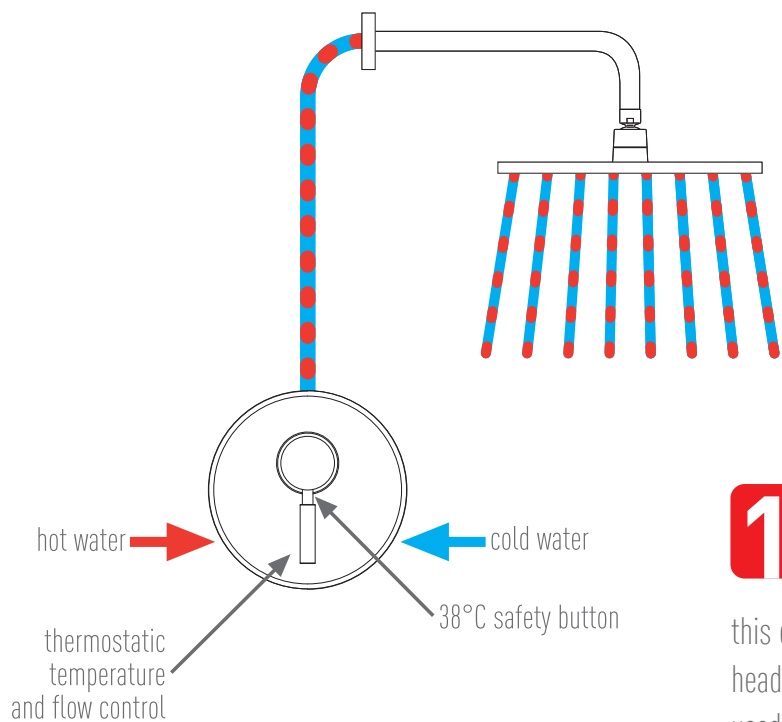

shown opposite:
SEN-145T-C/P

this example is shown with a shower head and arm but, the valve can be used to control any single outlet eg. a slide rail kit or a bath filler waste