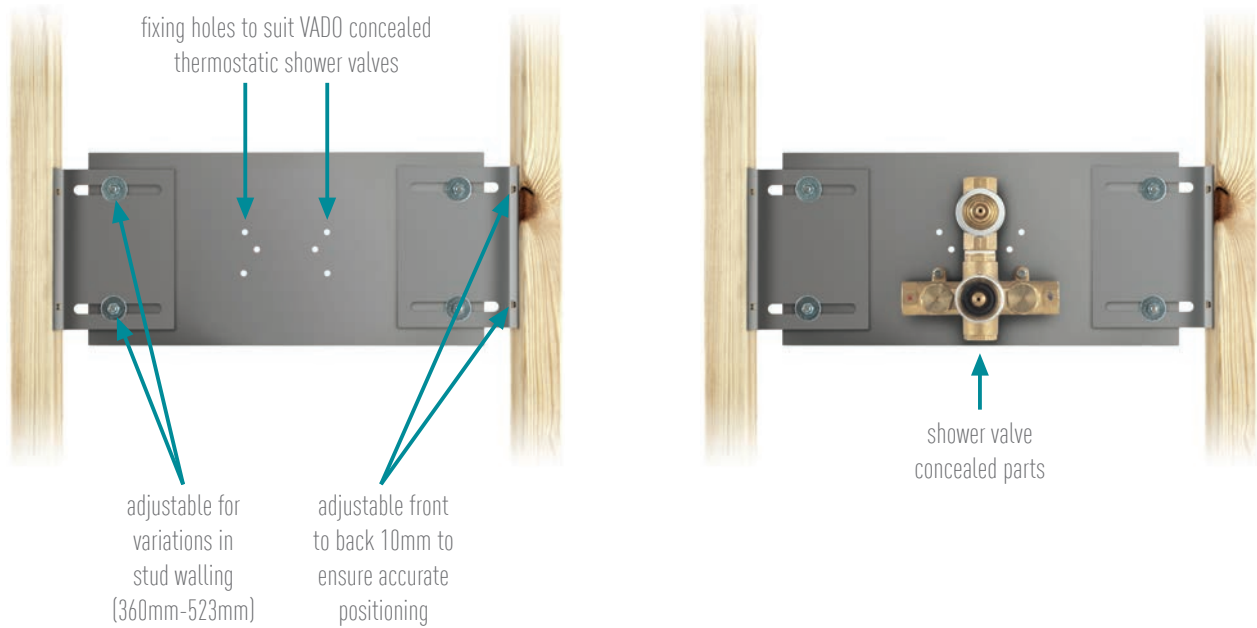

stainless steel flange
1/2" centre, depth 9mm
PEX-788-ST

wall mounting brackets with shrouds
WG-049BRACK+SHR-C/P

copper connector tube
2 x 1/2" nuts
PEX-224-300 (300mm)
PEX-224-400 (400mm)
PEX-224-500 (500mm)
PEX-224-600 (600mm)
PEX-224-800 (800mm)

braided flexible hose
stainless steel
1/2" x 1/2" female connections
PEX-222/30-C/P (300mm)
PEX-222/40-C/P (400mm)

the studfast concealed shower valve mounting bracket

studfast is an easy, strong and secure method of mounting VADO thermostatic shower valves into stud walls to create a firm and trouble-free installation

the VADO concealed thermostatic shower valve body bolts on to the studfast bracket creating a firm installation

look for the  logo which denotes the shower valves suitable for use with the studfast bracket