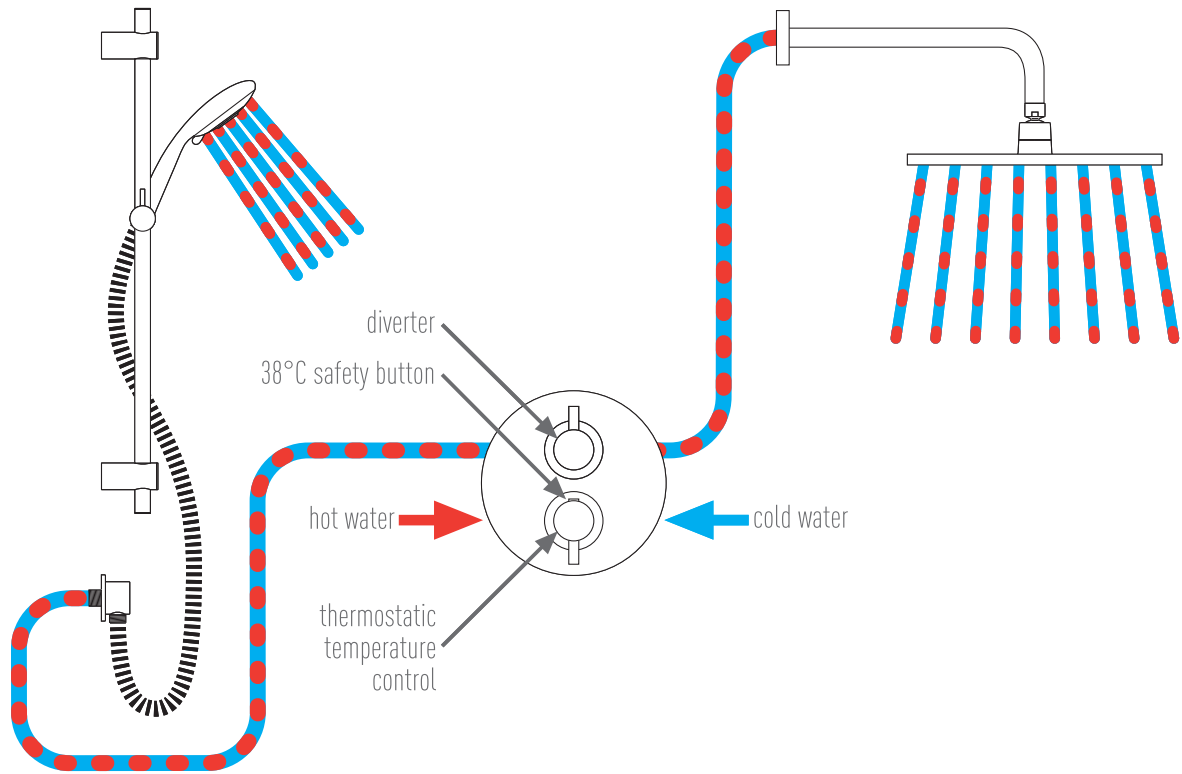

elements water*

0.2 bar LP
ELE-128C-3/4-C/P
includes fittings for 1/2"
and 3/4" pipework

tonic*

0.2 bar LP
TON-128C-3/4-C/P
includes fittings for 1/2"
and 3/4" pipework

*not available with elements air handles

2 outlet 2 handle
thermostatic shower valves

shown opposite:
NOT-148C/2-C/P
AQB-SQ/40-C/P
ELE-CMA/12-C/P
INS-SFMKWO-C/P
BAS-2000-C/P
MIR-BORDER/DIM-LIT
ORI-100E/CC-C/P

this diagram shows a 2 outlet shower valve with diverter