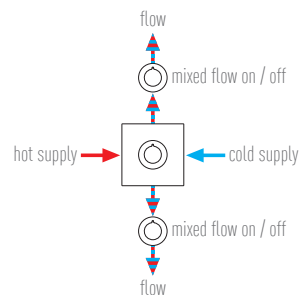

2 or 3 outlet operation:
1 x thermostatic valve
1 x concealed stop valve
1 x concealed 2 or 3 way diverter valve
with studfast bracket
0.2 bar LP (shower) 1.0 bar MP (bath)
ALT-1293-C/P