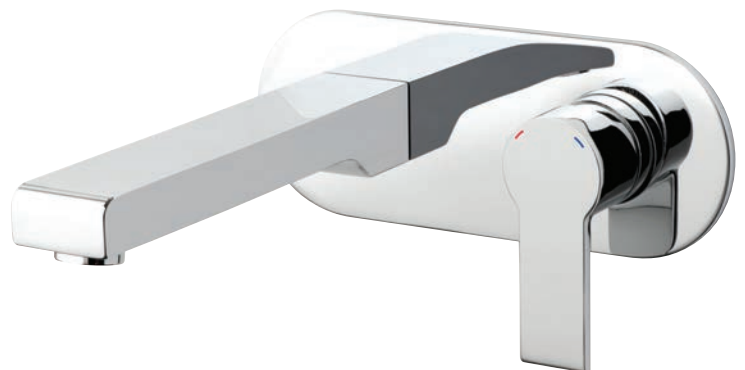

concealed 2 outlet, 2 handle thermostatic
 shower valve with integrated diverter
 1.5 bar MP
 PHO-148C/2-C/P
 includes fittings for 1/2" and 3/4" pipework

concealed 3 outlet, 2 handle thermostatic
 shower valve with integrated diverter
 1.5 bar MP
 PHO-148C/3-C/P
 includes fittings for 1/2" and 3/4" pipework

ion

ion

shown opposite:
ION-100/CC-C/P

atom
coordinating accessories
see page 258

eclipse
coordinating accessories
see page 256

mono basin mixer
0.2 bar LP
ION-100/CC-C/P with clic-clac waste
ION-100/SB-C/P without clic-clac waste
Eco FR-100/5-PLA

mini mono basin mixer
0.5 bar LP
ION-100M/CC-C/P with clic-clac waste
ION-100M/SB-C/P without clic-clac waste
Eco flow regulator fitted as standard

basin pillar taps
0.2 bar LP
ION-106-C/P
Eco FR-106/5-PLA (2 are required)

2 hole basin mixer
0.2 bar LP
ION-109S/A-C/P
Eco FR-100/5-PLA

to save water just add the code shown next to the Eco symbol to your order (see page 6-7 for further information)

mono bidet mixer
with-pop-up waste
1.0 bar MP
ION-110-C/P
Eco FR-100/5-PLA