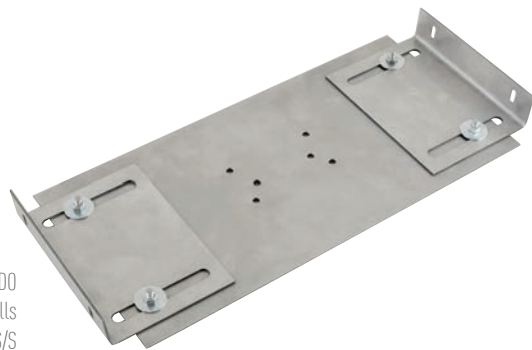

the VADO concealed thermostatic shower valve body bolts on to the studfast bracket creating a firm installation

look for the logo which denotes the shower valves suitable for use with the studfast bracket

studfast concealed wall bracket for mounting VADO thermostatic shower valves in stud walls
WG-STUDFAST-C-S/S