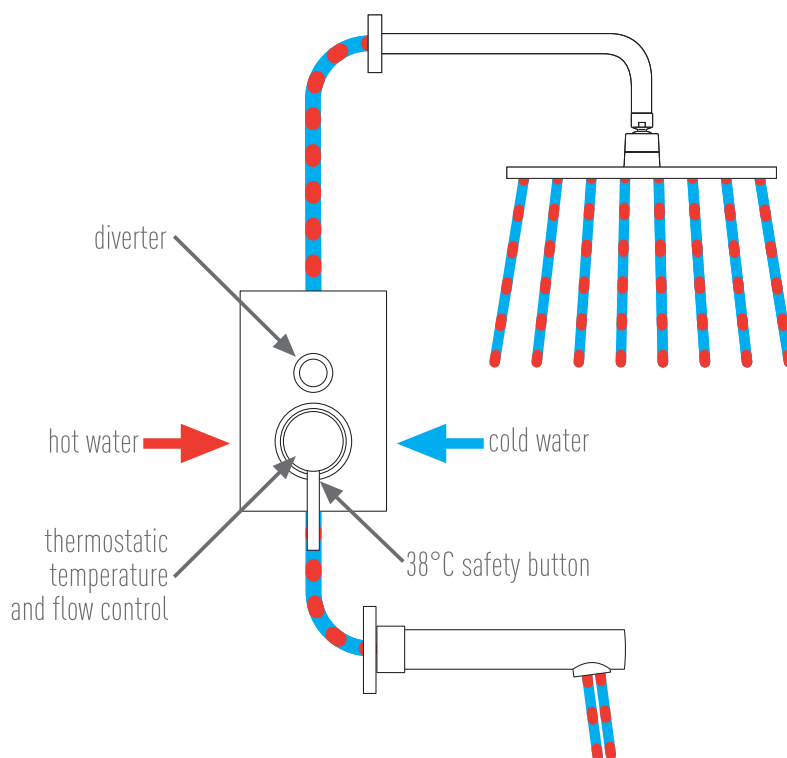

1 outlet AXIO:THERM
ZOO
single lever thermostatic shower valve
1.0 bar MP
ZOO-145T-C/P

1 outlet AXIO:THERM
ZOO
single lever thermostatic shower valve
1.0 bar MP
ZOO-145T/SQ-C/P

*please note only available with origins chrome or nuance coloured handles

axiotherm single lever wall mounted
thermostatic valves with diverters

shown opposite:
ZOO-147T/RO-C/P
AOB-RO/30/SA-C/P

this example is shown with a shower head and arm and a bath spout but, the valve can be used to control any two separate outlets eg. a shower head and a slide rail kit