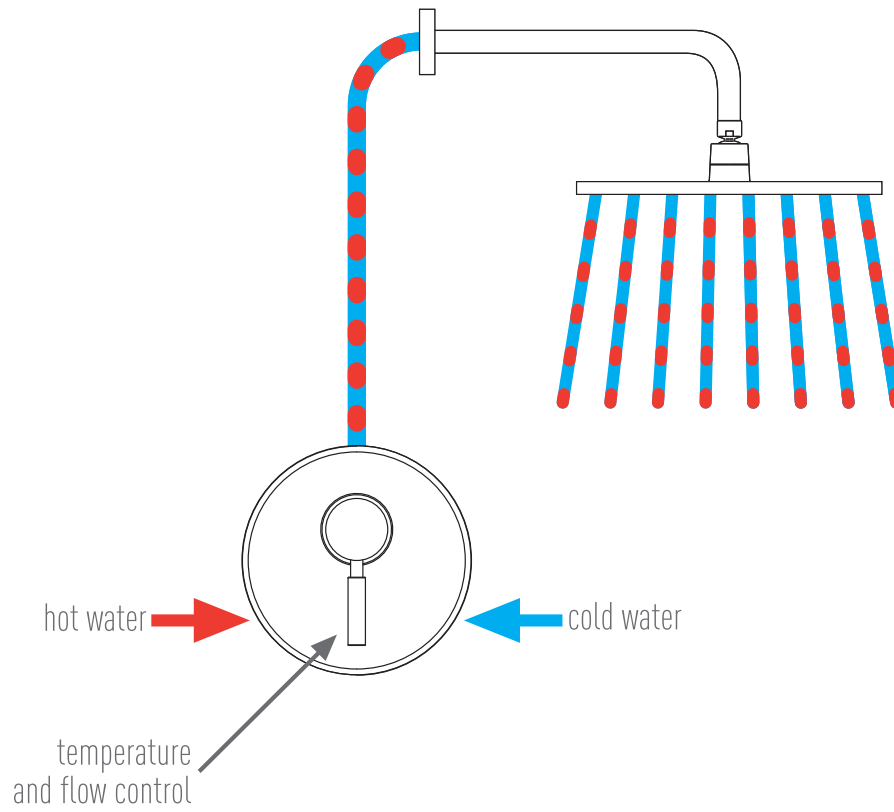

this example is shown with a shower head and arm but, the valve can be used to control any single outlet eg. a slide rail kit or a bath filler waste