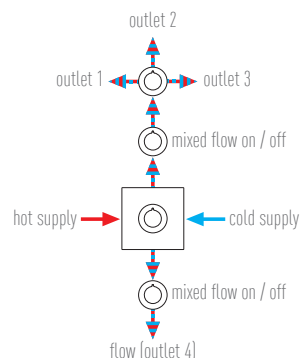

shown opposite:
ALT-1294-C/P
4 x WG-BODYTILE/RO-C/P
AQB-RO/50-C/P
ELE-CMA/6IN-C/P
LIF-SFMK-C/P
LIF-OUTLET-C/P

one outlet operation:
1 x thermostatic valve
1 x concealed stop valve
with studfast bracket
0.2 bar LP (shower) 1.0 bar MP (bath)
ALT-1291-C/P

two outlet operation:
1 x thermostatic valve
2 x concealed stop valves
with studfast bracket
0.2 bar LP (shower) 1.0 bar MP (bath)
ALT-1292-C/P

2 or 3 outlet operation:
1 x thermostatic valve
1 x concealed stop valve
1 x concealed 2 or 3 way diverter valve
with studfast bracket
0.2 bar LP (shower) 1.0 bar MP (bath)
ALT-1293-C/P

3 or 4 outlet operation:
1 x thermostatic valve
2 x concealed stop valve
1 x concealed 2 or 3 way diverter valve
with studfast bracket
0.2 bar LP (shower) 1.0 bar MP (bath)
ALT-1294-C/P