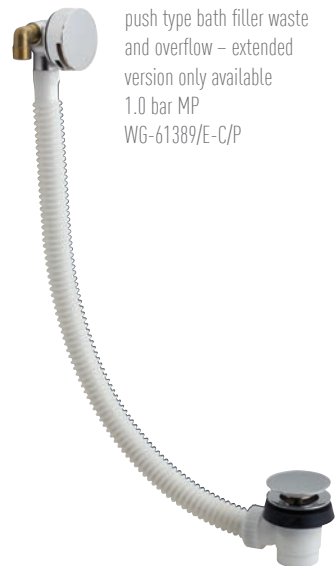

push type bath filler waste
and overflow – extended
version only available
1.0 bar MP
WG-61389/E-C/P