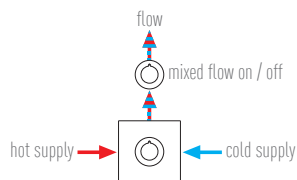

two outlet operation:
1 x thermostatic valve
2 x concealed stop valves
with studfast bracket
0.2 bar LP (shower) 1.0 bar MP (bath)
ALT-1292-C/P