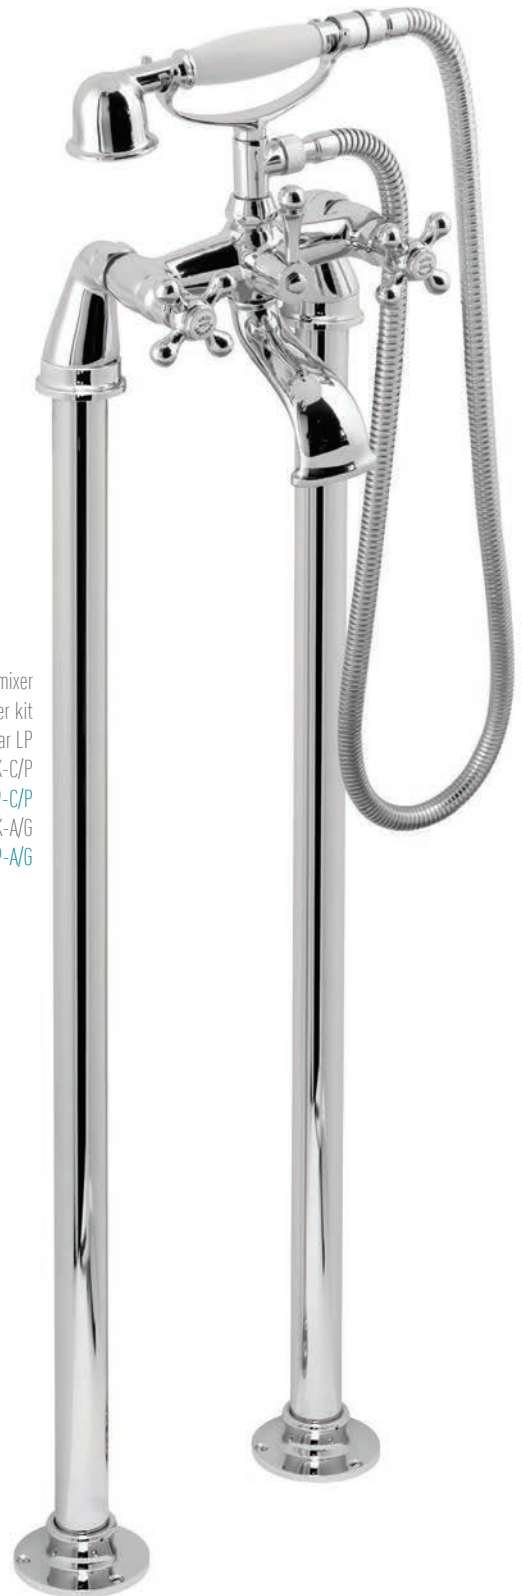

basin pillar taps
0.2 bar LP
chrome VIC-106/CD-C/P
antique gold VIC-106/CD-A/G
Eto FR-106/4-PLA (2 are required)

3 hole basin mixer
0.2 bar LP
chrome VIC-109/CD-C/P
antique gold VIC-109/CD-A/G
Eto FR-106/4-PLA (2 are required)

finishes available

chrome

antique gold

3 hole basin mixer
without pop-up waste
0.2 bar LP
chrome VIC-101/CD-C/P
antique gold VIC-101/CD-A/G
Eto FR-106/4-PLA (2 are required)

to save water just add the code shown next to the Eto symbol to your order (see page 6-7 for further information)

victoriana

mono bidet mixer
with pop-up waste
0.2 bar LP
chrome VIC-110/CD-C/P
antique gold VIC-110/CD-A/G
Eco FR-100/5-PLA

bath shower mixer
with shower kit
0.2 bar LP
chrome VIC-133/CD+K-C/P
Eco chrome FR-SHOWER/9-C/P
antique gold VIC-133/CD+K-A/G
Eco antique gold FR-SHOWER/9-A/G

exposed bath shower mixer
 with shower kit
 0.2 bar LP
 chrome VIC-120/CD-C/P
 Eto chrome FR-SHOWER/9-C/P
 antique gold VIC-120/CD-A/G
 Eto antique gold FR-SHOWER/9-A/G

victoriana

2 way bath shower mixer with spout
without shower head
1.0 bar MP
chrome VIC-124/CD-C/P
antique gold VIC-124/CD-A/G