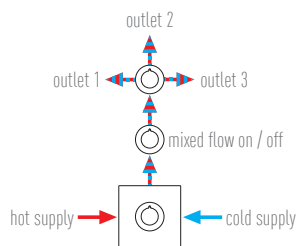

3 or 4 outlet operation:
1 x thermostatic valve
2 x concealed stop valve
1 x concealed 2 or 3 way diverter valve
with studfast bracket
0.2 bar LP (shower) 1.0 bar MP (bath)
ALT-1294-C/P