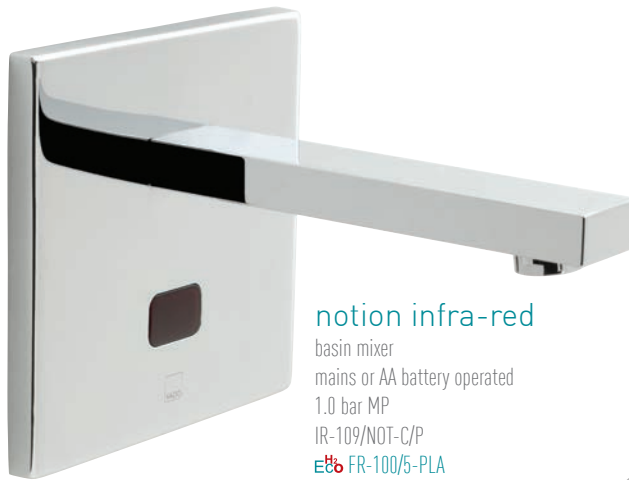

notion infra-red

basin mixer
mains or AA battery operated
1.0 bar MP
IR-109/NOT-C/P
Eco FR-100/5-PLA