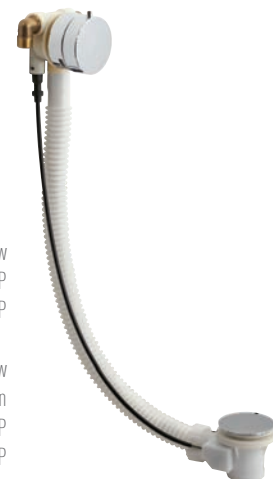

bath filler waste and overflow
1.0 bar MP
WG-61552/S-C/P

bath filler waste and overflow
extended version
1.0 bar MP
WG-61552/E-C/P