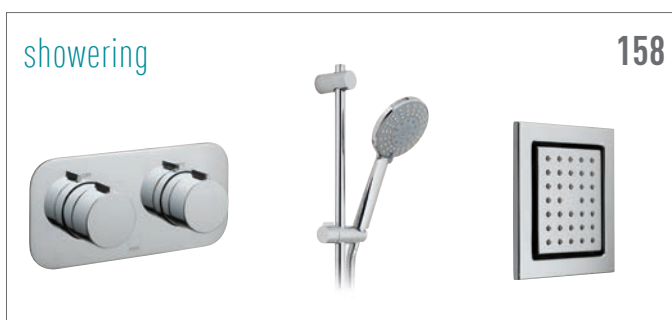

contemporary

The perfect tap for your bathroom can be selected from our stunning contemporary or traditional collections below.

traditional

synergie

shown opposite:
SYN-100/CC-C/P

infinity
coordinating accessories
see page 252