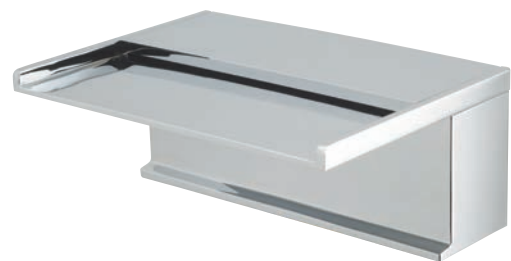

waterfall bath spout
1.5 bar MP
SYN-140/D-C/P