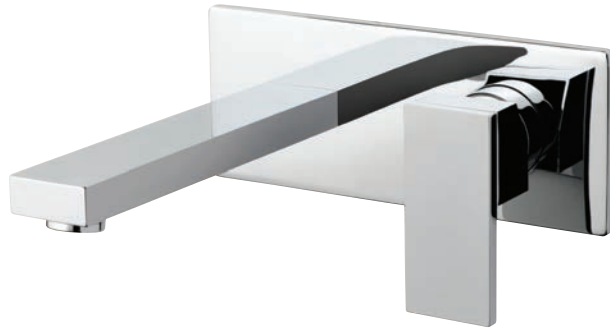

infinity
coordinating accessories
see page 252

level
coordinating accessories
see page 260

2 hole basin mixer
0.2 bar LP
NOT-109S/A-C/P
Eto FR-100/5-PLA

2 hole basin mixer
with 220mm spout
0.2 bar LP
NOT-109S/A-220-C/P
Eto FR-100/5-PLA