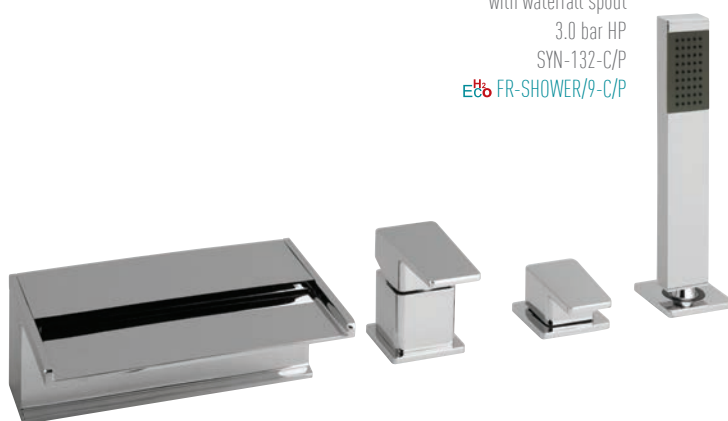

4 hole bath shower mixer
with waterfall spout
3.0 bar HP
SYN-132-C/P
Eco FR-SHOWER/9-C/P