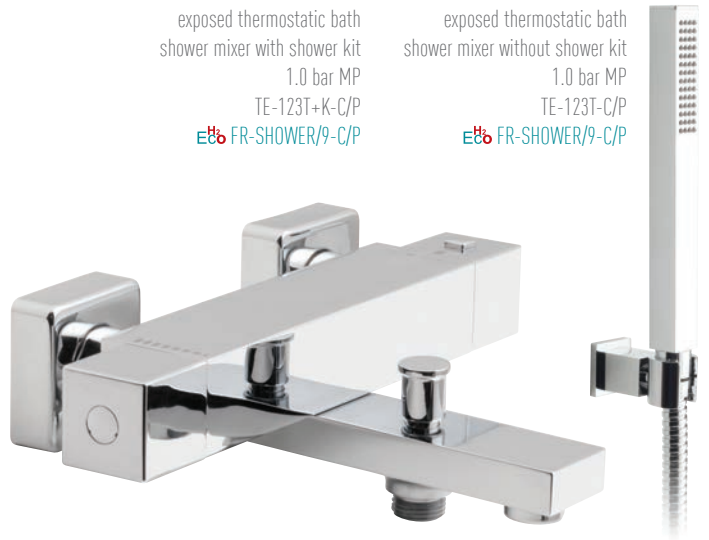

exposed bath shower mixer
without shower kit
1.5 bar MP
TE-123-C/P
Eco FR-SHOWER/9-C/P

exposed thermostatic bath
shower mixer with shower kit
1.0 bar MP
TE-123T+K-C/P
Eco FR-SHOWER/9-C/P