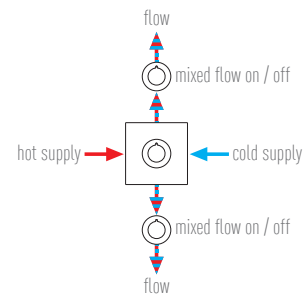

concealed thermostatic mixing valve
0.2 bar LP (shower) 1.0 bar MP (bath)
ALT-163A-C/P
note: this valve must be used in
conjunction with a stop valve

slide rail shower kit
with single function handset
and 900mm rail
0.2 bar LP
ALT-SFSRK-C/P
Eto FR-SHOWER/9-C/P

wall outlet elbow
ALT-OUTLET-C/P

one outlet operation:
 1 x thermostatic valve
 1 x concealed stop valve
 with studfast bracket
 0.2 bar LP (shower) 1.0 bar MP (bath)
 ALT-1291-C/P

two outlet operation:
 1 x thermostatic valve
 2 x concealed stop valves
 with studfast bracket
 0.2 bar LP (shower) 1.0 bar MP (bath)
 ALT-1292-C/P