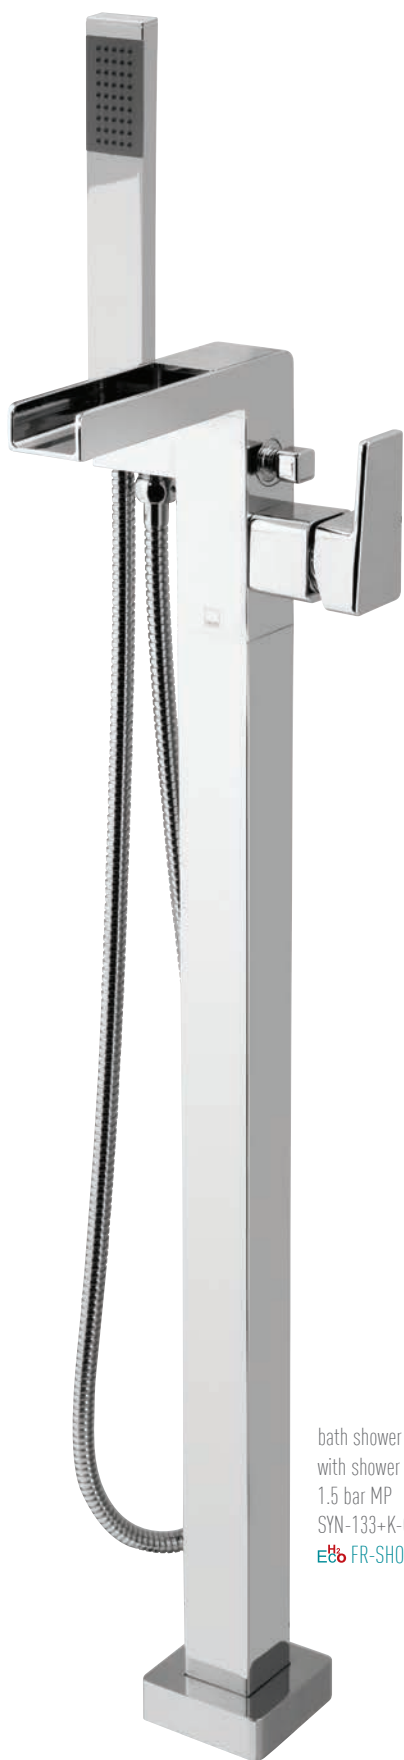

contemporary

The perfect tap for your bathroom can be selected from our stunning contemporary or traditional collections below.

traditional

synergie

shown opposite:
SYN-100/CC-C/P

infinity
coordinating accessories
see page 252

shama
coordinating accessories
see page 264

progressive mono basin mixer
with waterfall spout
0.2 bar LP
SYN-100/CC-C/P with clic-clac waste
SYN-100/SB-C/P without clic-clac waste
 flow regulator fitted as standard

progressive extended mono basin mixer
with waterfall spout
0.2 bar LP
SYN-100E/CC-C/P with clic-clac waste
SYN-100E/SB-C/P without clic-clac waste
 flow regulator fitted as standard

2 hole basin mixer
with waterfall spout
0.2 bar LP
SYN-109S/A-C/P
 flow regulator fitted as standard

VADO mixers fitted with a  progressive cartridge start on a cold setting, flow increases gradually with the temperature in a simple 90° turn.

 (see page 6-7 for further information)

bath shower mixer
with shower kit and waterfall spout
1.5 bar MP
SYN-133+K-C/P
Eco FR-SHOWER/9-C/P