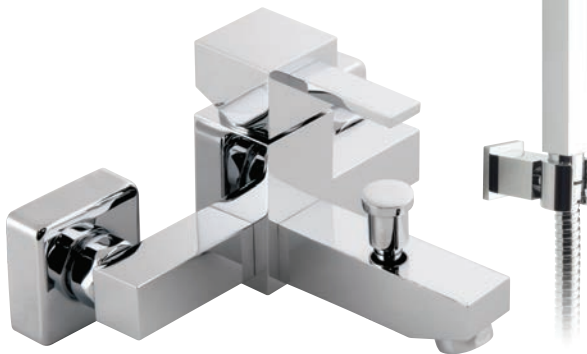

4 hole bath shower mixer
3.0 bar HP
TE-132-C/P
Eco FR-SHOWER/9-C/P

exposed bath shower mixer
with shower kit
1.5 bar MP
TE-123+K-C/P
Eco FR-SHOWER/9-C/P