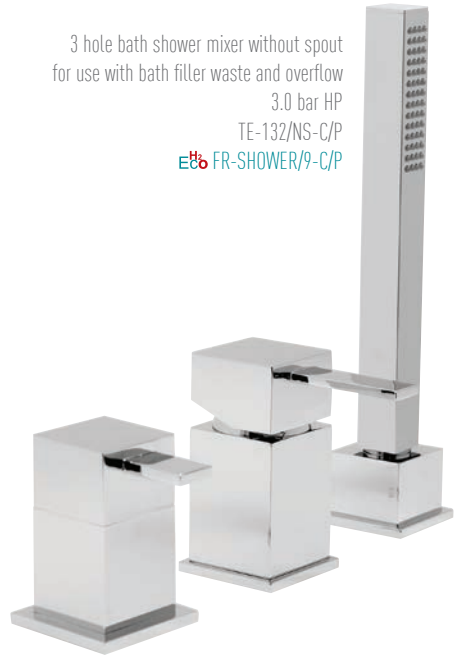

3 hole bath shower mixer without spout
for use with bath filler waste and overflow
3.0 bar HP
TE-132/NS-C/P
Eco FR-SHOWER/9-C/P