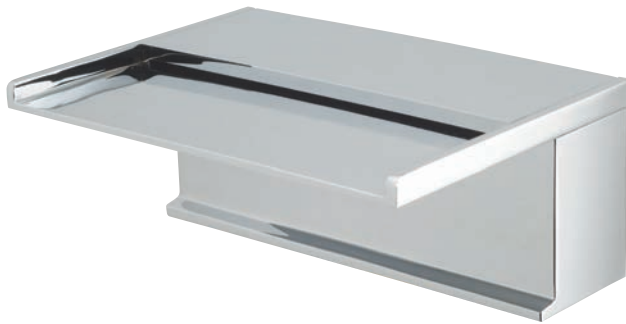

concealed shower valve with diverter
0.2 bar LP (shower) 1.5 bar MP (bath)
SYN-147A-C/P

waterfall bath spout
1.5 bar MP
SYN-140/D-C/P

waterfall bath spout
1.0 bar MP
SYN-140/W-C/P

synergie

shown here:
SYN-109S/A-C/P