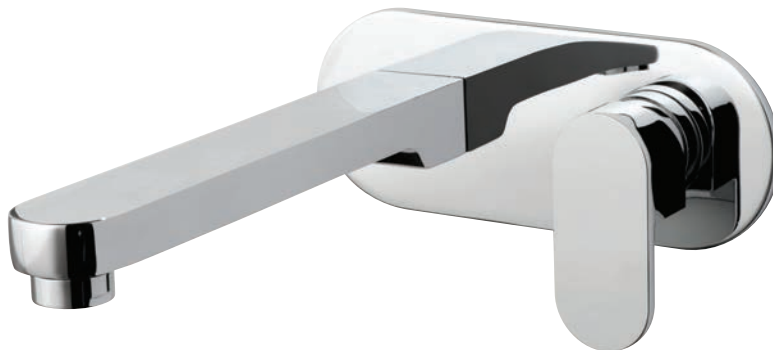

2 hole basin mixer
and 230mm spout
0.2 bar LP
LIF-109S/A-C/P
Eco FR-100/5-PLA

2 hole basin mixer
and 200mm spout
0.2 bar LP
LIF-109S/A-200-C/P
Eco FR-100/5-PLA

to save water just add the code shown next to the Eco symbol to your order (see page 6-7 for further information)