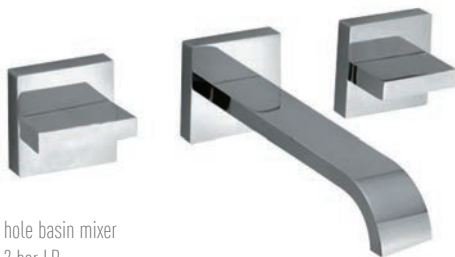

3 hole basin mixer with 220mm spout
 0.2 bar LP
 GEO-109/220-C/P
 Eto FR-FLEXI/5-PLA (2 are required)

3 hole basin mixer
 0.2 bar LP
 GEO-109-C/P
 Eto FR-FLEXI/5-PLA (2 are required)

3 hole basin mixer
 spout can swivel or be fixed
 1.0 bar MP
 GEO-101-C/P
 Eto FR-FLEXI/5-PLA (2 are required)