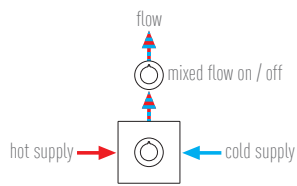

concealed thermostatic mixing valve
0.2 bar LP (shower) 1.0 bar MP (bath)
ALT-163A-C/P
note: this valve must be used in
conjunction with a stop valve

slide rail shower kit
with single function handset
and 900mm rail
0.2 bar LP
ALT-SFSRK-C/P
Eto FR-SHOWER/9-C/P

wall outlet elbow
ALT-OUTLET-C/P

one outlet operation:
 1 x thermostatic valve
 1 x concealed stop valve
 with studfast bracket
 0.2 bar LP (shower) 1.0 bar MP (bath)
 ALT-1291-C/P

two outlet operation:
 1 x thermostatic valve
 2 x concealed stop valves
 with studfast bracket
 0.2 bar LP (shower) 1.0 bar MP (bath)
 ALT-1292-C/P