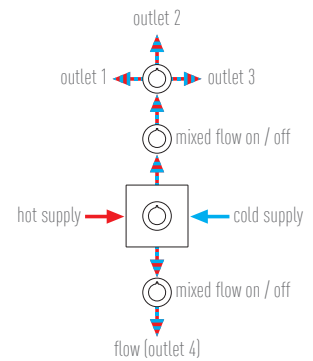

3 or 4 outlet operation:
1 x thermostatic valve
2 x concealed stop valve
1 x concealed 2 or 3 way diverter valve with studfast bracket
0.2 bar LP (shower) 1.0 bar MP (bath)
ALT-1294-C/P