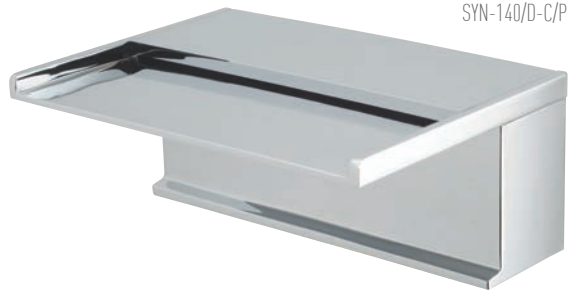

2 outlet **STUDFAST**

concealed 3 handle thermostatic shower valve
 0.2 bar LP
 NOT-128C-3/4-C/P
 includes fittings for 1/2" and 3/4" pipework

bath spout
0.2 bar LP
NOT-140-C/P

waterfall bath spout
1.5 bar MP
SYN-140/D-C/P