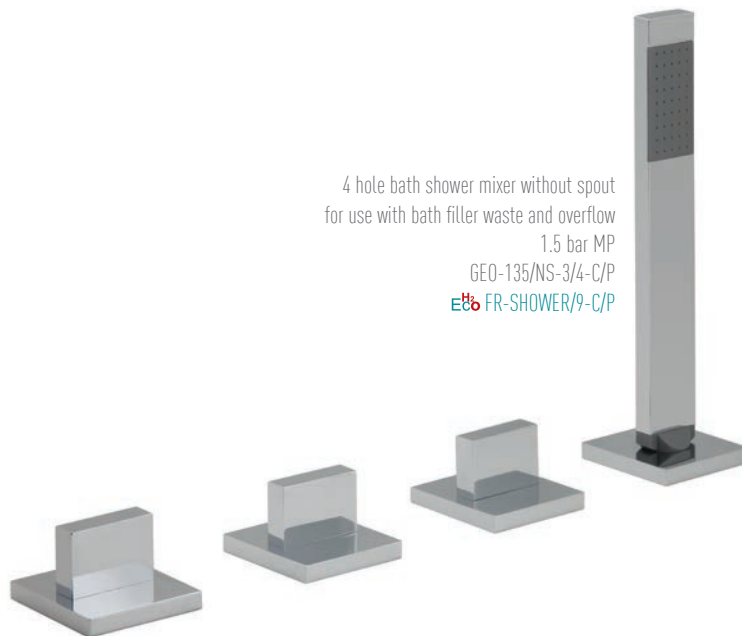

4 hole bath shower mixer without spout
for use with bath filler waste and overflow
1.5 bar MP
GEO-135/NS-3/4-C/P
Eco FR-SHOWER/9-C/P