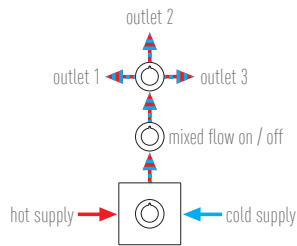

2 or 3 outlet operation:
1 x thermostatic valve
1 x concealed stop valve
1 x concealed 2 or 3 way diverter valve with studfast bracket
0.2 bar LP (shower) 1.0 bar MP (bath)
ALT-1293-C/P