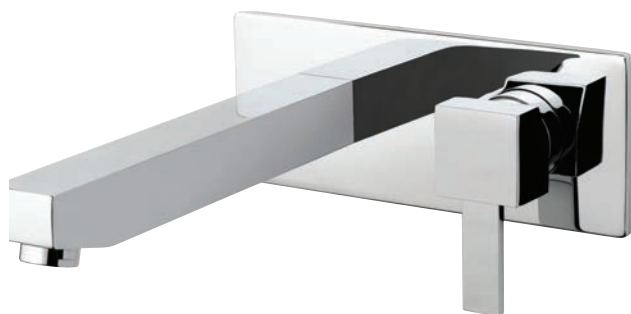

2 hole basin mixer
0.2 bar LP
TE-109S/A-C/P
FR-100/5-PLA