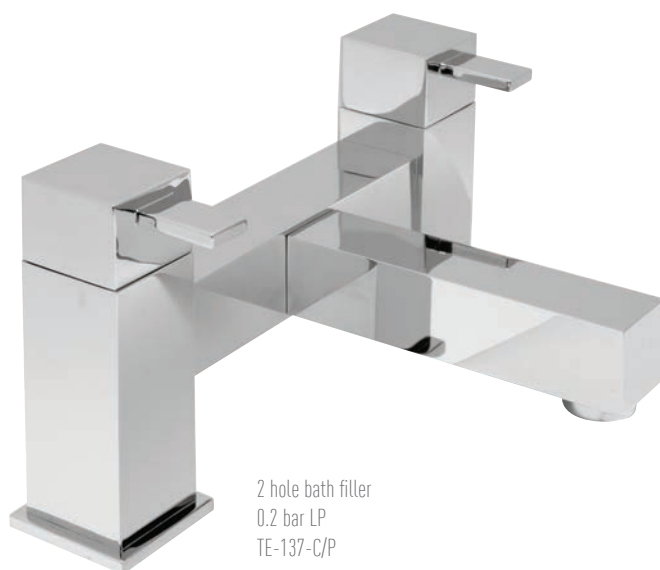

2 hole bath filler
0.2 bar LP
TE-137-C/P