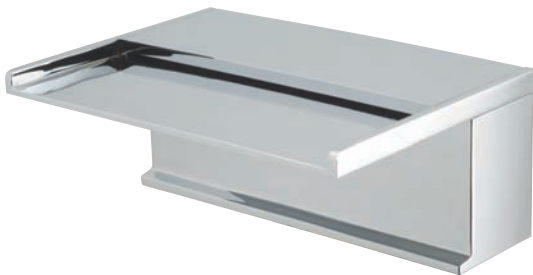

bath filler waste and overflow
extended version
1.0 bar MP
WG-61552/E-C/P

for use with TE-132/NS-C/P

waterfall bath spout
1.5 bar MP
SYN-140/D-C/P

waterfall bath spout
1.0 bar MP
SYN-140/W-C/P

bath spout
0.2 bar LP
NOT-140-C/P