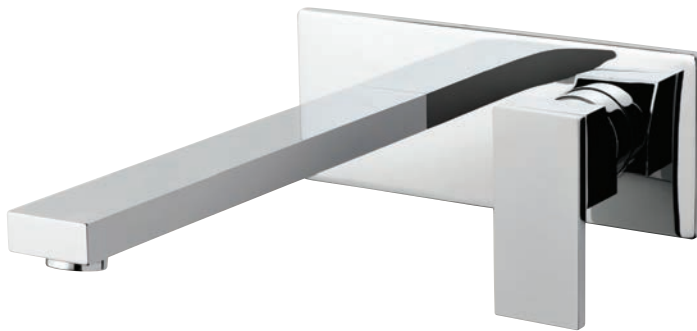

infinity
coordinating accessories
see page 252

level
coordinating accessories
see page 260

2 hole basin mixer
0.2 bar LP
NOT-109S/A-C/P
Eto FR-100/5-PLA

2 hole basin mixer
with 220mm spout
0.2 bar LP
NOT-109S/A-220-C/P
Eto FR-100/5-PLA