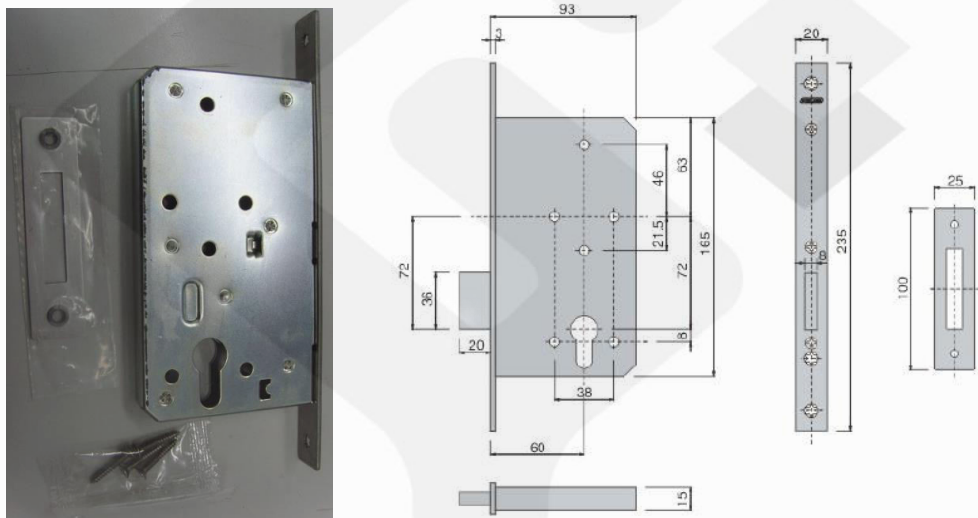

## Description

mortise euro-profile cylinder operated deadbolt lockcase 60mm backset, tested to EN12209 with classification 3-X-8-0-0-F-3-B-A-0-0 & DIN18251, EN1634-1 for 120min fire rating, Grade 316 stainless steel square deadbolt, forend & strike plate in satin finish.