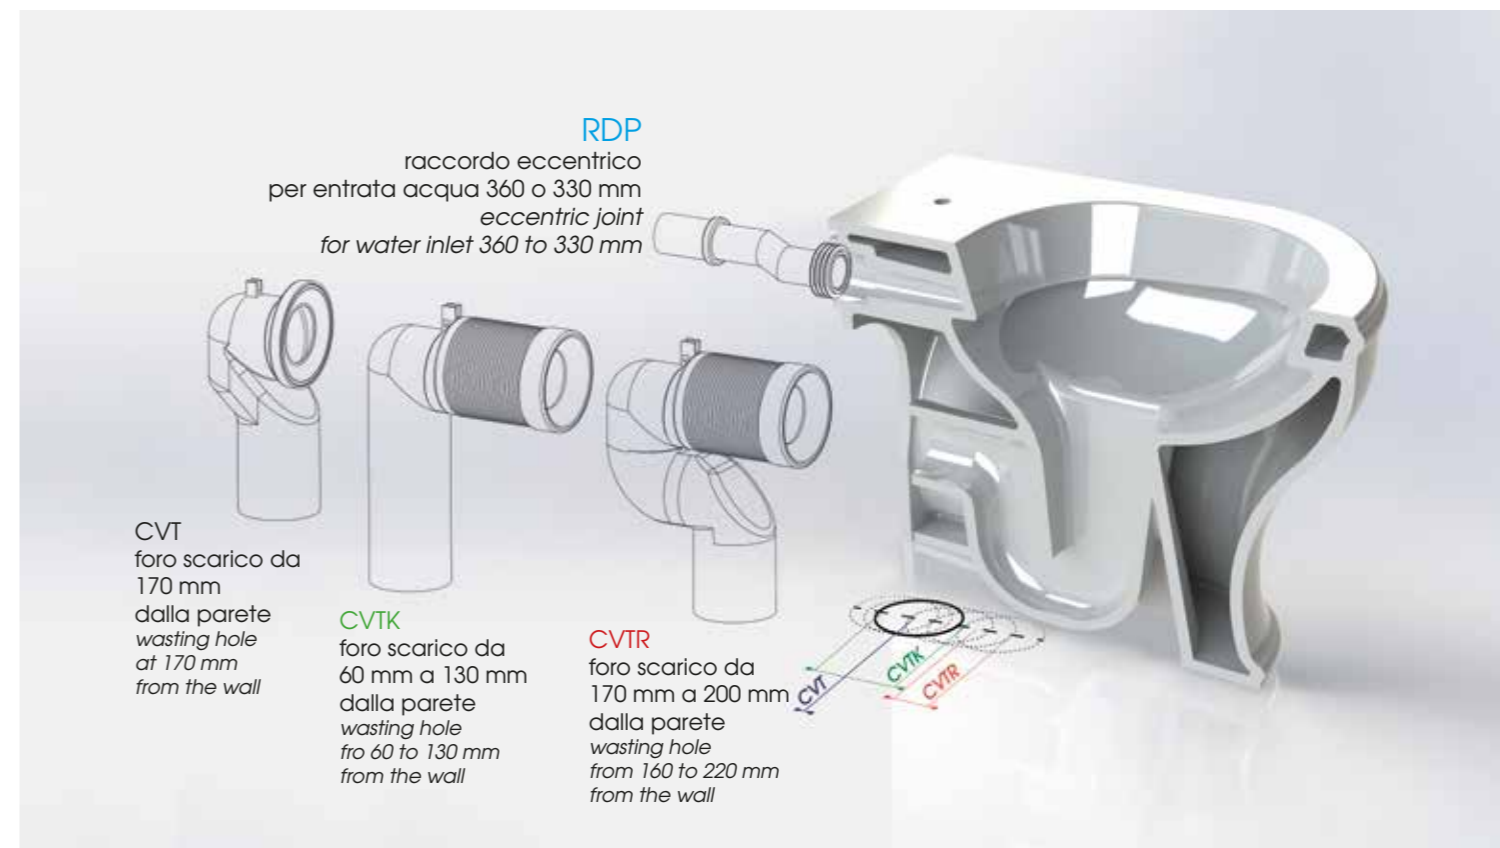

vaso a terra cm 52 CHA 100/TR SCARICO TRASLATO a pavimento, rubinetteria LINEA cm 52 CHA 100/P floor trap WC with adjustable flush system, LINEA taps

Per ridurre i tempi e i costi di ristrutturazione il centro ricerca Azzurra ha messo a punto, oltre il wc Nuvola, Nuvola H48, Charme, il wc e bidet Tulip, il wc Prua con scarico traslato, anche il wc Pratica con scarico traslato che può essere installato senza dover modificare l'impianto di scarico esistente.

To reduce timing and costs about bathroom renovation Azzurra's research centre has developed, besides Nuvola, Nuvola H48, Charme toilet, Tulip toilet and bidet, Prua toilet with an adaptable outlet, and Pratica toilet with an adjustable outlet which can be installed without modifying the existing outlet system.