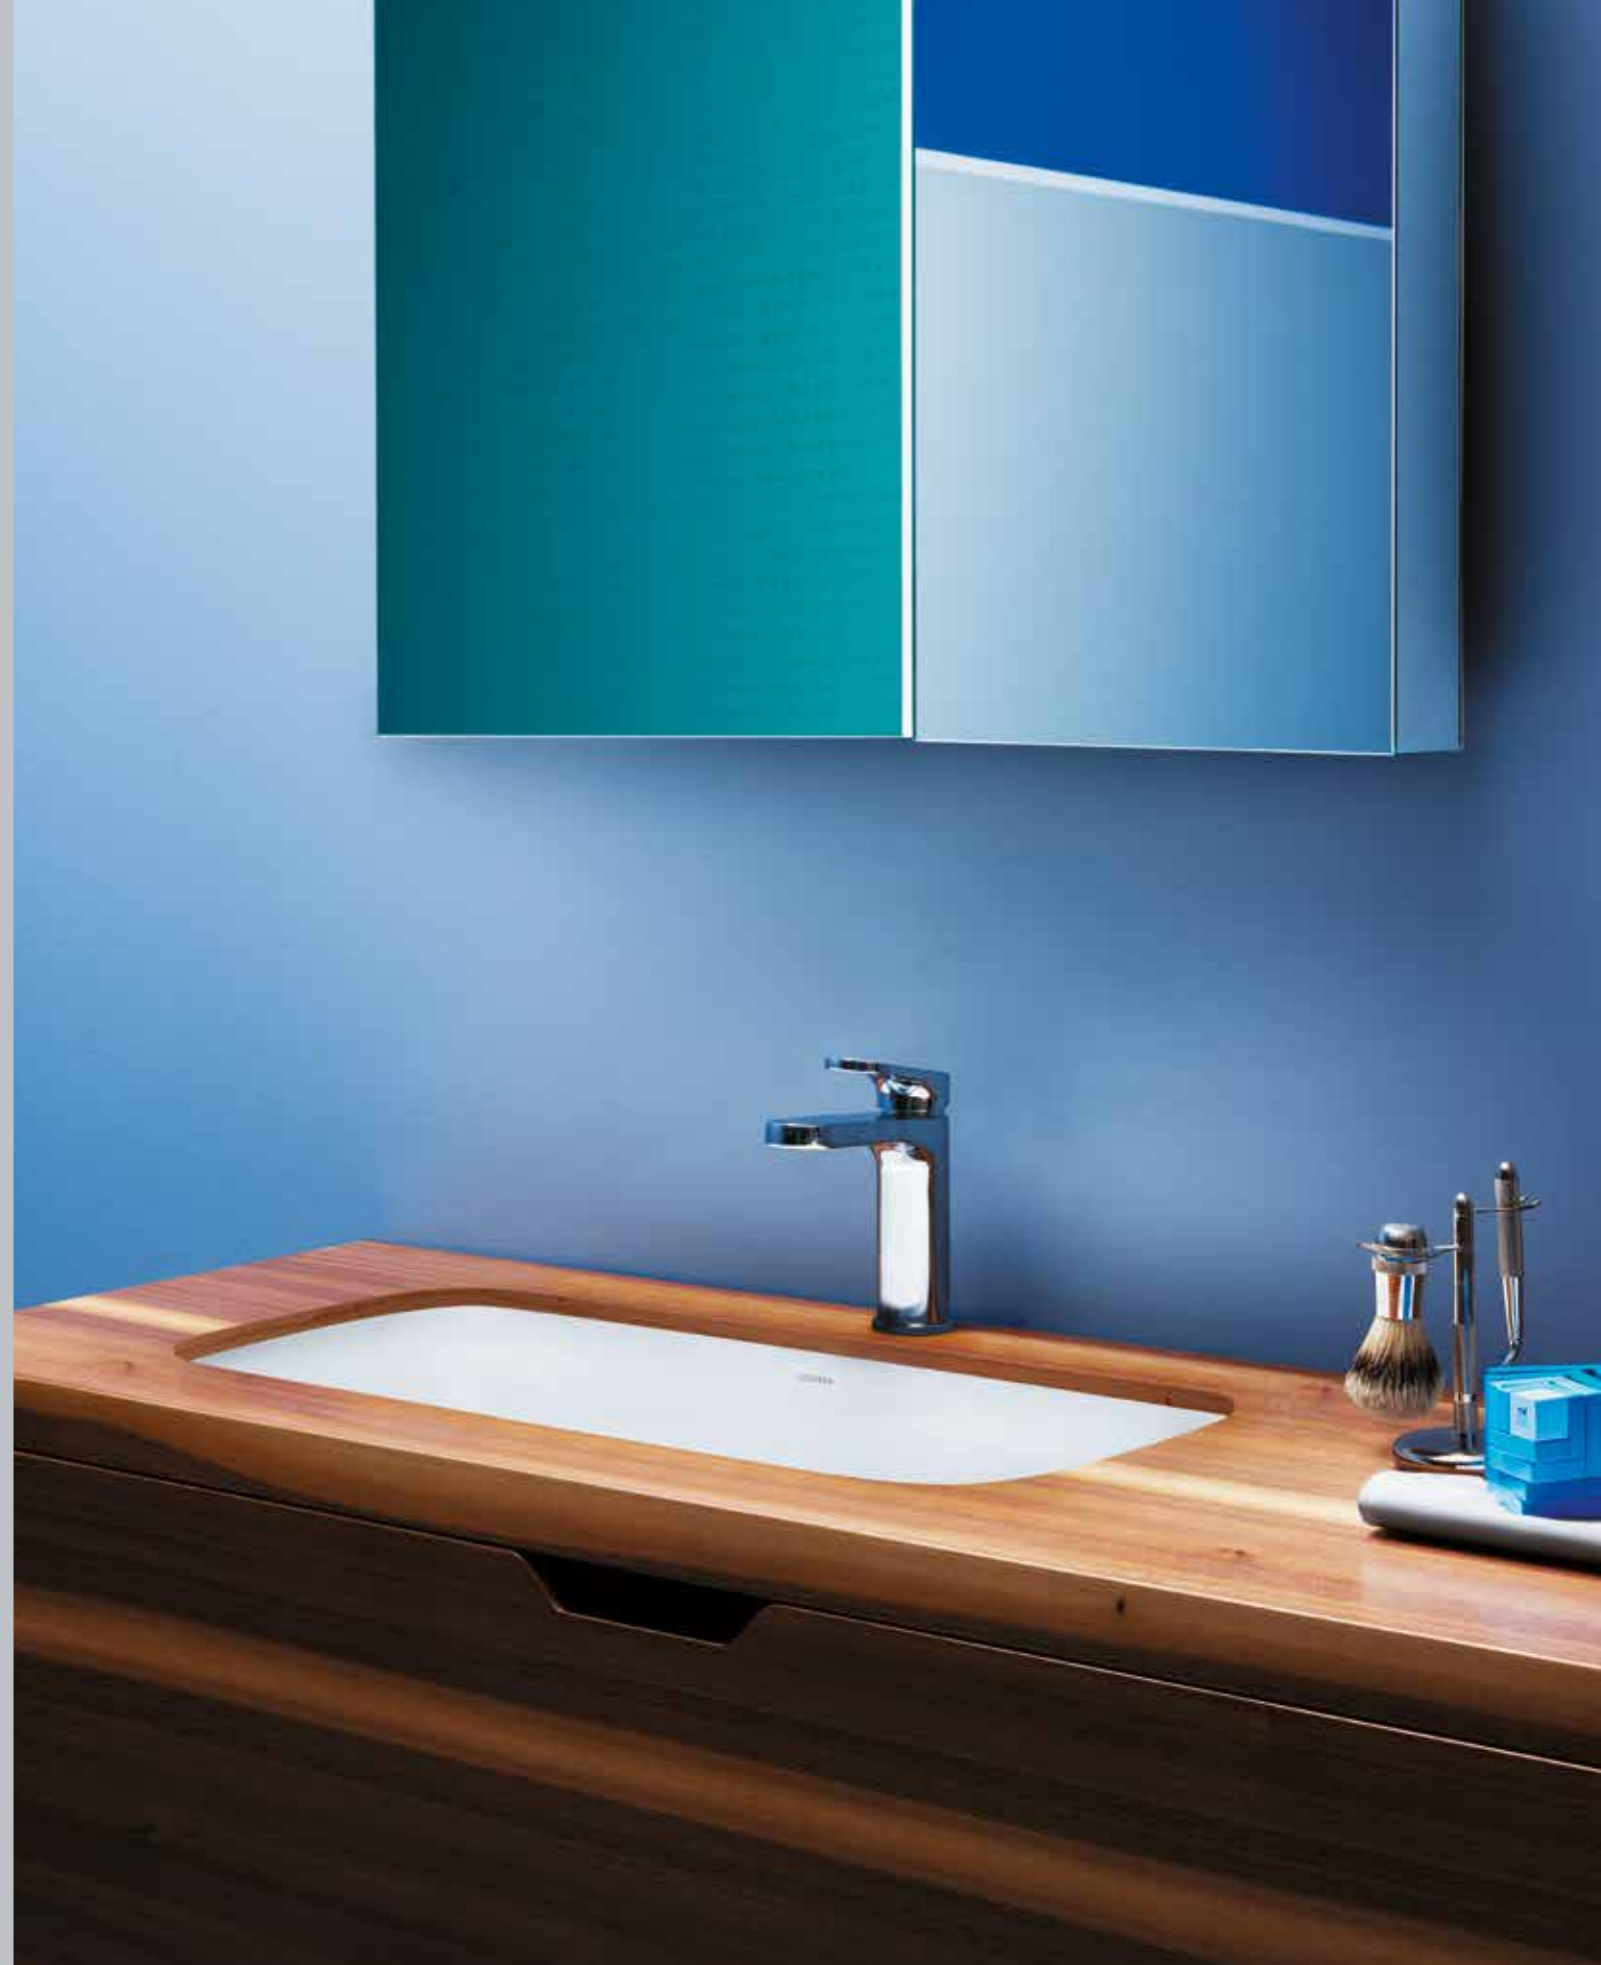

lavabo sottopiano cm 69 GLZ 69x38/SP. Mobile sospeso con anta a ribalta unica in walnut. Specchio MIRROR BOOK. Rubinetteria LINEA GLZ 69x38/SP cm 69 inset washbasin. Wall hung furniture with single drop-leaf drawer, walnut finishing. Mirror MIRROR BOOK. LINEA taps