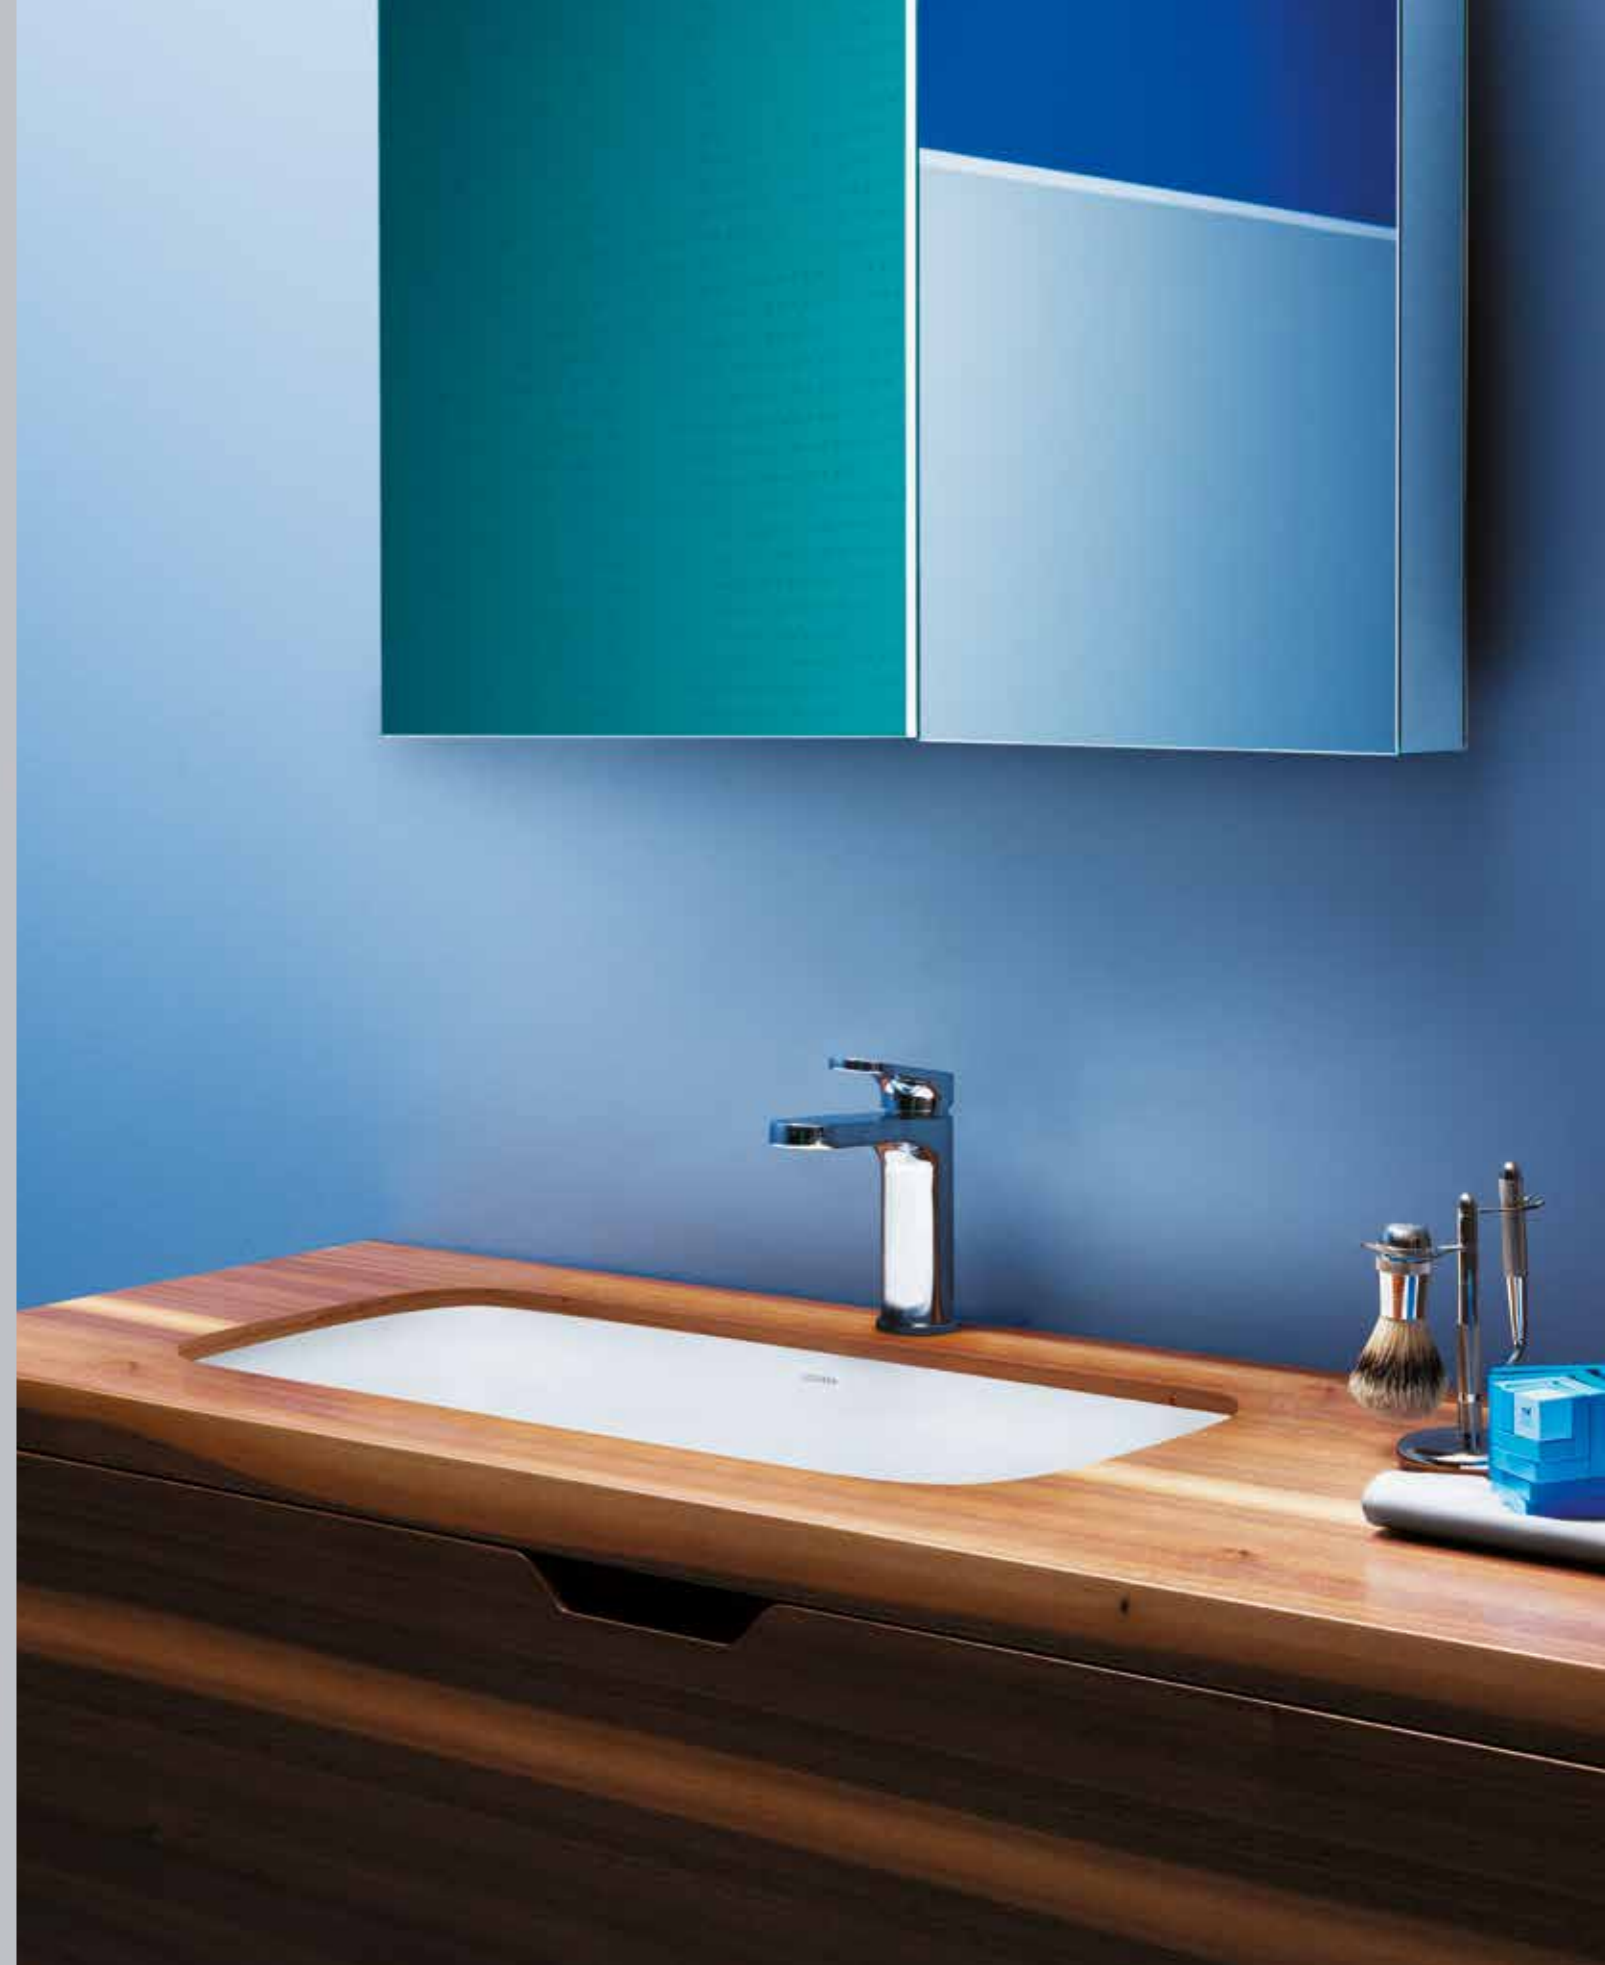

lavabo appoggio cm ø45 cod. FLE 200, rubinetteria LINEA / FLE 200 ø 45cm over-counter washbasin, LINEA taps

lavabo incasso cm 60x40 THI 60/IN. THI 60/IN cm 60x40 inset washbasin

01.

02.

03.

01.lavabo appoggio cm 60 GLZ 260/APP. GLZ 260/APP cm 60 over-counter washbasin
02.lavabo incasso cm 50 GLZ 50x40/IN GLZ 50x40/IN cm 50 inset washbasin
03.lavabo incasso cm 70 GLZ 69x38/IN GLZ 69x38/IN cm 70 inset washbasin

lavabo sottopiano cm 69 GLZ 69x38/SP. Mobile sospeso con anta a ribalta unica in walnut. Specchio MIRROR BOOK. Rubinetteria LINEA GLZ 69x38/SP cm 69 inset washbasin. Wall hung furniture with single drop-leaf drawer, finishing walnut. Mirror MIRROR BOOK. LINEA taps

lavabo appoggio cm 60 GLZ 260/APP su mobile in walnut, specchio MIRROR BOOK
GLZ 260/APP cm 60 over-counter washbasin on furniture walnut finishing, MIRROR BOOK mirror

lavabo appoggio cm 55 OVA 55/APP / OVA 55/APP over-counter washbasin