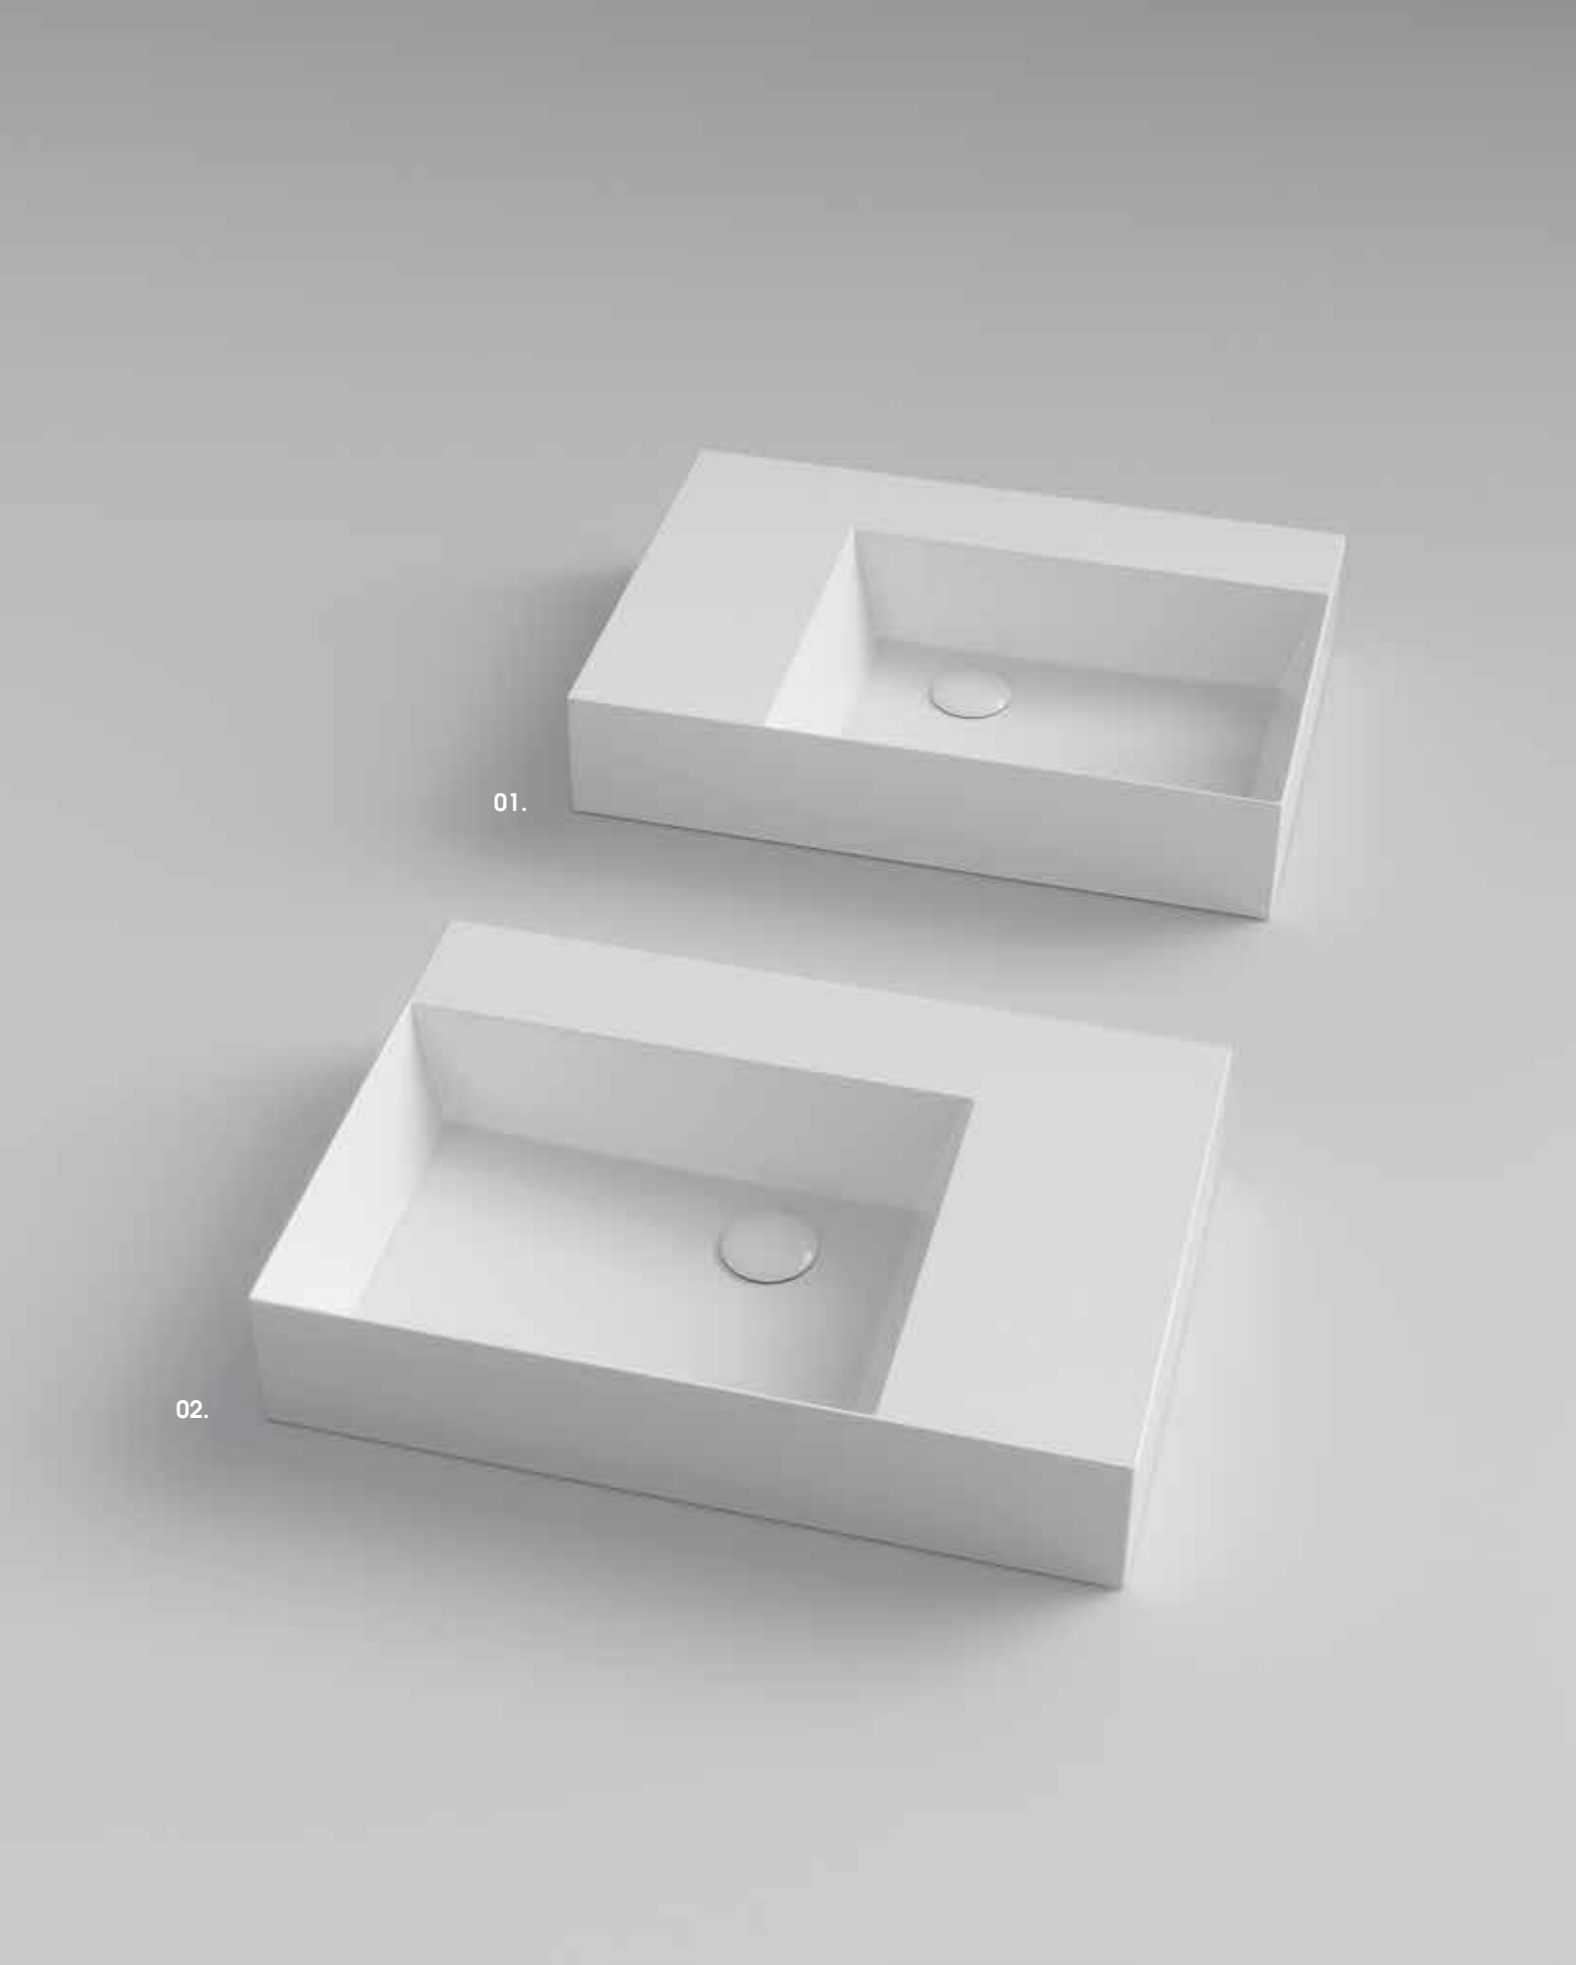

01. lavabo appoggio/sospeso SQUARED cm 65x45 EQA 65SX. EQA 65SX cm 65x45 over-counter/wall-hung washbasin. Disponibile da Dicembre 2017
02. lavabo appoggio/ sospeso SQUARED cm 65x45 EQA 65DX. EQA 65DX cm 65x45 over-counter/ wall-hung washbasin. Available December 2017

01.

02.