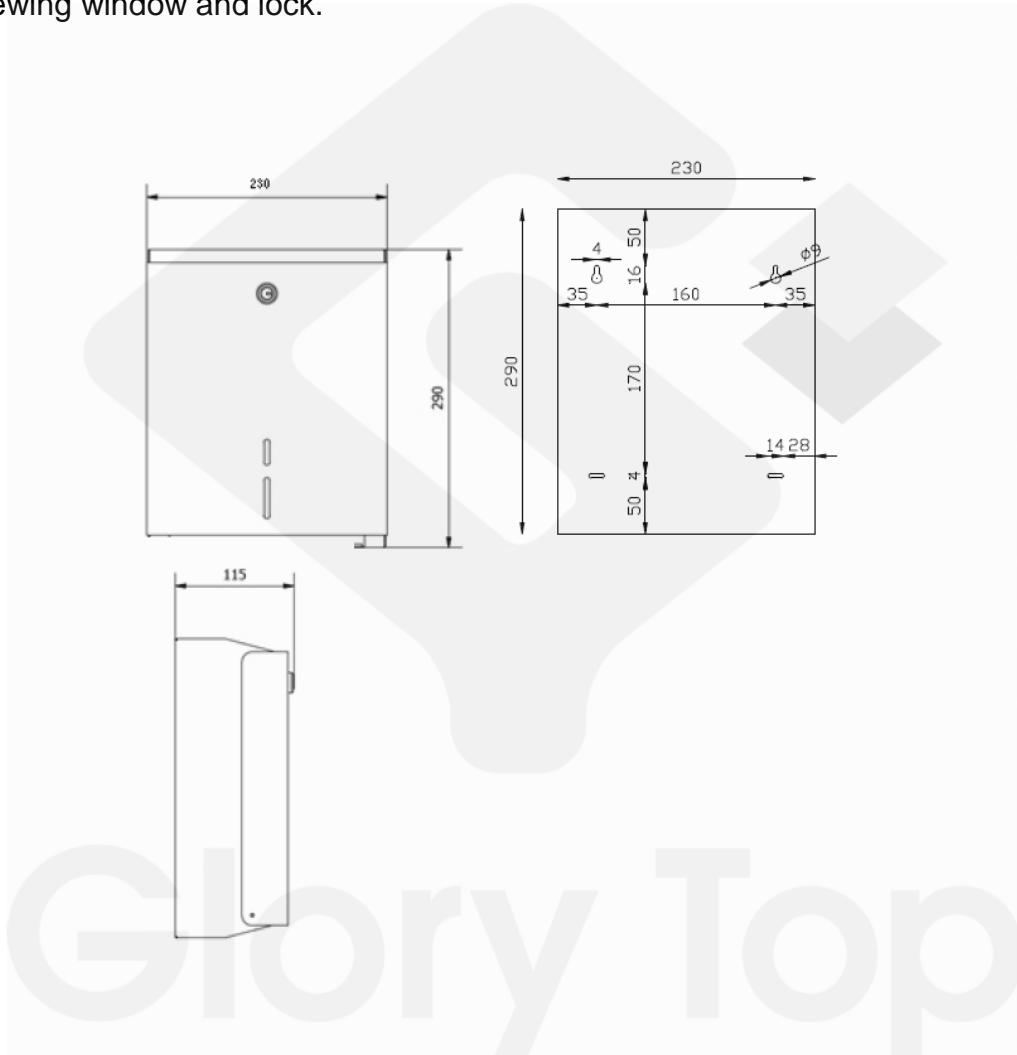

## Description

stainless steel surface mounted epoxy coated paper towel dispenser with front viewing window and lock.

## Product Details

<b>Brand</b>	Nofer	<b>Dimension</b>	290 x 230 x 115mm
<b>Materials</b>	stainless steel	<b>Country of Origin</b>	Spain
<b>Finish</b>	White	<b>WELS</b>	-
		<b>WSD Ref. No.</b>	-
		<b>Expiry Date</b>	-