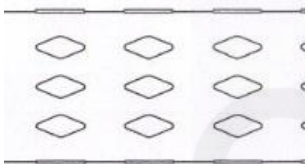

Product

AT0105/60

Description

Anti-bacterial ABS coated aluminium core grab bar, with Diamond pattern anti-slip textured grip finish.

Diamond pattern

Remarks:

4mm ABS coated on aluminium core
 CE marked
 ISO 9001:2000
 Tested to loading of 150kg

Product Details

Brand	ARTISENSE	Dimension	600 x 34mm dia.
Materials	ABS / Aluminium	Country of Origin	Taiwan
Finish	White	WELS	-
		WSD Ref. No.	-
		Expiry Date	-

* Information provided above is for reference only and is subject to change without prior notice.