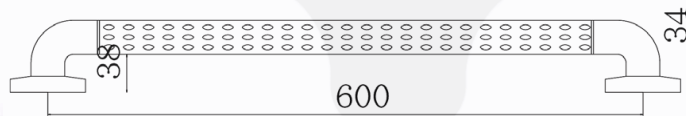

Product

AT0105/60

Description

Anti-bacterial ABS coated aluminium core grab bar, with Diamond pattern anti-slip textured grip finish.

Diamond pattern

Remarks:

4mm ABS coated on aluminium core
 CE marked
 ISO 9001:2000
 Tested to loading of 150kg

Product Details

Brand	ARTISENSE	Dimension	600 x 34mm dia.
Materials	ABS / Aluminium	Country of Origin	Taiwan
Finish	White	WELS	-
		WSD Ref. No.	-
		Expiry Date	-

* Information provided above is for reference only and is subject to change without prior notice.