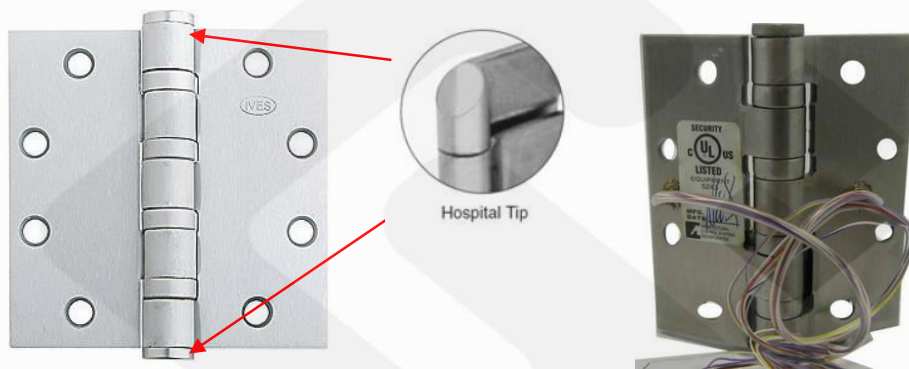

## Description

electronic butt hinge with 4 ball bearings with Anti-Ligature Hospital Tip design, 8 wires, with non-removable pin, templated drilled, meets ANSI/BHMA A156.1 Grade 1 (A5111), tested to EN1634-1:2014 for 120 mins fire rating Grade 316 stainless steel satin finish, c/w wooden door screws & machine screws.

ELECTRICAL SPECIFICATIONS	
<b>Through-Wires</b>	
- For use with 4 and 8 wire applications	
- Each wire is 28 AWG and rated 50 Volts AC/DC at 3.5 amps (max.) continuous, or 16 amps (max.) pulse.	
- Maximum pulse width: 400 msec.	
- Minimum "off" time between pulses: 10 seconds	
<b>Electric Monitor Switch</b>	
- Maximum rating of switch 30 VDC at .5 amps	

NOTE: Electrified hinges must be installed in the center (non-load bearing) position

Hinge Model	Hinge Weight	Metal Gauge	(D) Knuckle Diameter	(S) Distance From Edge of Leaf to Swag Line			
				4 1/2 x 4 (114.30 x 101.60)	4 1/2 x 4 1/2 (114.30 x 114.30)	4 1/2 x 5 (114.30 x 127.00)	4 1/2 x 6 (114.30 x 152.40)
3CB1HW	Heavy Weight	.180 (4.57)	.703 (17.86)	1.562 (39.69)	1.812 (46.04)	2.062 (52.39)	-
5BB1HW	Heavy Weight						

## Product Details

<b>Brand</b>	IVES	<b>Dimension</b>	114 x 102 x 4.6mm
<b>Materials</b>	Grade 316 Stainless Steel	<b>Country of Origin</b>	USA
<b>Finish</b>	Satin		

\* Information provided above is for reference only and is subject to change without prior notice.