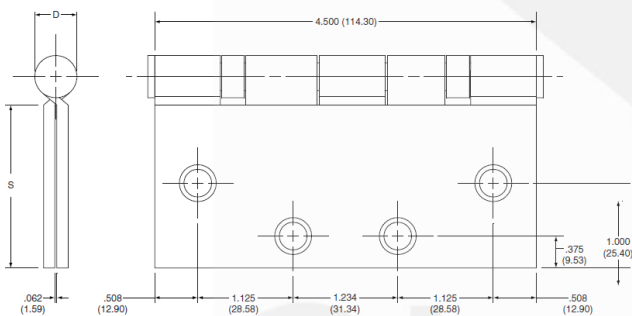

## Product

5BB1HW-4.5x4-NRP HT 630 SS316 TW8

## Description

electronic butt hinge with 4 ball bearings with Anti-Ligature Hospital Tip design, 8 wires, with non-removable pin, templated drilled, meets ANSI/BHMA A156.1 Grade 1 (A5111), tested to EN1634-1:2014 for 120 mins fire rating Grade 316 stainless steel satin finish, c/w wooden door screws & machine screws.

NOTE: Electrified hinges must be installed in the center (non-load bearing) position

Hinge Model	Hinge Weight	Metal Gauge	(D) Knuckle Diameter	(S) Distance From Edge of Leaf to Swag Line			
				4 1/2 x 4 (114.30 x 101.60)	4 1/2 x 4 1/2 (114.30 x 114.30)	4 1/2 x 5 (114.30 x 127.00)	4 1/2 x 6 (114.30 x 152.40)
3CB1HW	Heavy Weight	.180 (4.57)	.703 (17.86)	1.562 (39.69)	1.812 (46.04)	2.062 (52.39)	-
5BB1HW	Heavy Weight						

## Product Details

<b>Brand</b>	IVES	<b>Dimension</b>	114 x 102 x 4.6mm
<b>Materials</b>	Grade 316 Stainless Steel	<b>Country of Origin</b>	USA
<b>Finish</b>	Satin		

\* Information provided above is for reference only and is subject to change without prior notice.