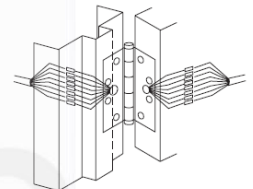

## Description

electronic butt hinge with 4 ball bearings with Anti-Ligature Hospital Tip design, 8 wires, with non-removable pin, templated drilled, meets ANSI/BHMA A156.1 Grade 1 (A5111), tested to EN1634-1:2014 for 120 mins fire rating Grade 316 stainless steel satin finish, c/w wooden door screws & machine screws.

NOTE: Electrified hinges must be installed in the center (non-load bearing) position

Hinge Model	Hinge Weight	Metal Gauge	(D) Knuckle Diameter	(S) Distance From Edge of Leaf to Swag Line			
				4 1/2 x 4 (114.30 x 101.60)	4 1/2 x 4 1/2 (114.30 x 114.30)	4 1/2 x 5 (114.30 x 127.00)	4 1/2 x 6 (114.30 x 152.40)
3CB1HW	Heavy Weight	.180 (4.57)	.703 (17.86)	1.562 (39.69)	1.812 (46.04)	2.062 (52.39)	-
5BB1HW	Heavy Weight						

## Product Details

<b>Brand</b>	IVES	<b>Dimension</b>	114 x 102 x 4.6mm
<b>Materials</b>	Grade 316 Stainless Steel	<b>Country of Origin</b>	USA
<b>Finish</b>	Satin		

\* Information provided above is for reference only and is subject to change without prior notice.