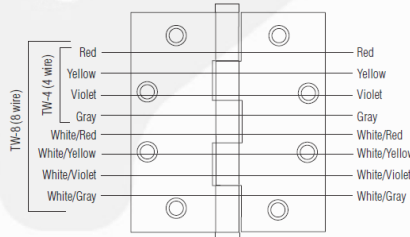

## Description

electronic butt hinge with 4 ball bearings with Anti-Ligature Hospital Tip design, 8 wires, with non-removable pin, templated drilled, meets ANSI/BHMA A156.1 Grade 1 (A5111), tested to EN1634-1:2014 for 120 mins fire rating Grade 316 stainless steel satin finish, c/w wooden door screws & machine screws.

NOTE: Electrified hinges must be installed in the center (non-load bearing) position

Hinge Model	Hinge Weight	Metal Gauge	(D) Knuckle Diameter	(S) Distance From Edge of Leaf to Swag Line			
				4 1/2 x 4 (114.30 x 101.60)	4 1/2 x 4 1/2 (114.30 x 114.30)	4 1/2 x 5 (114.30 x 127.00)	4 1/2 x 6 (114.30 x 152.40)
3CB1HW	Heavy Weight	.180 (4.57)	.703 (17.86)	1.562 (39.69)	1.812 (46.04)	2.062 (52.39)	-
5BB1HW	Heavy Weight						

## Product Details

<b>Brand</b>	IVES	<b>Dimension</b>	114 x 102 x 4.6mm
<b>Materials</b>	Grade 316 Stainless Steel	<b>Country of Origin</b>	USA
<b>Finish</b>	Satin		

\* Information provided above is for reference only and is subject to change without prior notice.