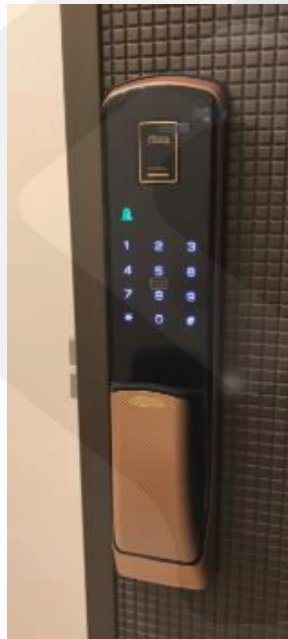

# Smart Digital Door Lock

## Description

Push Pull Smart digital entrance lock with fingerprint sensor / PIN / card / key, 4-in-1 function, with outside key override, inside panic release lever handle, 4-12 pin entry, fingerprint with max. 100 user, max. 50 card user, with safety fire alarm, Motion Sound volume control function, 4 x 1.5AA battery, DC powered, black / Gold colour.